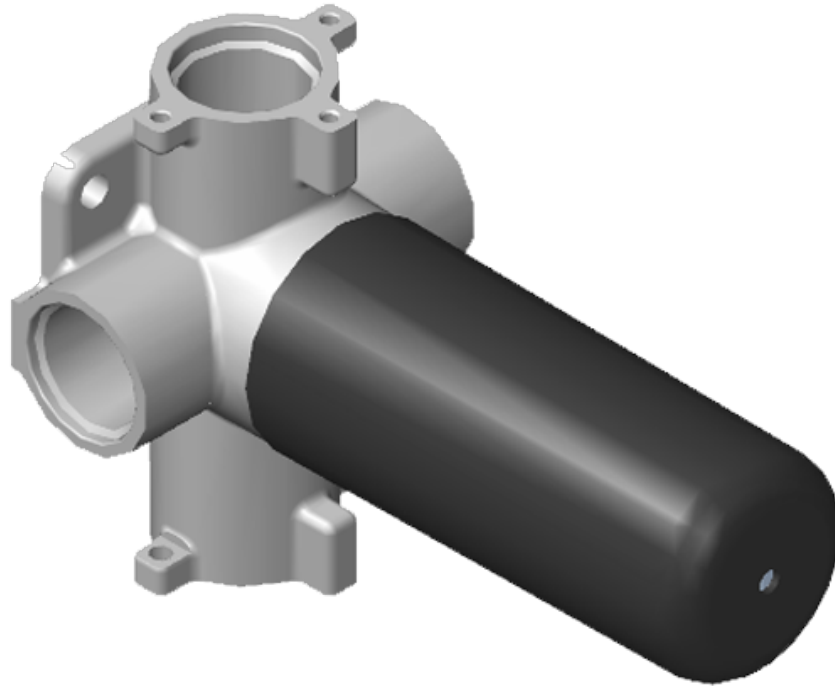

SHOWER
M-Series Full Thermostatic
Shower System
GS2.122SG-LC1E0

GRAFF®

Information

- 3/4" thermostatic valve and trim
- 3/4" 2-way diverter valve and trim
- 8" rain showerhead with 11" wall-mounted shower arm
- Showerhead features no-clog, easy-clean spray nozzles
- Flush-mounted swivel body sprays (3 pieces)
- Handshower set with wall bracket and 59" hose
- Optional extension kit
- Flow rates: showerhead ≤ 1.8 max gpm, handshower ≤ 1.5 max gpm, body sprays ≤ 1.5 max gpm each
- ADA

www.graff-faucets.com | phone: 800-954-4723

SHOWER
Canterbury M-Series Thermostatic
Valve Trim with Handle
G-8031-LC1E-T

GRAFF®

Information

- Single metal handle and decorative trim plate
- Use with G-8006 thermostatic rough valve
- ADA

SHOWER
Canterbury M-Series 3-Way
Diverter Valve Trim with Handle
G-8039-LC1E1-T

GRAFF®

Information

- Single metal handle
- Decorative trim plate
- Use with G-8053 3-Way Diverter Control Valve WITH Off Function
- ADA

SHOWER
Three-Way Diverter Control Valve
WITH Off Function (No Pass-
Through)
G-8053

GRAFF®

Information

- ~11.4 gpm @ 60 psi
- 3/4" universal inlets/outlets with female threads
- Operates one function at a time
- Stacking inlet feature
- Supplied with protective plastic cover
- CALGreen compliant depending on functions