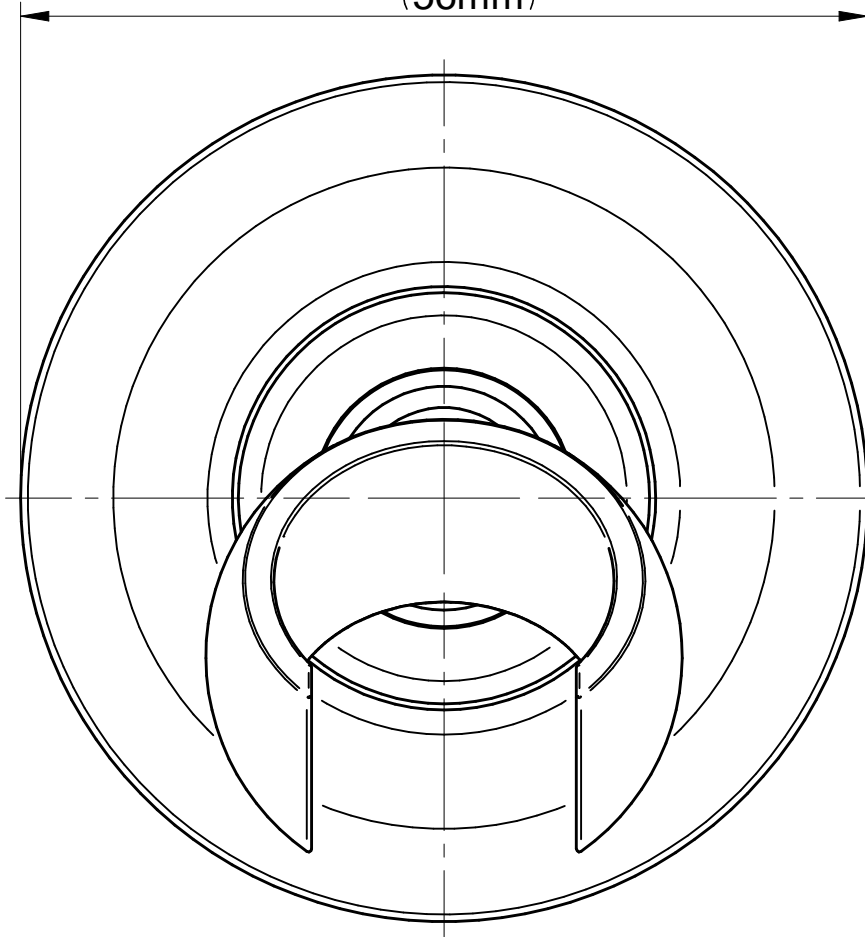

G-8682

Camden Series

Ø 2-3/16"
(56mm)