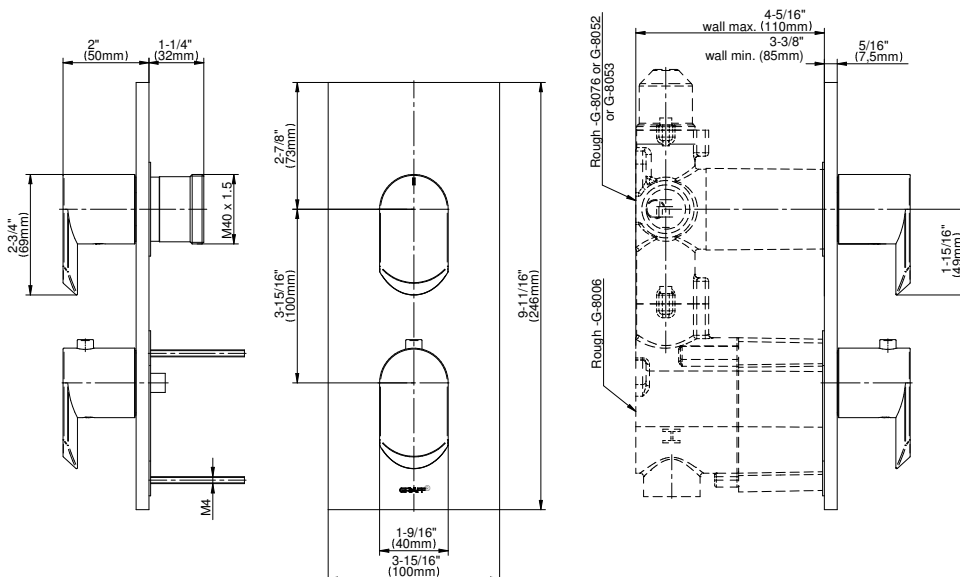

G-8048-LM45E0-T

Square M-Series Valve Trim with Two Handles

Product Features

- Two metal handles
- Decorative trim plate
- To complete package, you must order rough valves

Code Compliance

- ADA

Available Finishes

- Polished Chrome
  G-8048-LM45E0-PC-T
- Polished Nickel
  G-8048-LM45E0-PN-T
- Brushed Nickel
  G-8048-LM45E0-BNi-T
- Matte Black*
  G-8048-LM45E0-MBK-T*
- Architectural Black*
  G-8048-LM45E0-BK-T*
- Architectural White*
  G-8048-LM45E0-WT-T*
- Olive Brass*
  G-8048-LM45E0-OB-T*
- 24K Brushed Gold*
  G-8048-LM45E0-BAU-T*
- 24K Gold*
  G-8048-LM45E0-AU-T*

* Special order finish- call for availability

Warranty

- Limited lifetime warranty

For complete warranty information go to www.graff-designs.com/en-nam/warranty

The measurements shown are for reference only. Products and specifications shown are subject to change without notice. Revised 8/2019

www.graff-designs.com | phone: 800-954-4723