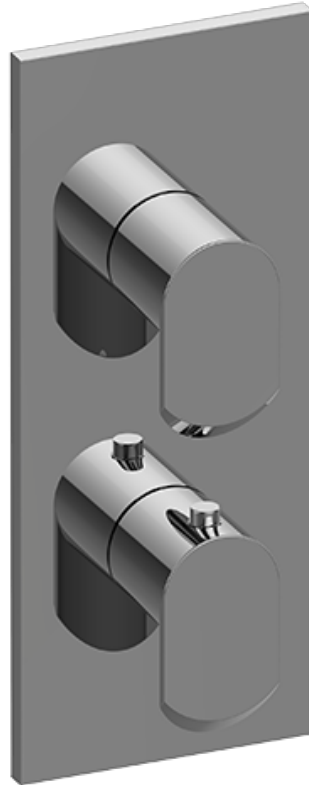

SHOWER
Square M-Series Valve Trim with
Two Handles
G-8048-LM45E0-T

GRAFF[®]

Information

- Two metal handles
- Decorative trim plate
- To complete package, you must order rough valves
- ADA

Finishes

24K Gold

G-8048-LM45E0-T

Square M-Series Valve Trim with Two Handles

Product Features

- Two metal handles
- Decorative trim plate
- To complete package, you must order rough valves

Code Compliance

- ADA

Available Finishes