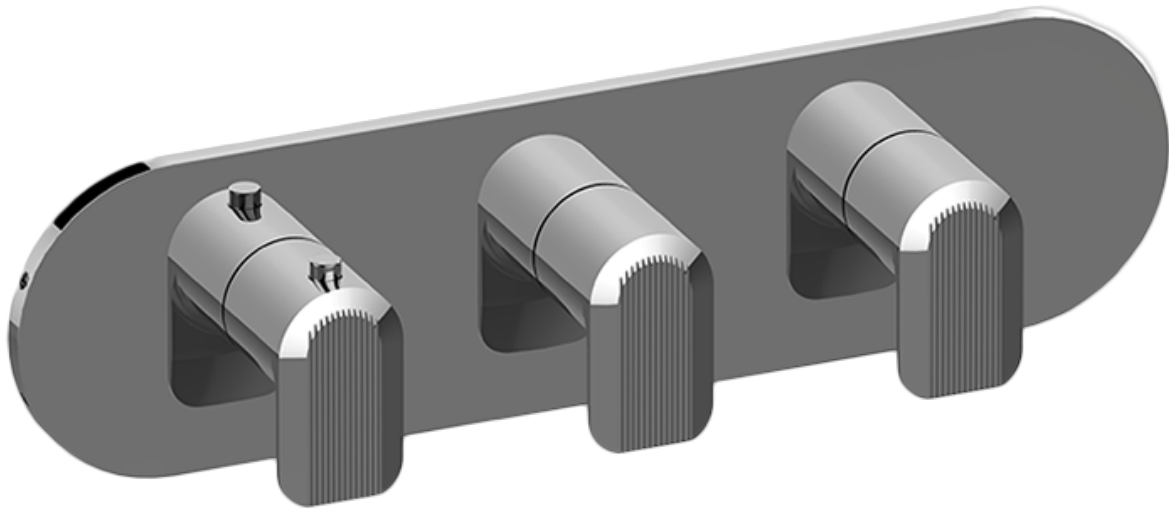

SHOWER  
 Sento M-Series Valve Horizontal  
 Trim with Three Handles  
**G-8056H-LM58E0-T**

**Information**

- Three metal handles
- Decorative trim plate
- Use with M-Series rough valves
- ADA

**Finishes**

# G-8056H-LM58E0-T