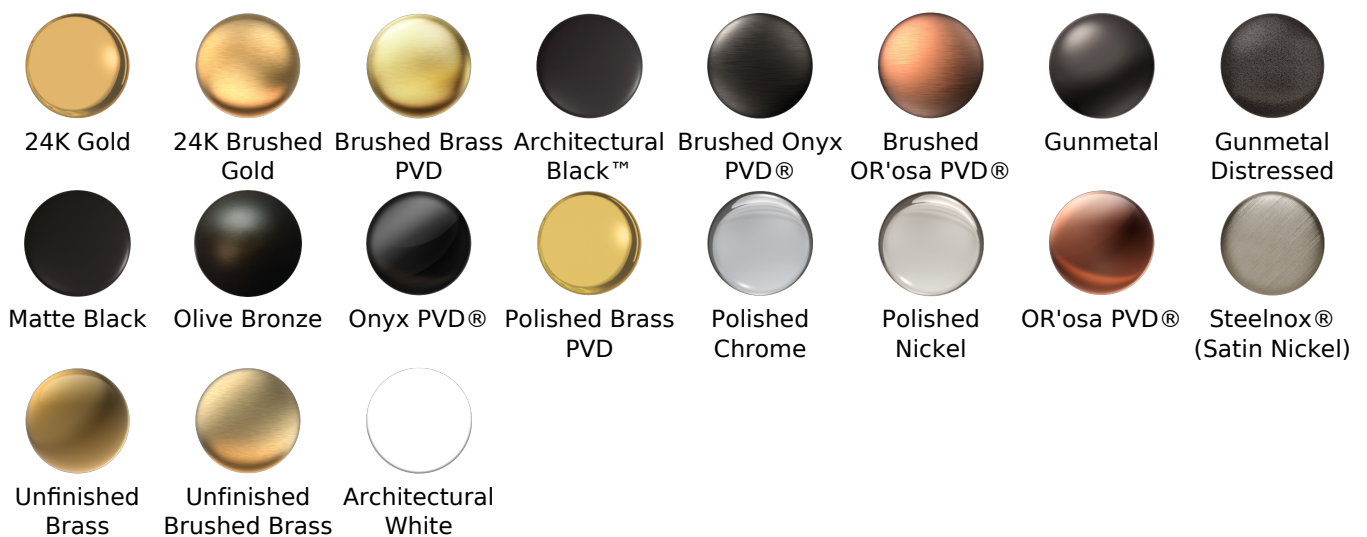

SHOWER  
 Sento M-Series Valve Horizontal  
 Trim with Three Handles  
**G-8056H-LM58E0-T**

**Information**

- Three metal handles
- Decorative trim plate
- Use with M-Series rough valves
- ADA

**Finishes**