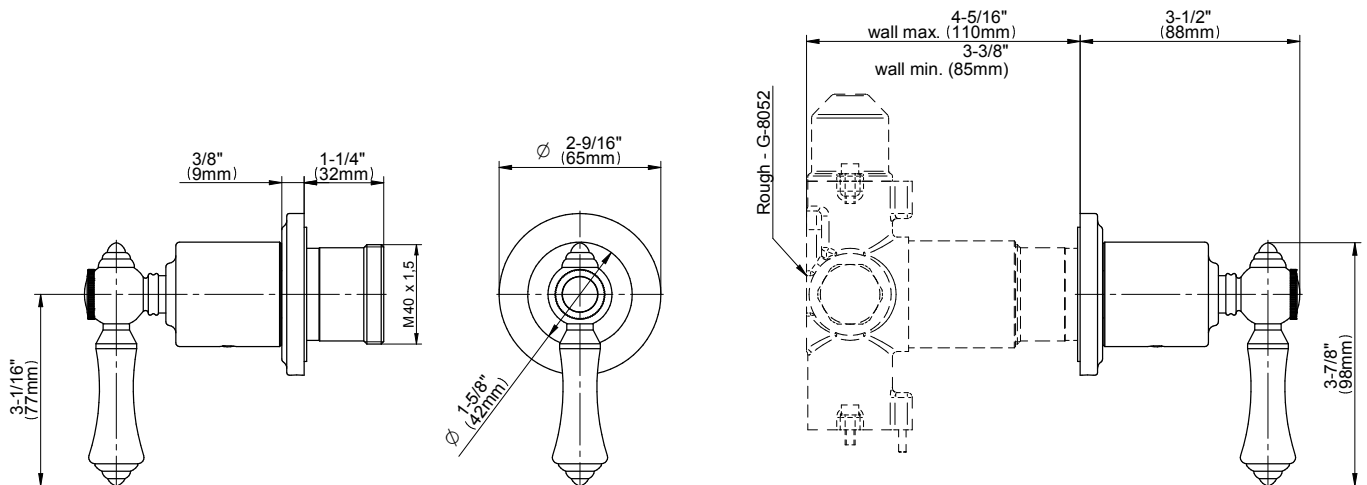

The measurements shown are for reference only. Products and specifications shown are subject to change without notice. Revised 1/2018

www.graff-designs.com | phone: 800-954-4723