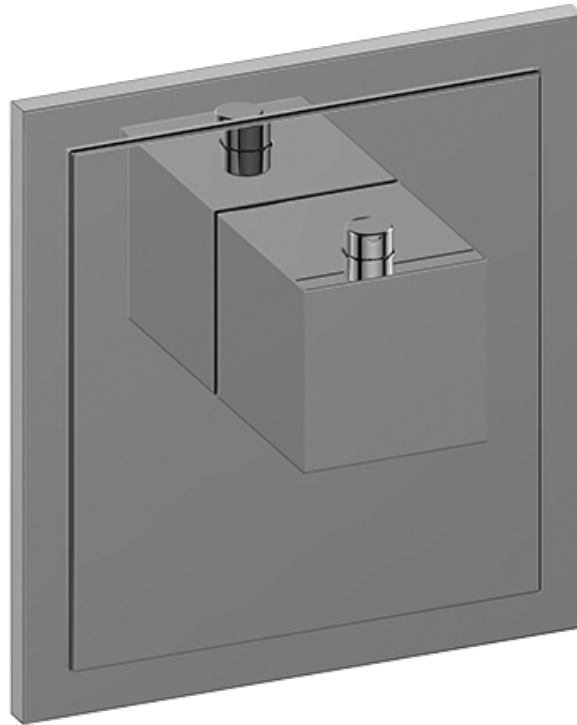

SHOWER  
Finezza M-Series Thermostatic  
Valve Trim with Handle  
**G-8021-SH-T**

**GRAFF**<sup>®</sup>

### Information

- Single metal handle
- Decorative trim plate
- Use with G-8006 thermostatic rough valve
- To complete package, you must order rough valve