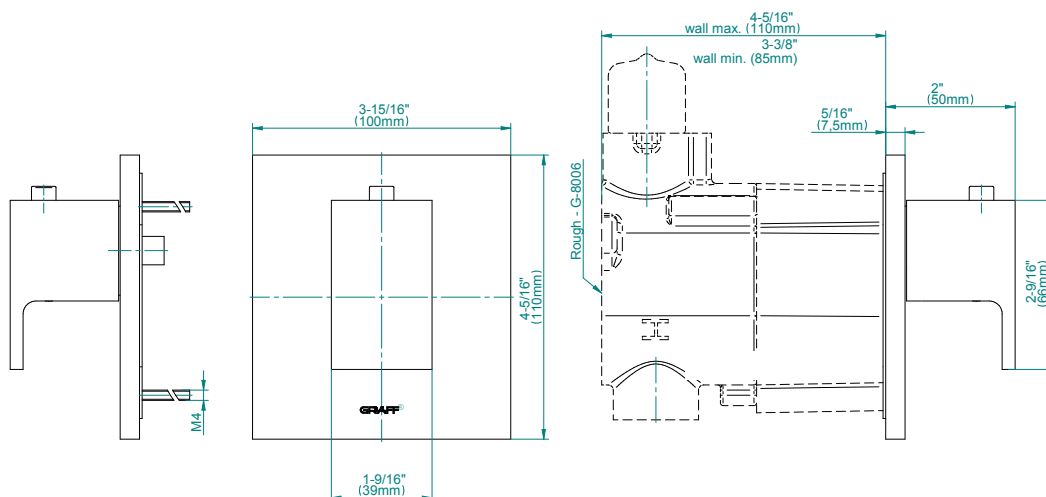

The measurements shown are for reference only. Products and specifications shown are subject to change without notice. Revised 7/2018.

www.graff-designs.com | phone: 800-954-4723