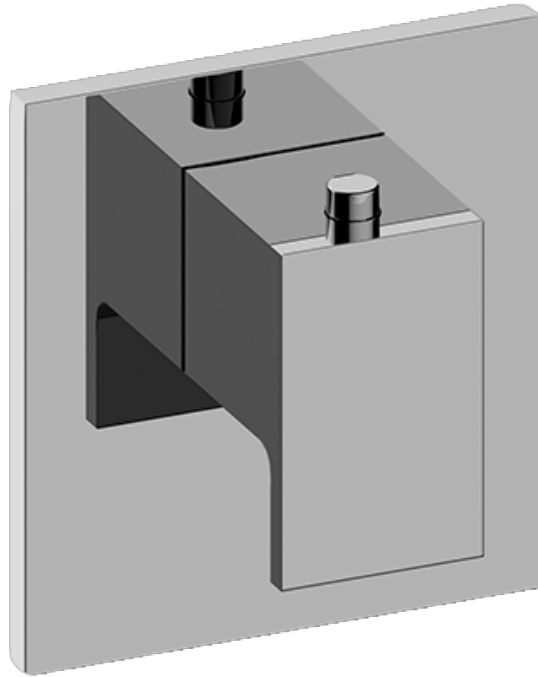

SHOWER
Solar M-Series Thermostatic Valve
Trim with Handle
G-8043-LM31E-T

GRAFF®

Information

- Single metal handle and decorative trim plate
- Use with G-8006 thermostatic rough valve
- ADA

Finishes

24K Gold

24K Brushed
Gold

Architectural
Black™

Matte Black

Polished
Chrome

Polished
Nickel

Stainless Steel®
(Satin Nickel)

Architectural
White

G-8043-LM31E-T

Solar Collection

M-Series Thermostatic Valve Trim with Handle

GRAFF®

Product Features

- Single metal handle and decorative trim plate
- Use with G-8006 thermostatic rough valve

Available Finishes

- Polished Chrome
G-8043-LM31E-PC-T
- Steelnox
G-8043-LM31E-SN-T
- Architectural Black w/
Chrome Accents
G-8043-LM31E-PC/BK-T*