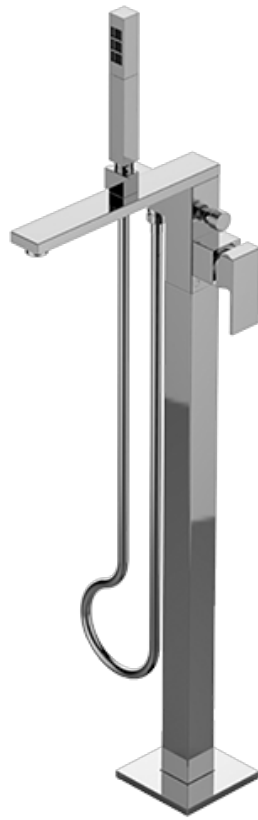

BATHROOM  
Incanto Floor-Mounted Tub Filler  
**G-11254-LM55N**

---

**GRAFF**<sup>®</sup>

### **Information**

- Floor-mount installation
- Aerated flow rate ~9 gpm @45 psi
- Handshower flow rate  $\leq 1.5$  max gpm
- 9-3/4" spout reach
- 30-7/16" to 33-9/16" ~ spout height
- Includes handshower with 59" spiral flexible hose
- Optional in-line pressure balancing valve

### Product Features

- Floor-mount installation
- Aerated flow rate ~9 gpm @45 psi
- Handshower flow rate ≤1.5 max gpm
- 9-3/4" spout reach
- 30-7/16" to 33-9/16" ~ spout height
- Includes handshower with 59" spiral flexible hose
- Optional in-line pressure balancing valve