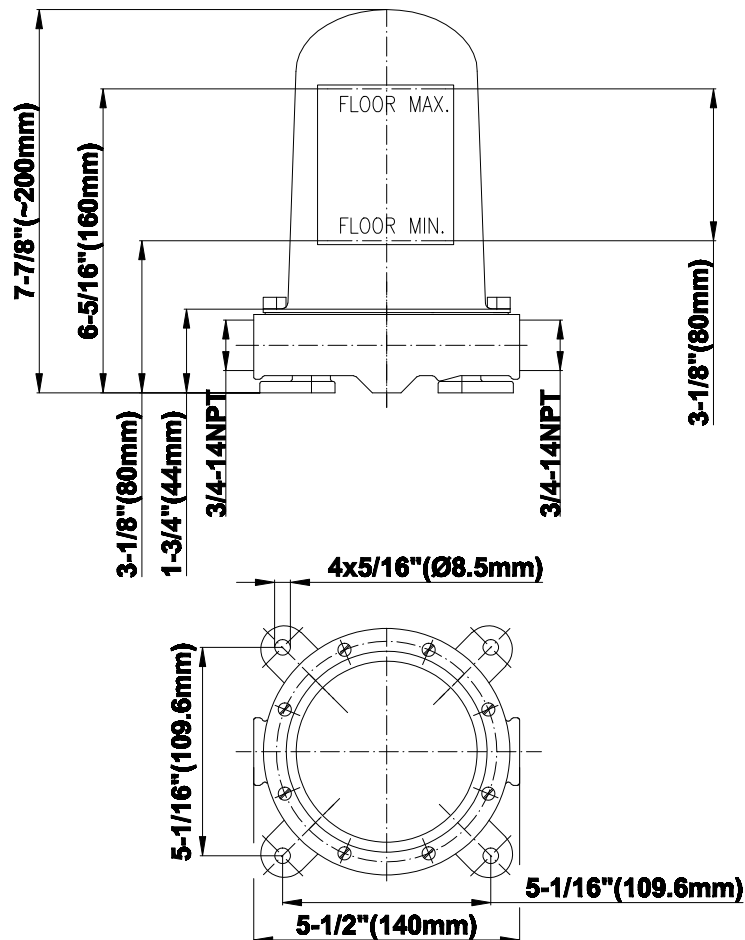

The measurements shown are for reference only. Products and specifications shown are subject to change without notice. Revised 07/2017.

www.graff-faucets.com | phone: 800-954-4723