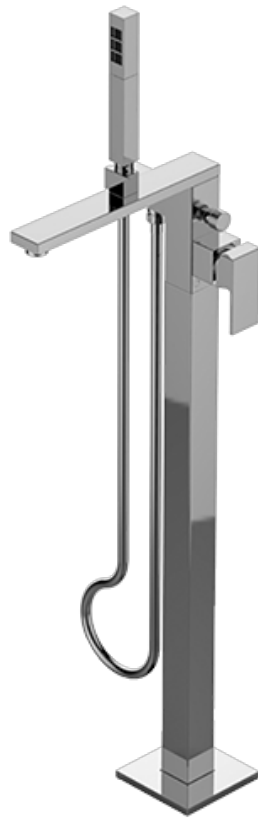

BATHROOM  
Incanto Floor-Mounted Tub Filler  
**G-11254-LM55N**

---

**GRAFF**<sup>®</sup>

## Spout Connection Rough

### Product Features

- Mud guard displays minimum and maximum floor depth
- Rough can be installed in any orientation making it convenient to route pipes to the rough
- Trim can be rotated 360 degrees in any directions
- Averages 10 GPM with most trim

[www.graff-faucets.com](http://www.graff-faucets.com) | phone: 800-954-4723

BATHROOM  
 Incanto Floor-Mounted Tub Filler  
**G-11254-LM55N**

**Information**

- Floor-mount installation
- Aerated flow rate ~9 gpm @45 psi
- Handshower flow rate ≤1.5 max gpm
- 9-3/4" spout reach
- 30-7/16" to 33-9/16" ~ spout height
- Includes handshower with 59" spiral flexible hose
- Optional in-line pressure balancing valve