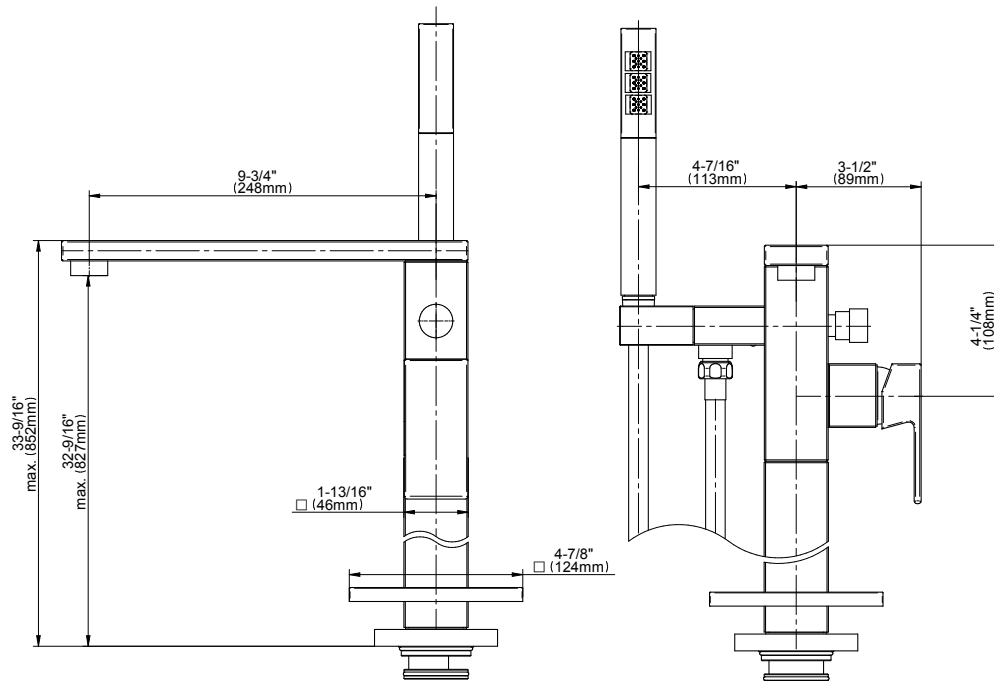

Warranty

- Limited lifetime warranty

For complete warranty information go to
<https://www.graff-faucets.com/en/info/faqs>