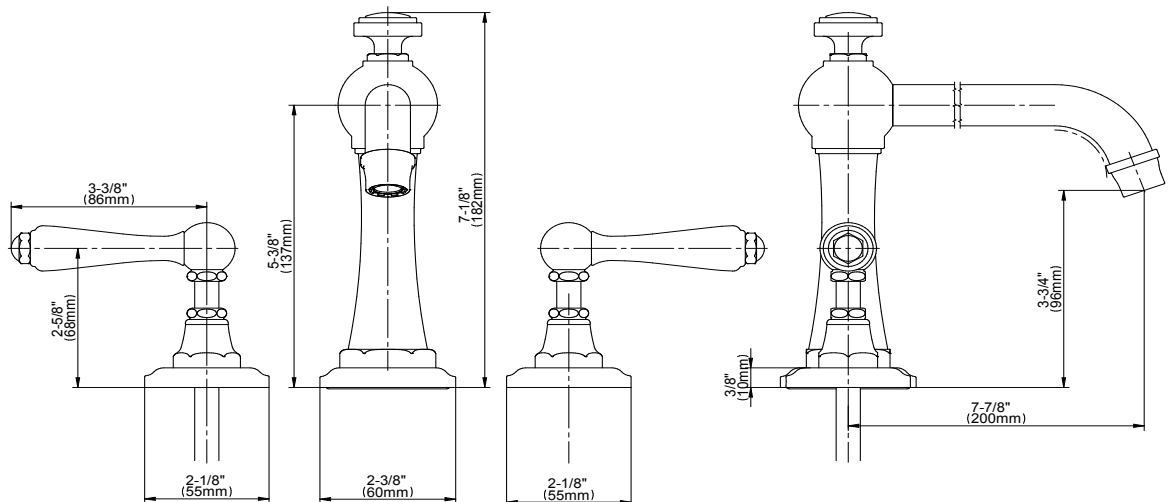

The measurements shown are for reference only. Products and specifications shown are subject to change without notice. Revised 3/2018.

www.graff-designs.com | phone: 800-954-4723