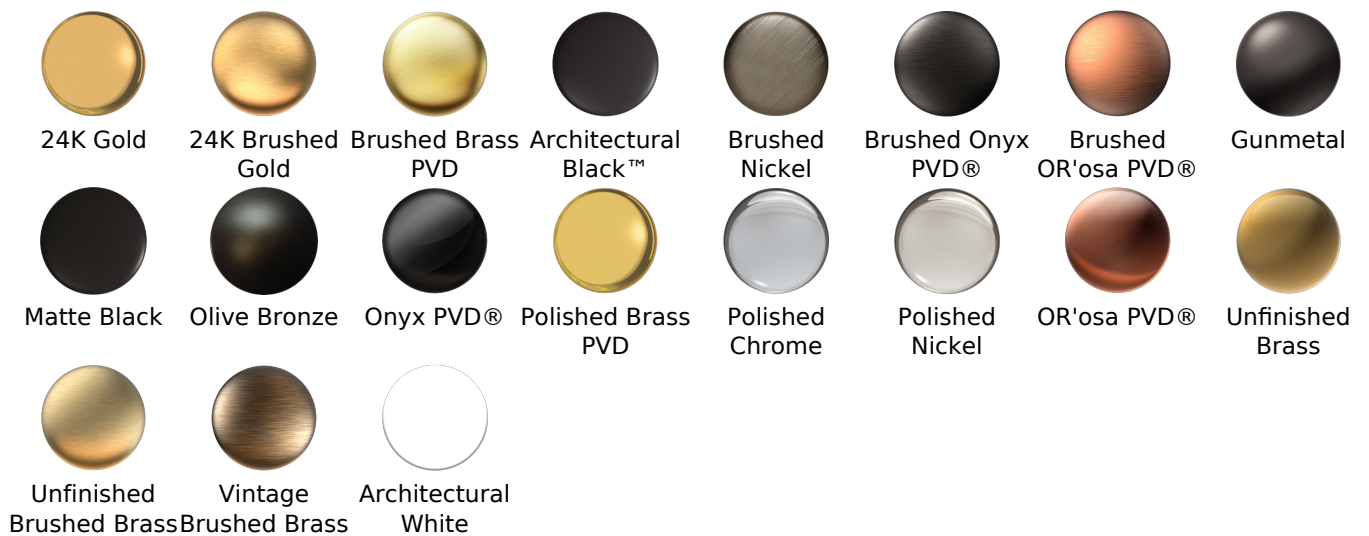

Available Finishes

- Polished Chrome
G-6950-LM48B-PC
- Brushed Nickel
G-6950-LM48B-BNi
- Polished Nickel
G-6950-LM48B-PN
- Olive Bronze
G-6950-LM48B-OB
- Unfinished Brass*
G-6950-LM48B-UB*
- Gold*
G-6950-LM48B-AU*
- Brushed Gold*
G-6950-LM48B-BAU*

- 3/4" male NPT inlets
- Quick connect tub spout

Warranty

- Limited lifetime warranty

For complete warranty information go to: www.graff-faucets.com/en/info/faqs

Information

- Matching deck-mounted handshower & diverter set available
- ADA
- CALGreen

Finishes

Product Features

- Matching deck-mounted hand-shower & diverter set available

Available Finishes

- Polished Chrome
G-6950-LM48B-PC
- Brushed Nickel
G-6950-LM48B-BNi
- Polished Nickel
G-6950-LM48B-PN
- Olive Bronze
G-6950-LM48B-OB
- Unfinished Brass*
G-6950-LM48B-UB*
- Gold*
G-6950-LM48B-AU*
- Brushed Gold*
G-6950-LM48B-BAU*