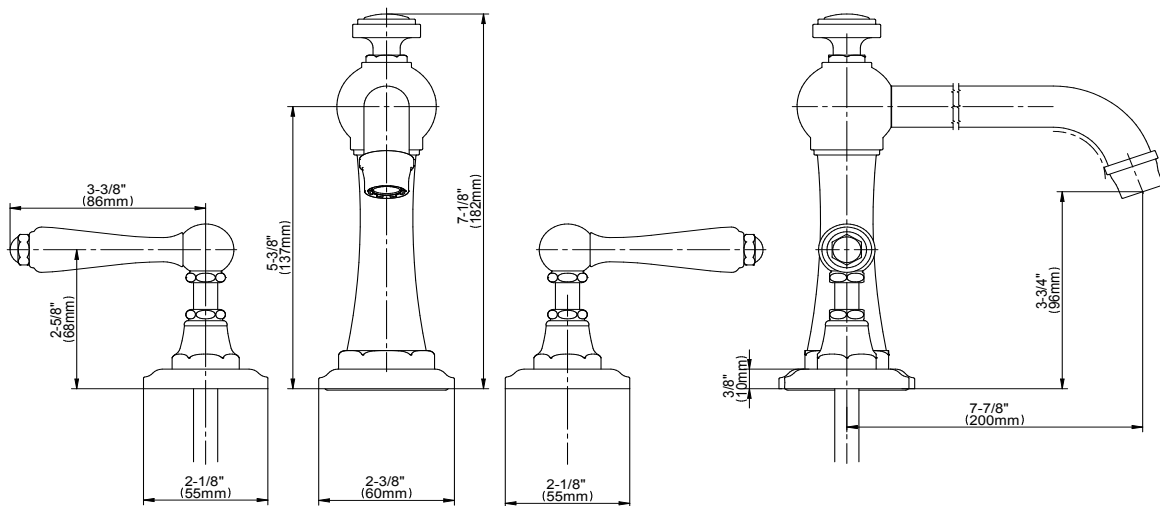

BATHROOM
Camden Roman Tub
G-6950-LM48B

GRAFF®

Information

- Matching deck-mounted handshower & diverter set available
- ADA
- CALGreen

Product Features

- Matching deck-mounted hand-shower & diverter set available

Warranty

- Limited lifetime warranty

For complete warranty information go to
<https://www.graff-faucets.com/en/info/faqs>

Information

- 3/4" male NPT inlets
- Quick connect tub spout

Finishes

Product Features

- 3/4" male NPT inlets
- Quick connect tub spout

Warranty

- Limited lifetime warranty

For complete warranty information go to: www.graff-faucets.com/en/info/faqs

Information

- Matching deck-mounted handshower & diverter set available
- ADA
- CALGreen