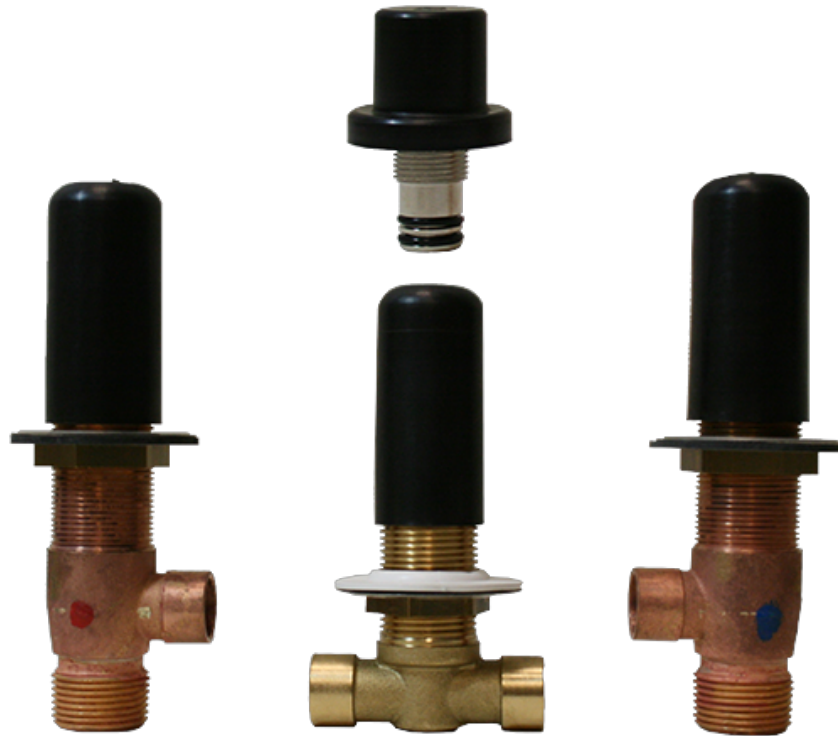

BATHROOM
Camden Roman Tub
G-6950-LM48B

GRAFF®

Information

- Matching deck-mounted handshower & diverter set available
- ADA
- CALGreen

Product Features

- Matching deck-mounted hand-shower & diverter set available

Warranty

- Limited lifetime warranty

For complete warranty information go to
<https://www.graff-faucets.com/en/info/faqs>

Information

- 3/4" male NPT inlets
- Quick connect tub spout

Finishes

Product Features

- 3/4" male NPT inlets
- Quick connect tub spout

Warranty

- Limited lifetime warranty

For complete warranty information go to: www.graff-faucets.com/en/info/faqs

Information

- Matching deck-mounted handshower & diverter set available
- ADA
- CALGreen

Finishes

Product Features

- Matching deck-mounted hand-shower & diverter set available

Available Finishes

- Polished Chrome
G-6950-LM48B-PC
- Brushed Nickel
G-6950-LM48B-BNi
- Polished Nickel
G-6950-LM48B-PN
- Olive Bronze
G-6950-LM48B-OB
- Unfinished Brass*
G-6950-LM48B-UB*
- Gold*
G-6950-LM48B-AU*
- Brushed Gold*
G-6950-LM48B-BAU*