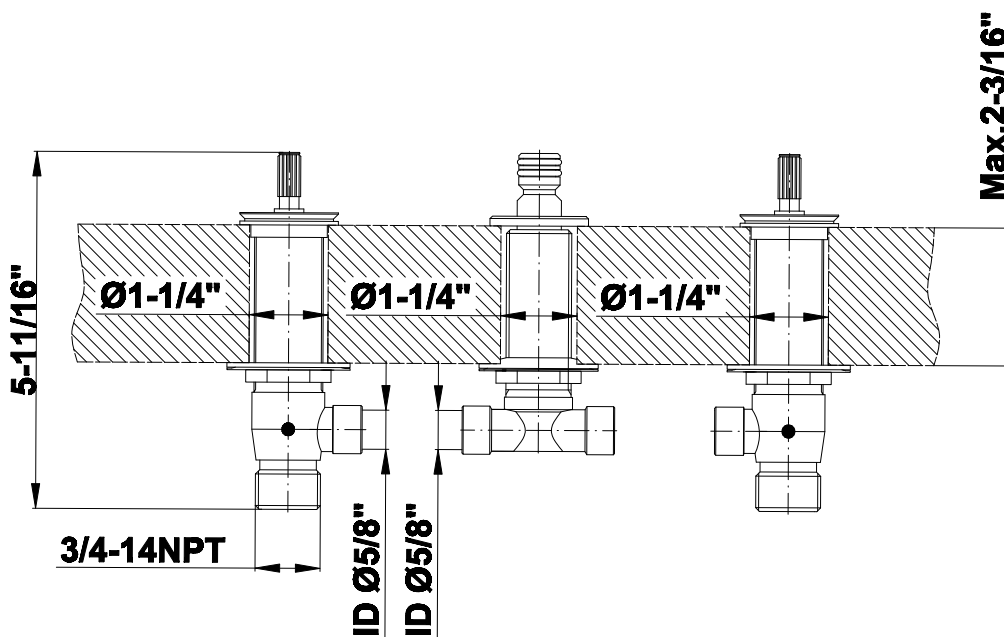

BATHROOM
Camden Roman Tub
G-6950-LM48B

GRAFF®

Information

- Matching deck-mounted handshower & diverter set available
- ADA
- CALGreen

Product Features

- Matching deck-mounted hand-shower & diverter set available

- 3/4" male NPT inlets
- Quick connect tub spout

Warranty

- Limited lifetime warranty

For complete warranty information go to: www.graff-faucets.com/en/info/faqs

Information

- Matching deck-mounted handshower & diverter set available
- ADA
- CALGreen