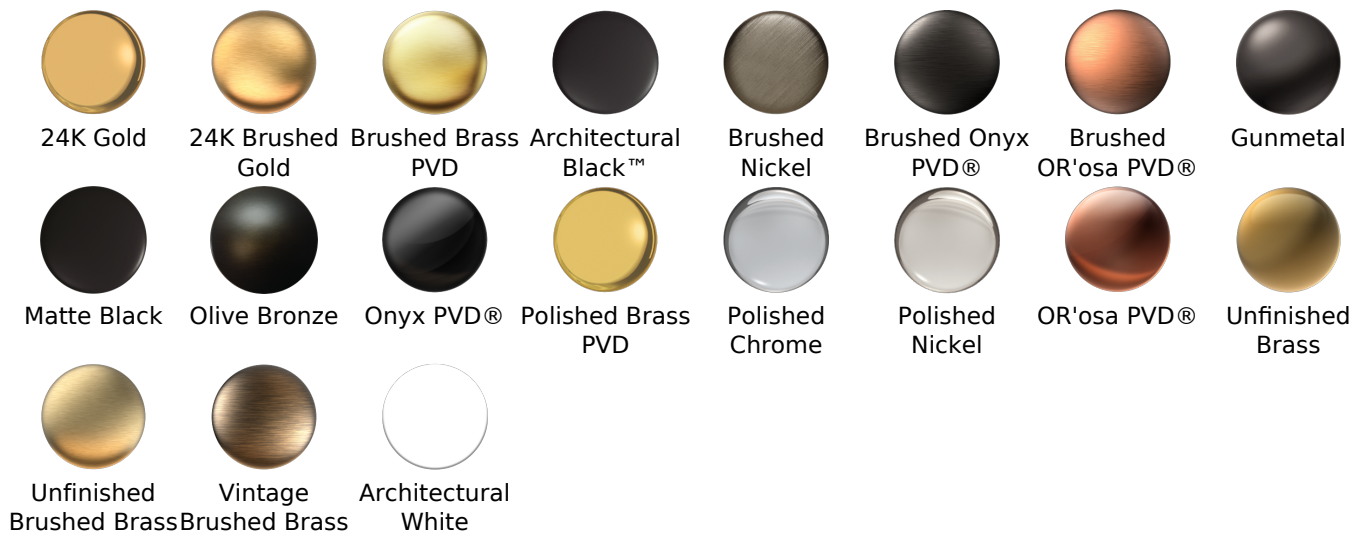

BATHROOM
Camden Roman Tub
G-6950-LM48B

GRAFF®

Information

- Matching deck-mounted handshower & diverter set available
- ADA
- CALGreen

Product Features

- Matching deck-mounted hand-shower & diverter set available

Available Finishes

- Polished Chrome
G-6950-LM48B-PC
- Brushed Nickel
G-6950-LM48B-BNi
- Polished Nickel
G-6950-LM48B-PN
- Olive Bronze
G-6950-LM48B-OB
- Unfinished Brass*
G-6950-LM48B-UB*
- Gold*
G-6950-LM48B-AU*
- Brushed Gold*
G-6950-LM48B-BAU*

Warranty

- Limited lifetime warranty

For complete warranty information go to
<https://www.graff-faucets.com/en/info/faqs>

Information

- 3/4" male NPT inlets
- Quick connect tub spout

Finishes

Product Features

Finishes

Product Features

- Matching deck-mounted hand-shower & diverter set available

Available Finishes

- Polished Chrome
G-6950-LM48B-PC
- Brushed Nickel
G-6950-LM48B-BNi
- Polished Nickel
G-6950-LM48B-PN
- Olive Bronze
G-6950-LM48B-OB
- Unfinished Brass*
G-6950-LM48B-UB*
- Gold*
G-6950-LM48B-AU*
- Brushed Gold*
G-6950-LM48B-BAU*