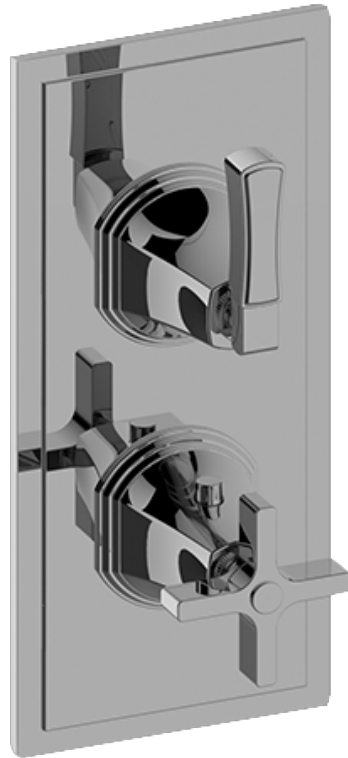

SHOWER
 Finezza UNO Thermostatic 2-Hole
 Trim Plate and Handle
G-8049-1C1L-T

Information

- Two metal handles
- Decorative trim plate
- Use with G-8006 and G-8076 or G-8077 or G-8052 or G-8053 thermostatic rough valves
- To complete package, you must order rough valves

Finishes

G-8049-1C1L-T

Finezza UNO Collection

Thermostatic 2-Hole Trim Plate and Handle

GRAFF[®]
CUTTING EDGE DESIGN

Product Features

- Two metal handles
- Decorative trim plate
- Use with G-8006 and G-8076 or G-8077 or G-8052 or G-8053 thermostatic rough valves
- To complete package, you must order rough valves

Available Finishes

- Polished Chrome
G-8049-1C1L-PC-T
- Brushed Nickel
G-8049-1C1L-BNi-T
- Polished Nickel
G-8049-1C1L-PN-T
- Olive Bronze™
G-8049-1C1L-OB-T

Warranty

- Limited lifetime warranty

For complete warranty information go to: www.graff-faucets.com/en/info/faqs