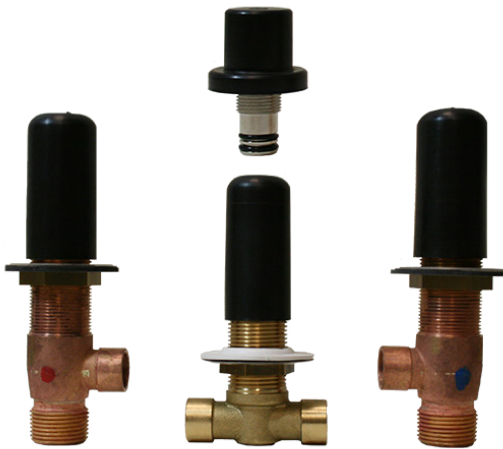

BATHROOM
Finezza DUE Roman Tub
G-6852-C15B

GRAFF®

Information

- Aerated flow rate ~7 gpm @45 psi
- Matching deck-mounted handshower & diverter set available

G-6852-C15B-T

FINEZZA DUE Series

Information

- 3/4" male NPT inlets
- Quick connect tub spout

Finishes

G-1037
Rough Valve

Product Features

- 3/4" male NPT inlets
- Quick connect tub spout

Warranty

- Limited lifetime warranty

For complete warranty information go to: www.graff-faucets.com/en/info/faqs

Information

- Aerated flow rate ~7 gpm @45 psi
- Matching deck-mounted handshower & diverter set available

Finishes

G-6852-C15B-T

FINEZZA DUE Series