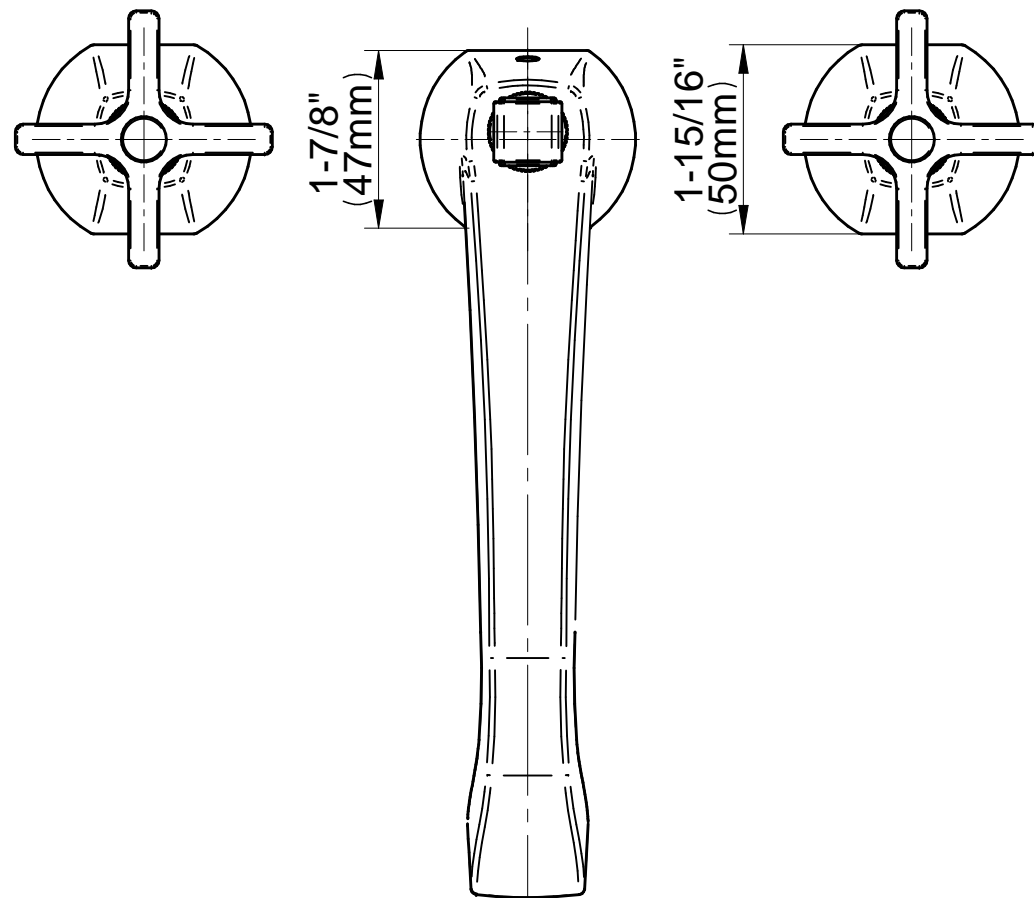

BATHROOM
Finezza DUE Roman Tub
G-6852-C15B

GRAFF®

Information

- Aerated flow rate ~7 gpm @45 psi
- Matching deck-mounted handshower & diverter set available

G-6852-C15B-T

FINEZZA DUE Series

Information

- 3/4" male NPT inlets
- Quick connect tub spout

Finishes

G-1037
Rough Valve

Product Features

- 3/4" male NPT inlets
- Quick connect tub spout

Warranty

- Limited lifetime warranty

For complete warranty information go to: www.graff-faucets.com/en/info/faqs

Information

- Aerated flow rate ~7 gpm @45 psi
- Matching deck-mounted handshower & diverter set available

Finishes

G-6852-C15B-T

FINEZZA DUE Series