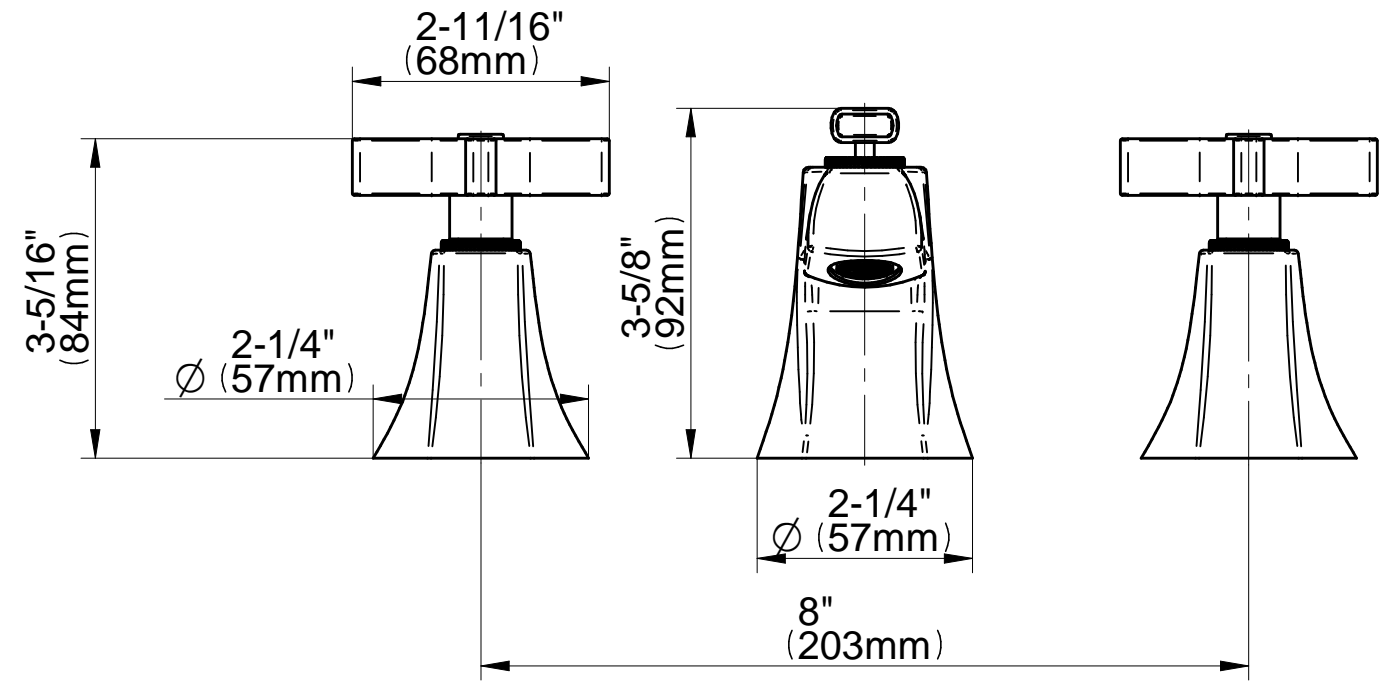

BATHROOM
Finezza DUE Roman Tub
G-6852-C15B

GRAFF®

Information

- Aerated flow rate ~7 gpm @45 psi
- Matching deck-mounted handshower & diverter set available

G-6852-C15B-T

FINEZZA DUE Series

Information

- 3/4" male NPT inlets
- Quick connect tub spout

Finishes

G-1037
Rough Valve

Product Features

- 3/4" male NPT inlets
- Quick connect tub spout

Warranty

- Limited lifetime warranty

For complete warranty information go to: www.graff-faucets.com/en/info/faqs

Information

- Aerated flow rate ~7 gpm @45 psi
- Matching deck-mounted handshower & diverter set available

Finishes

G-6852-C15B-T

FINEZZA DUE Series