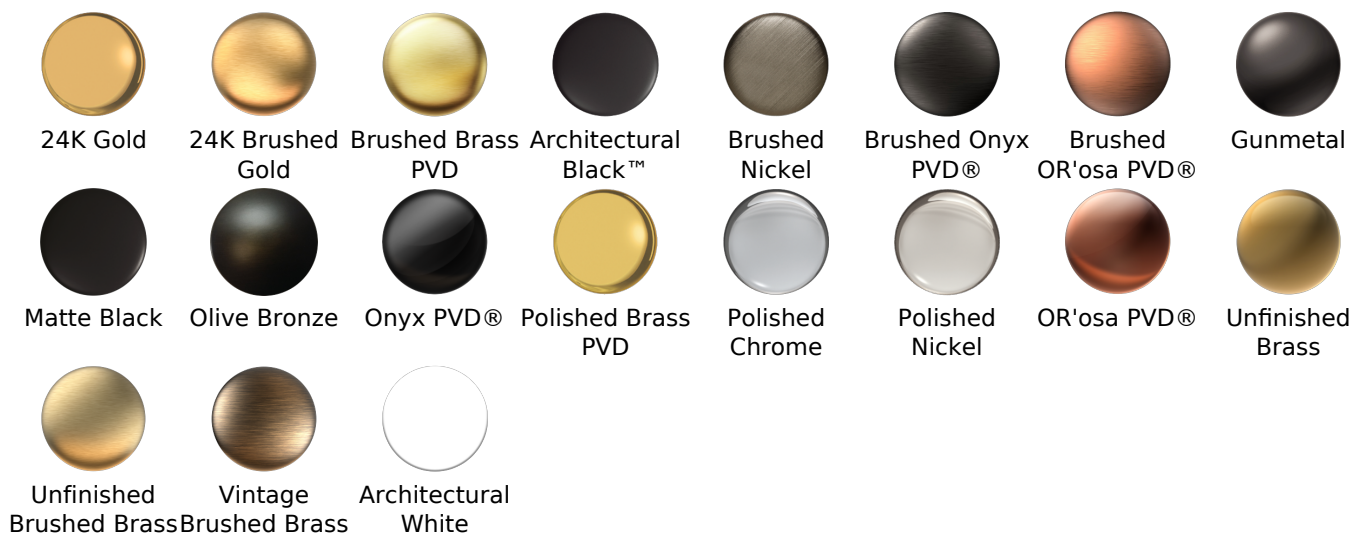

Information

- Aerated flow rate ~7 gpm @45 psi
- Matching deck-mounted handshower & diverter set available

Finishes