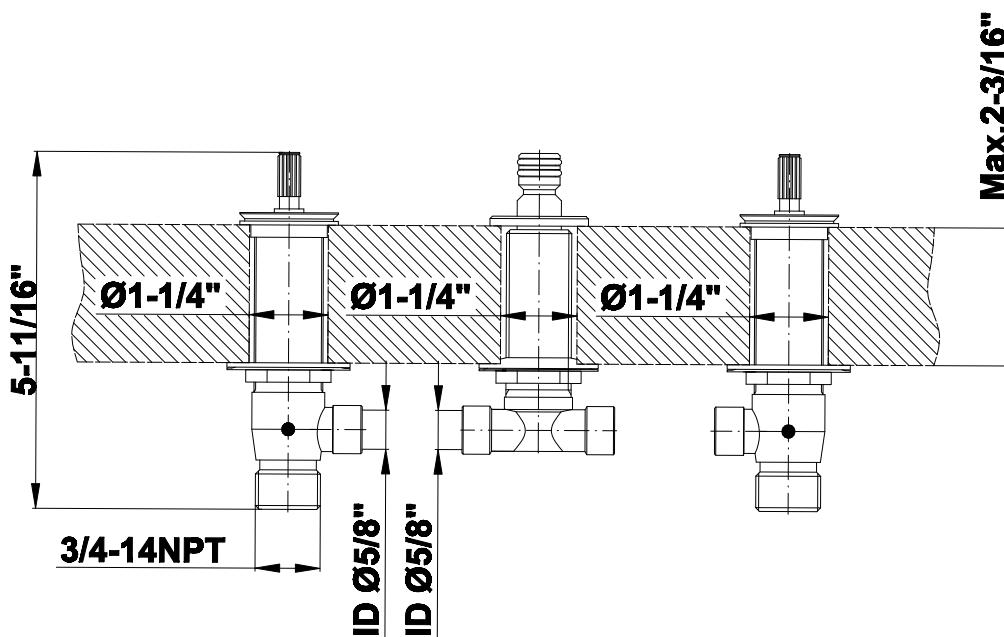

BATHROOM
Finezza DUE Roman Tub
G-6852-C15B

GRAFF®

Information

- Aerated flow rate ~7 gpm @45 psi
- Matching deck-mounted handshower & diverter set available

G-6852-C15B-T

FINEZZA DUE Series

Information

- 3/4" male NPT inlets
- Quick connect tub spout

Finishes

G-1037
Rough Valve

Product Features

- 3/4" male NPT inlets
- Quick connect tub spout

Warranty

- Limited lifetime warranty

For complete warranty information go to: www.graff-faucets.com/en/info/faqs

Information

- Aerated flow rate ~7 gpm @45 psi
- Matching deck-mounted handshower & diverter set available

Finishes

G-6852-C15B-T

FINEZZA DUE Series