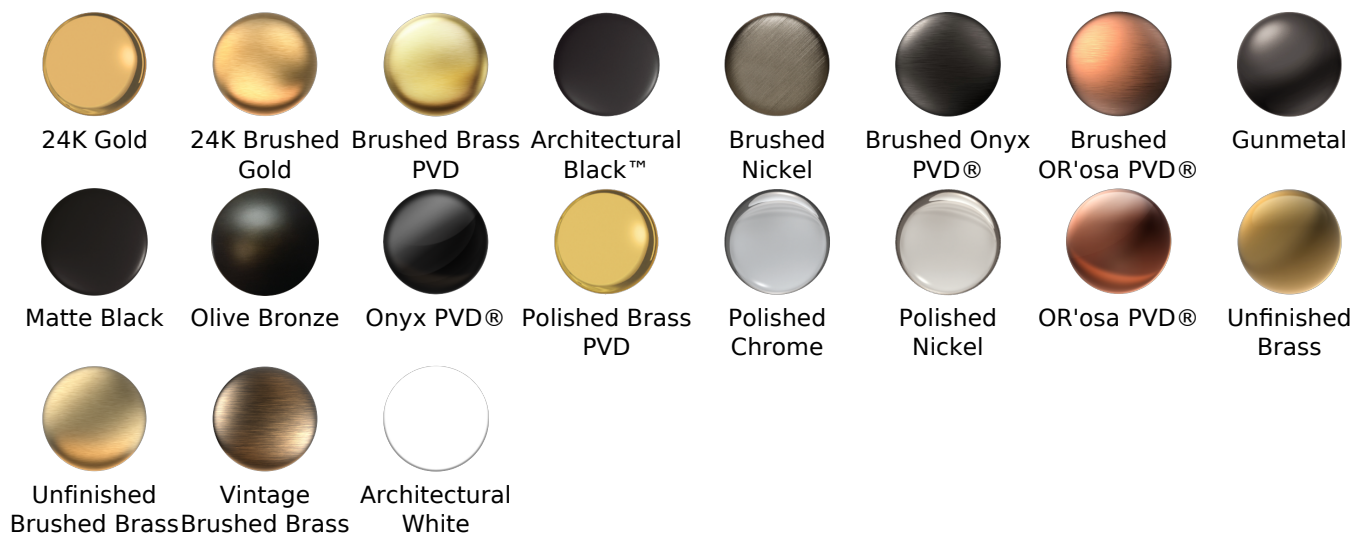

BATHROOM
Finezza DUE Roman Tub
G-6852-C15B

GRAFF®

Information

- Aerated flow rate ~7 gpm @45 psi
- Matching deck-mounted handshower & diverter set available

G-6852-C15B-T

FINEZZA DUE Series

Information

- 3/4" male NPT inlets
- Quick connect tub spout

Finishes

G-1037
Rough Valve

Product Features

- 3/4" male NPT inlets
- Quick connect tub spout

Warranty

- Limited lifetime warranty

For complete warranty information go to: www.graff-faucets.com/en/info/faqs