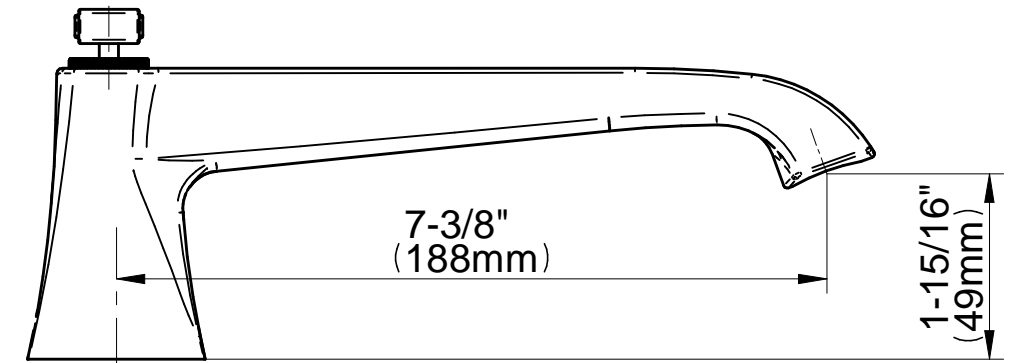

BATHROOM
Finezza DUE Roman Tub
G-6852-C15B

GRAFF®

Information

- Aerated flow rate ~7 gpm @45 psi
- Matching deck-mounted handshower & diverter set available

G-6852-C15B-T

FINEZZA DUE Series

Information

- 3/4" male NPT inlets
- Quick connect tub spout

Finishes

G-1037
Rough Valve

Product Features

- 3/4" male NPT inlets
- Quick connect tub spout

Warranty

- Limited lifetime warranty

For complete warranty information go to: www.graff-faucets.com/en/info/faqs

Information

- Aerated flow rate ~7 gpm @45 psi
- Matching deck-mounted handshower & diverter set available

Finishes

G-6852-C15B-T

FINEZZA DUE Series