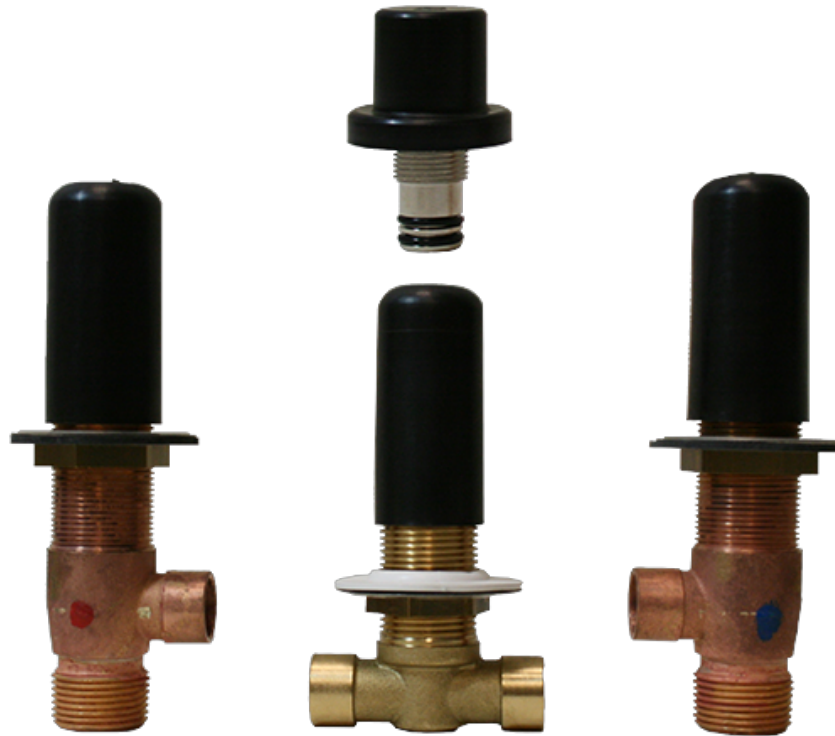

BATHROOM
Finezza DUE Roman Tub
G-6852-C15B

GRAFF®

Information

- Aerated flow rate ~7 gpm @45 psi
- Matching deck-mounted handshower & diverter set available

G-6852-C15B-T

FINEZZA DUE Series

Information

- 3/4" male NPT inlets
- Quick connect tub spout

Finishes

G-1037
Rough Valve

Product Features

- 3/4" male NPT inlets
- Quick connect tub spout

Warranty

- Limited lifetime warranty

For complete warranty information go to: www.graff-faucets.com/en/info/faqs

Information

- Aerated flow rate ~7 gpm @45 psi
- Matching deck-mounted handshower & diverter set available

Finishes

G-6852-C15B-T

FINEZZA DUE Series