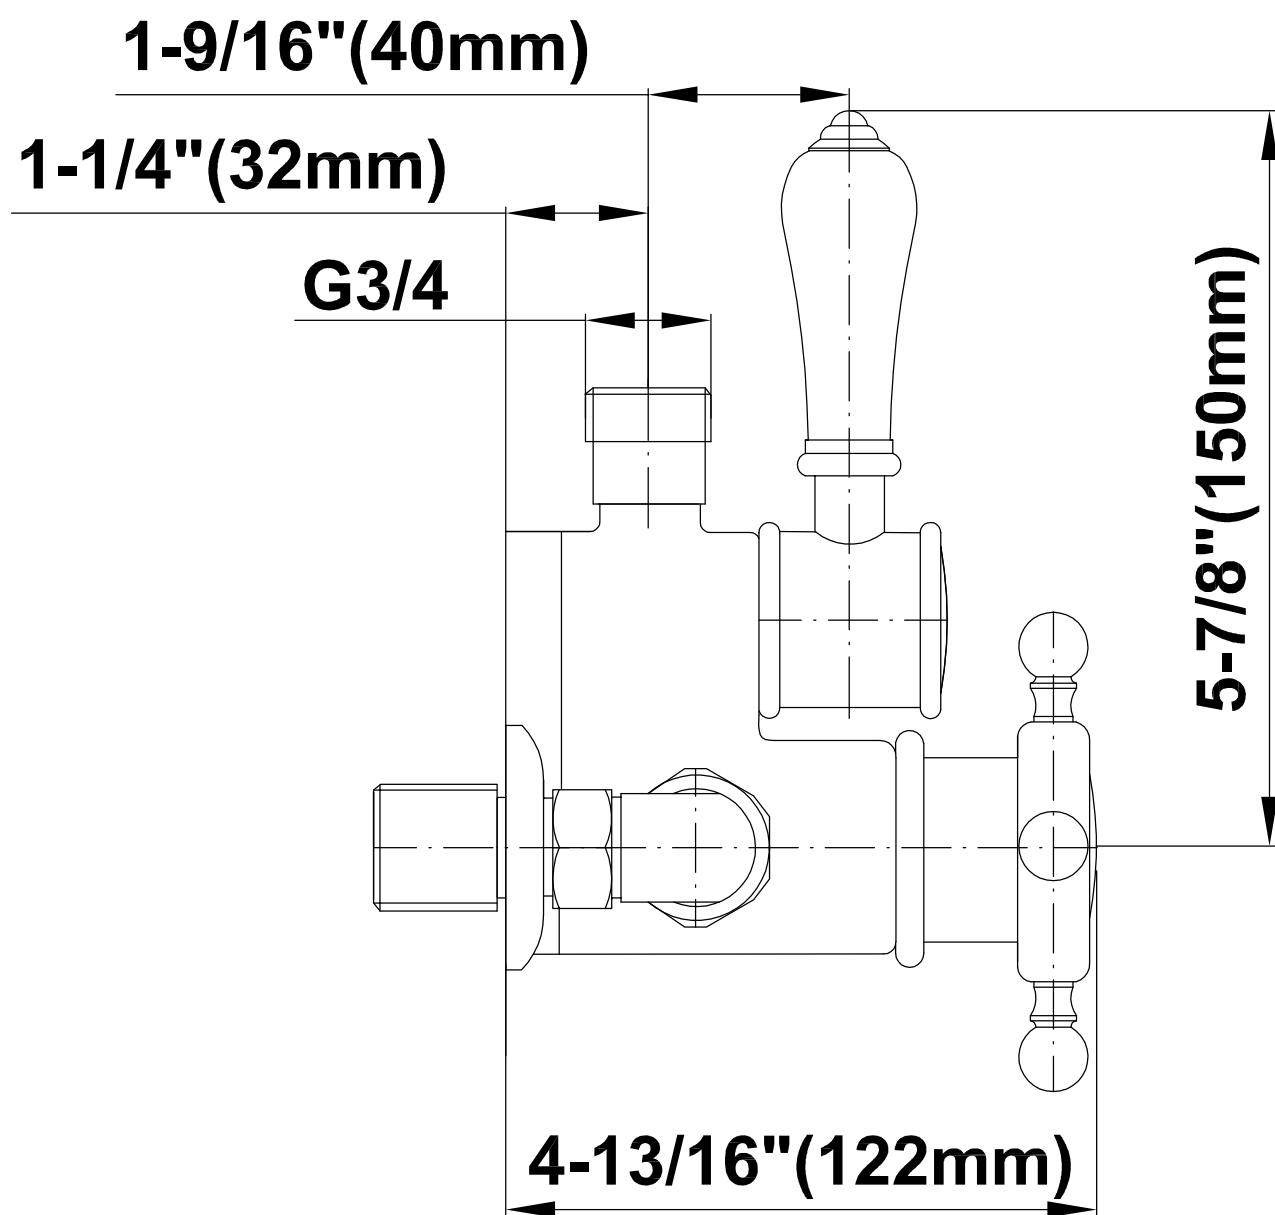

G-8900

Exposed Thermostatic Valve