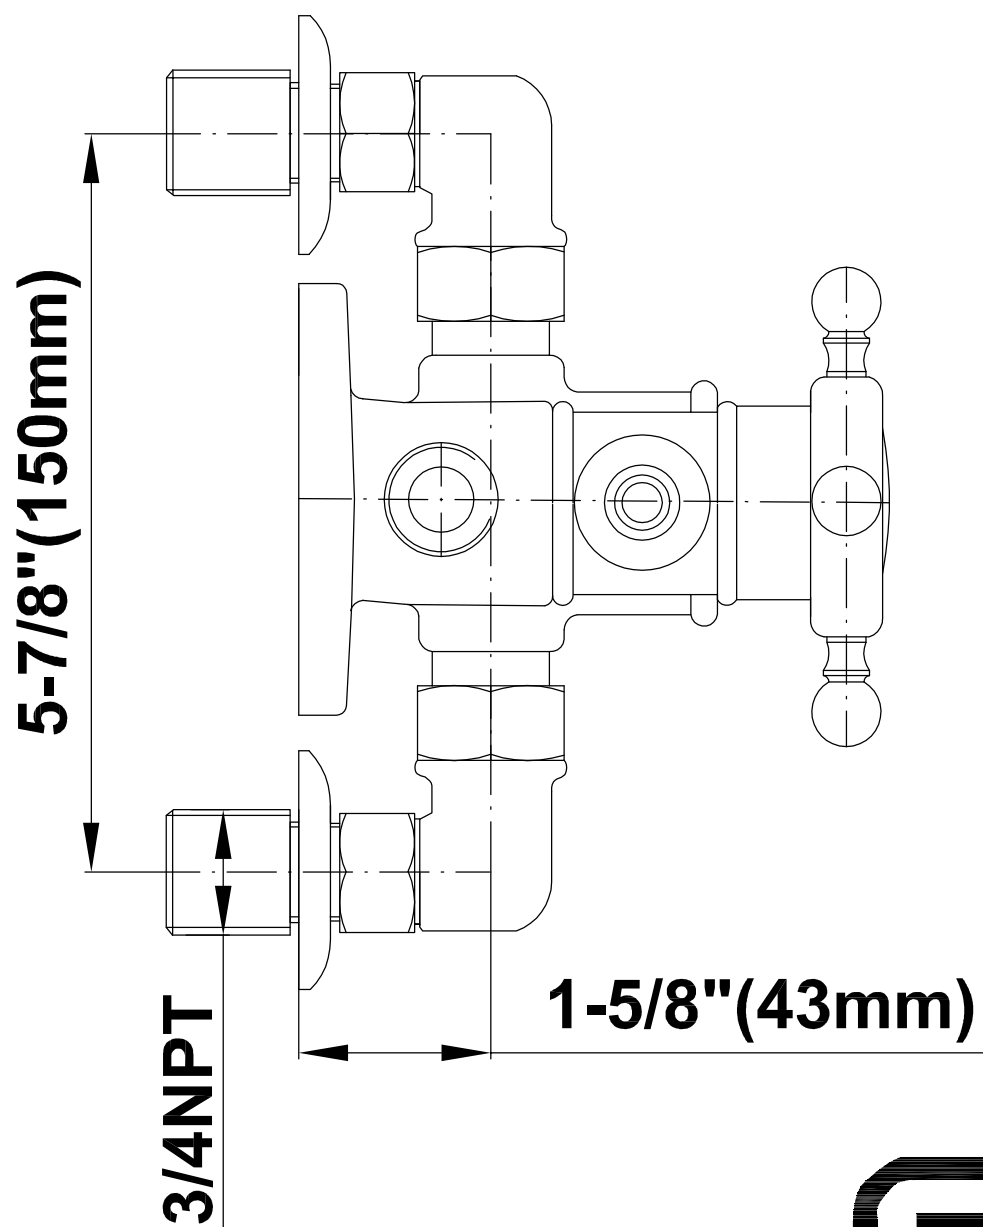

G-8900

Exposed Thermostatic Valve