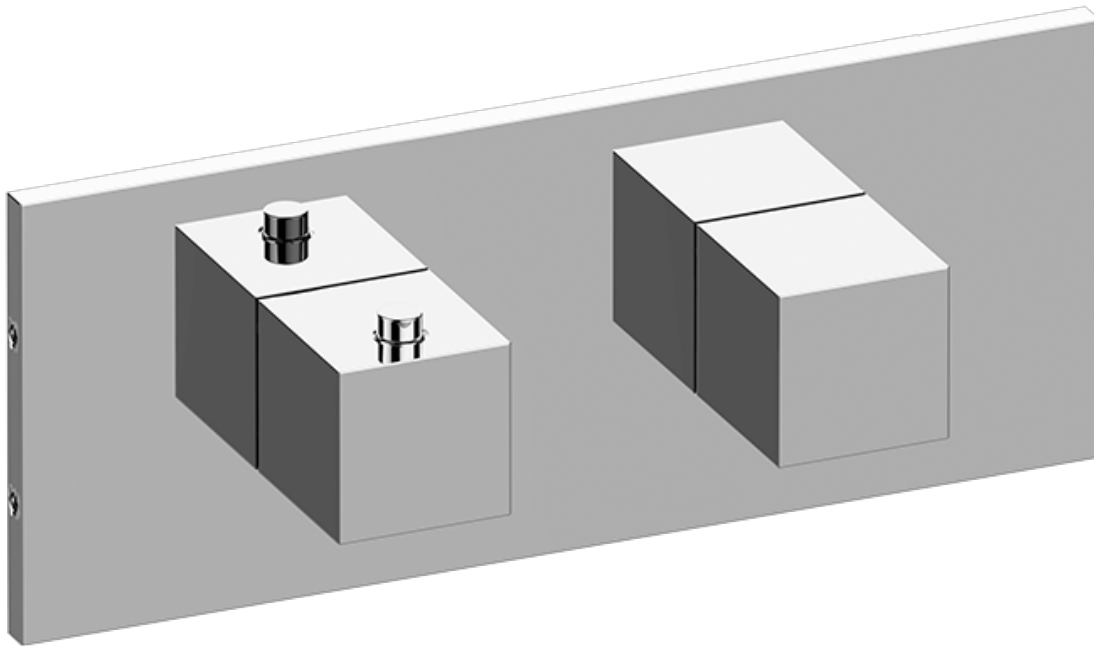

SHOWER  
M-Series Square Horizontal  
Thermostatic 2-Hole Trim Plate  
and Handle  
**G-8048H-SH0-T**

### Information

- Two metal handles
- Decorative trim plate
- Use with G-8006 and G-8076 or G-8052 or G-8053 thermostatic rough valves
- To complete package, you must order rough valves