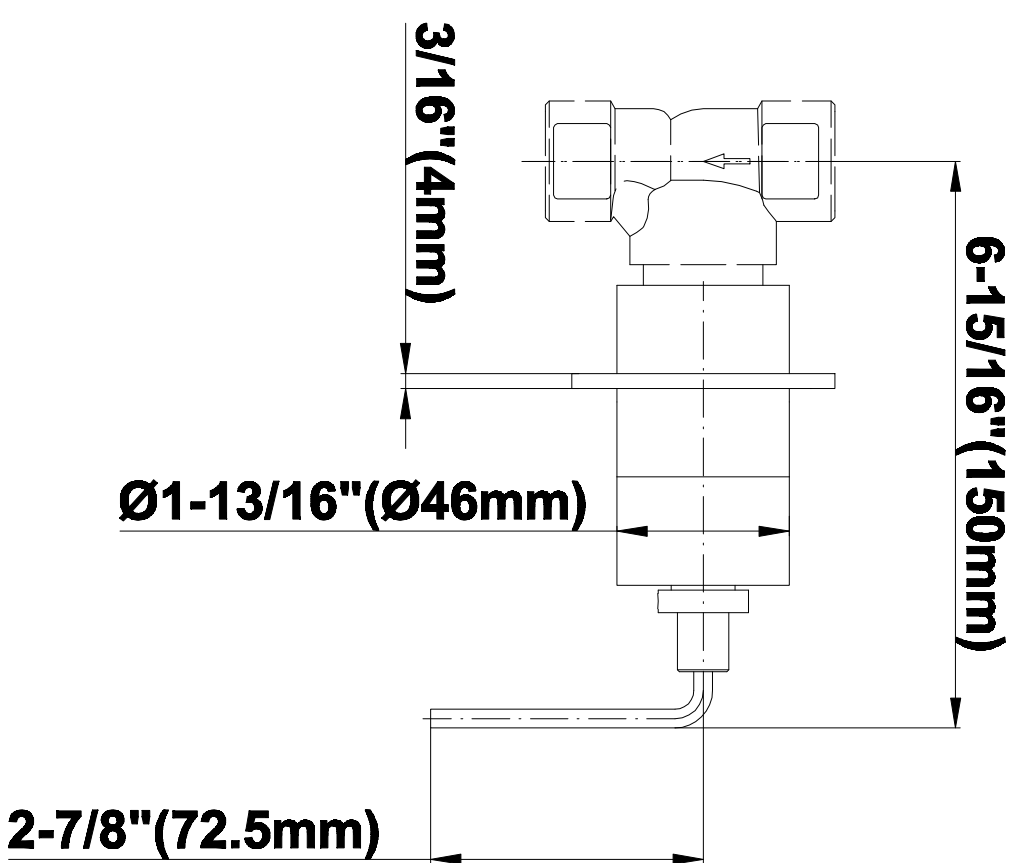

SHOWER
Luna Thermostatic Shower Set w/
Body Sprays & Handshower
(Rough & Trim)
GF1.120A-LM40S

GRAFF®

Information

- Thermostatic showerhead flow rate ≤ 1.8 max gpm
- Handshower flow rate ≤ 1.5 max gpm
- Body spray flow rate ≤ 1.5 max gpm
- Contemporary square showerhead w/body sprays and handshower flow rate 10.2 gpm @ 60 psi

SHOWER
Rough
G-8005

GRAFF®

Information

- 18.4 gpm @ 60 psi
- 3/4" universal inlets/outlets with female threads
- Built-in service stops
- Complete serviceability from front of all units
- Supplied with protective plastic cover
- Thermostatic valve uses a paraffin wax cartridge

Finishes

Polished
Chrome

Steelnox®
(Satin Nickel)

G-8095

SHOWER
Square Flush Mount Body Spray
w/ Solid Brass Swivel Head
G-8497

GRAFF®

Information

- 12 no-clog, easy-clean silicon jets
- Metal ball-joint allows for 18° angle adjustment of body spray
- Brass wall escutcheon and flush-mounted trim
- 1/2" NPT female thread inlet
- Body spray flow rate \leq 1.5 max gpm

Finishes

Polished
Chrome

Steelnox®
(Satin Nickel)

G-8497

Shower Components

Contemporary Flush-Mount Body Spray with Solid Brass Swivel Head

Product Features

- 12 no-clog, easy-clean silicone jets
- Metal ball-joint allows for 18° angle adjustment of body spray
- Brass wall escutcheon and Flush-mounted trim
- 1/2" NPT female thread inlet
- Body spray flow rate ≤ 1.5 max gpm