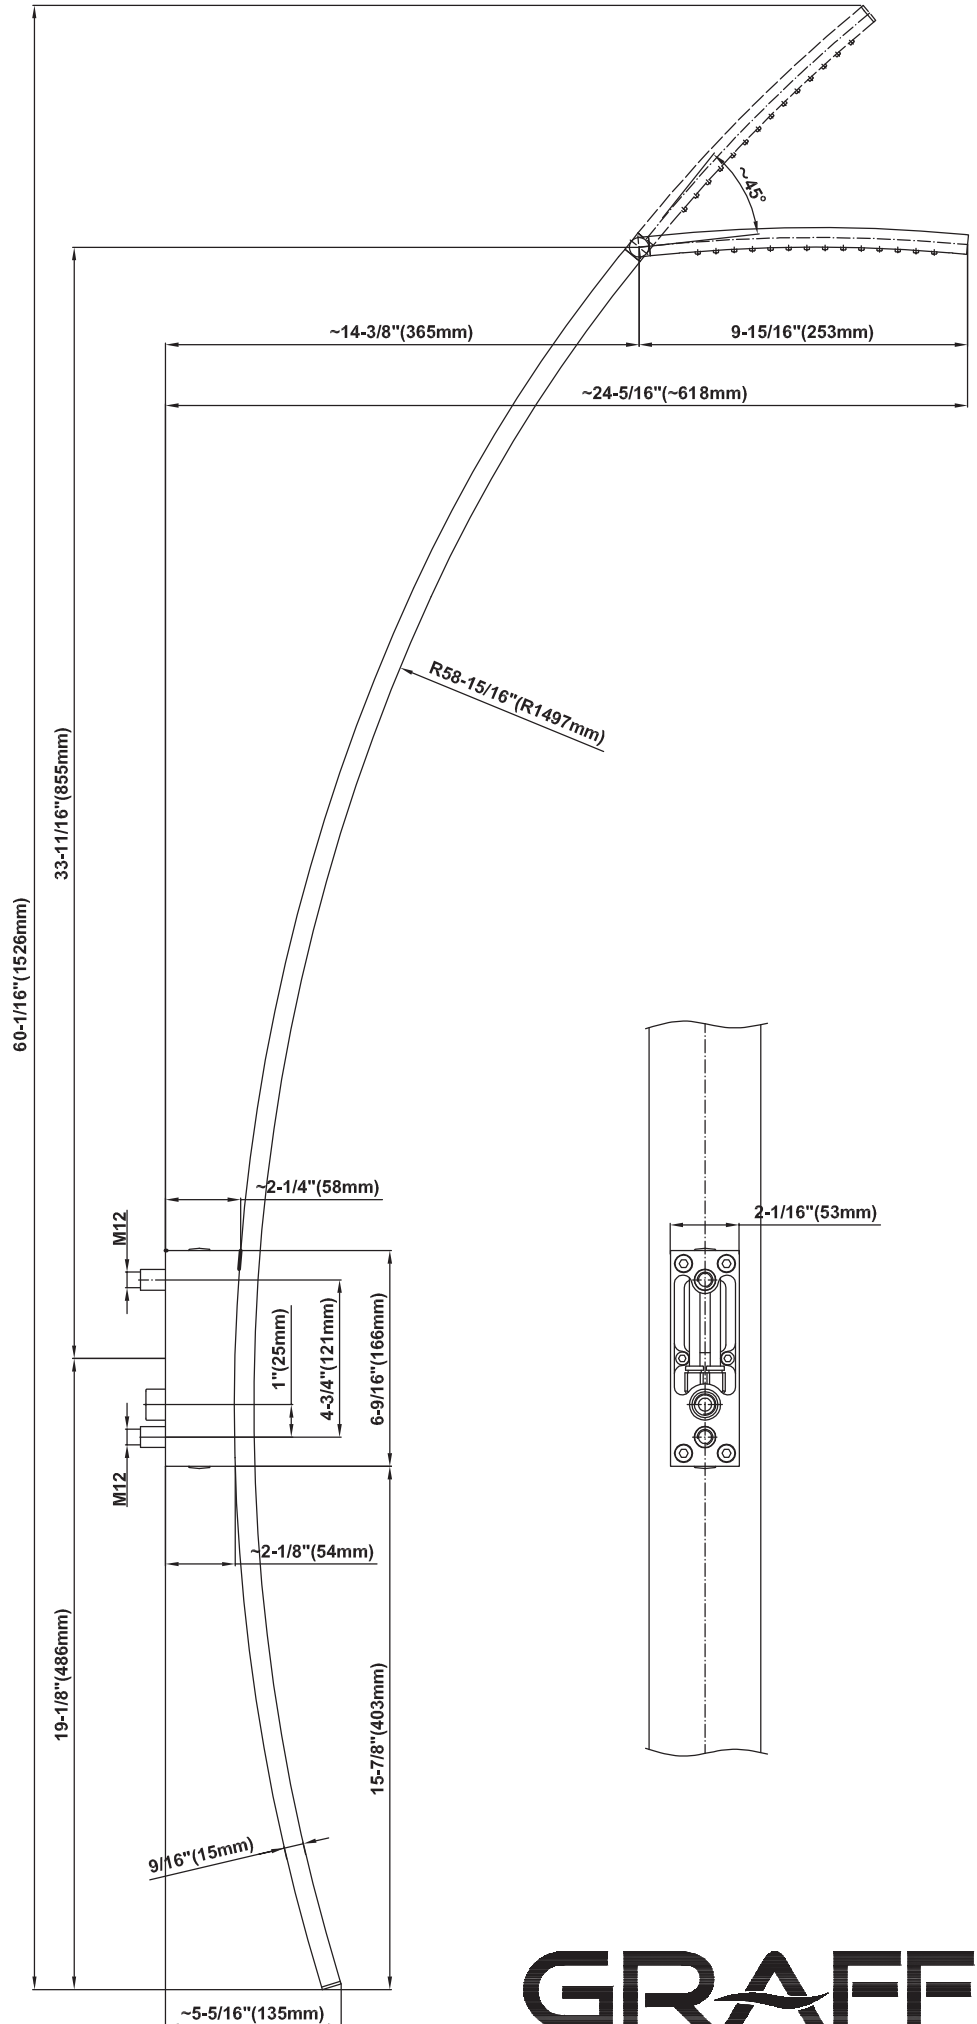

G-8700

LUNA Series