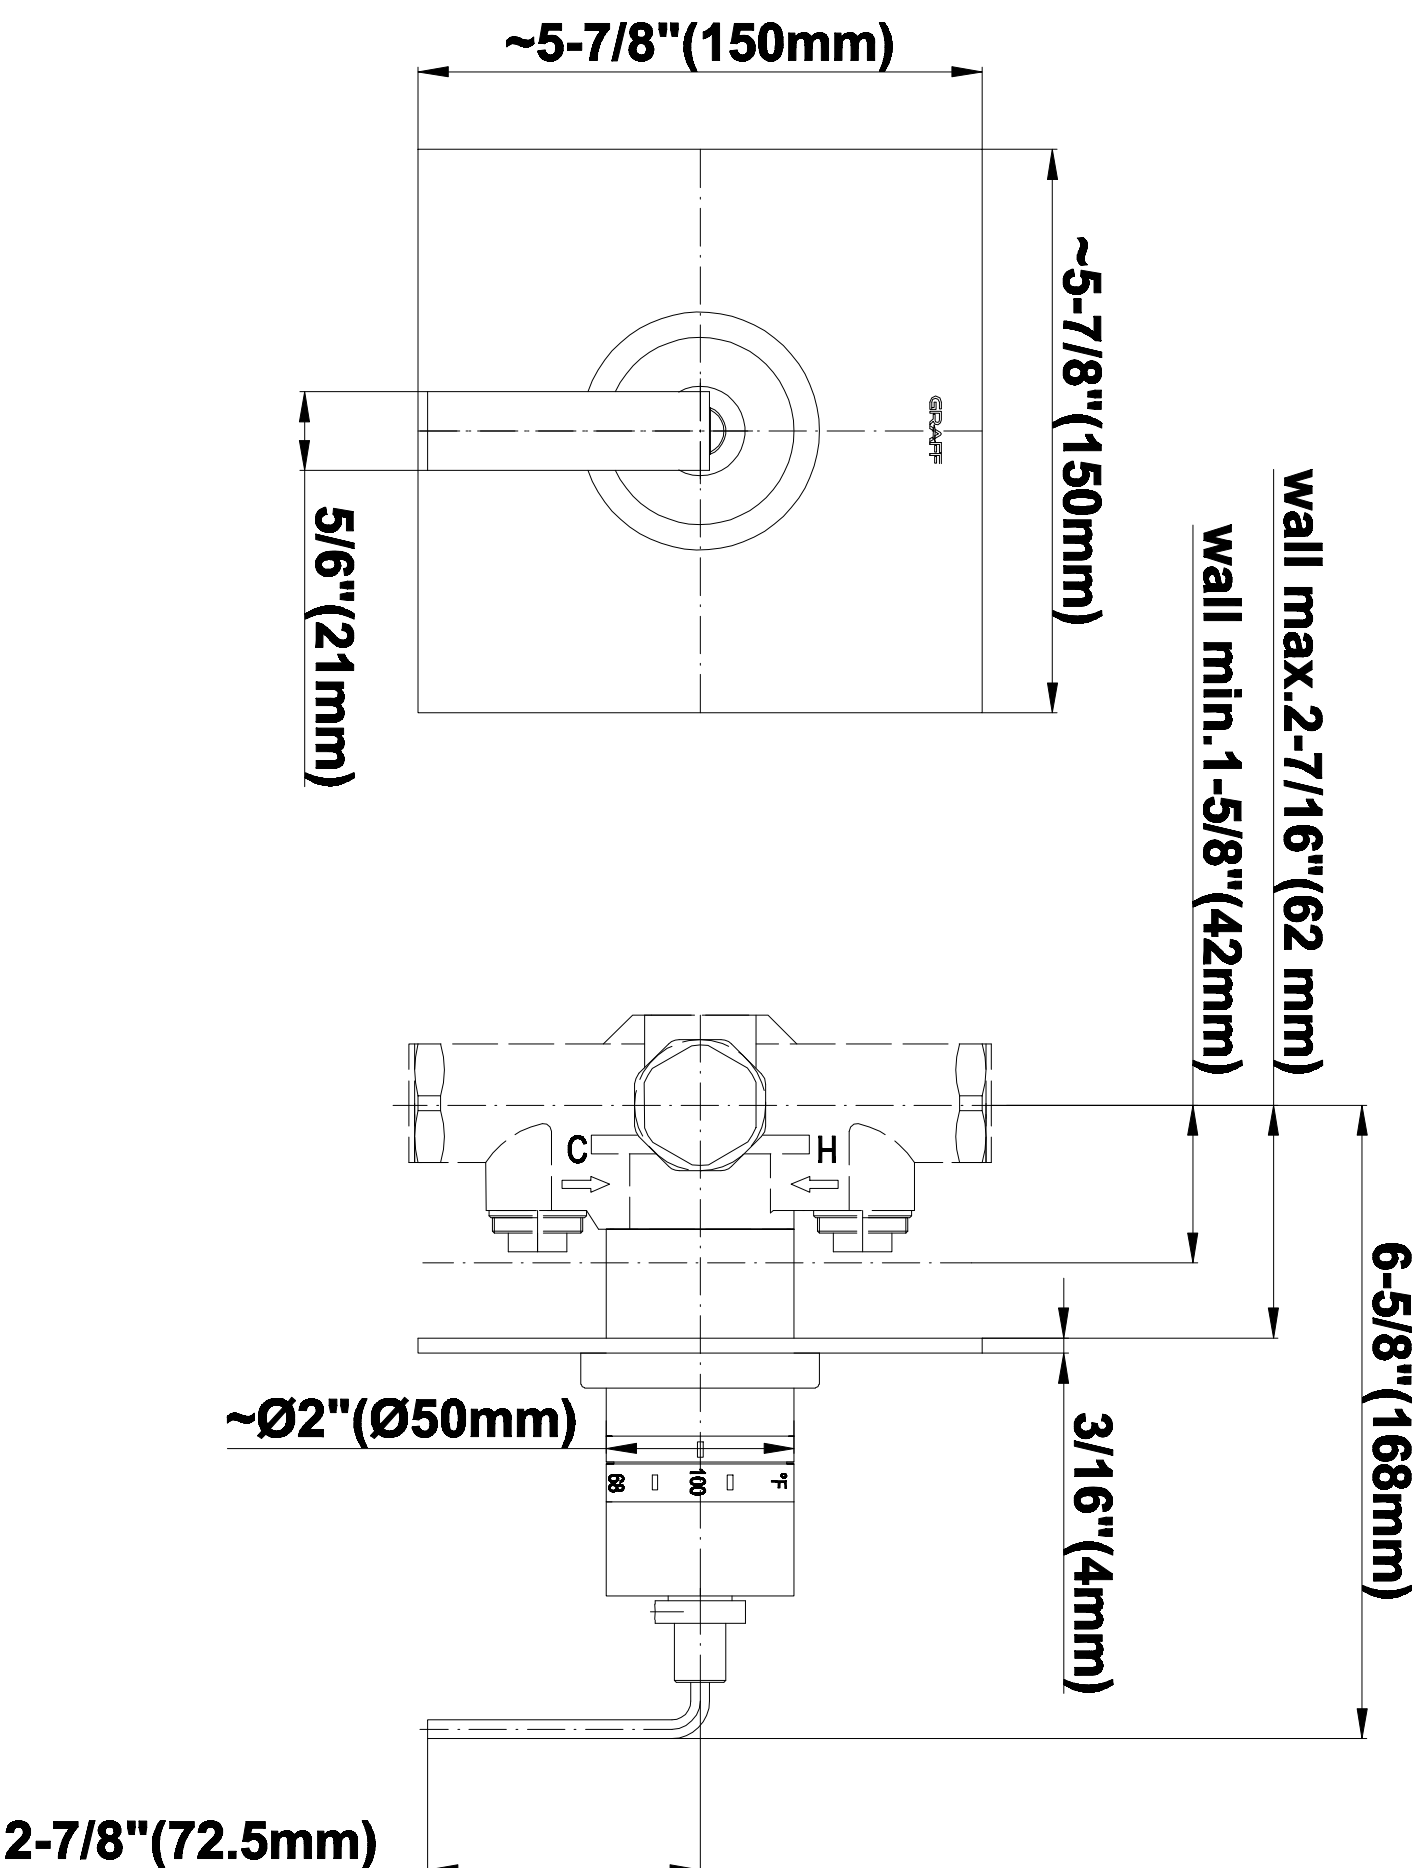

SHOWER
Luna Thermostatic Shower Set w/
Body Sprays & Handshower
(Rough & Trim)
GF1.120A-LM40S

GRAFF®

Information

- Thermostatic showerhead flow rate ≤ 1.8 max gpm
- Handshower flow rate ≤ 1.5 max gpm
- Body spray flow rate ≤ 1.5 max gpm
- Contemporary square showerhead w/body sprays and handshower flow rate 10.2 gpm @ 60 psi

SHOWER
Rough
G-8005

GRAFF®

Information

- 18.4 gpm @ 60 psi
- 3/4" universal inlets/outlets with female threads
- Built-in service stops
- Complete serviceability from front of all units
- Supplied with protective plastic cover
- Thermostatic valve uses a paraffin wax cartridge

Finishes

Polished
Chrome

Steelnox®
(Satin Nickel)

G-8041

SHOWER
Rough
G-8075

GRAFF®

Information

- 3/4" universal inlets/outlets with female threads
- Supplied with protective plastic cover

Finishes

Polished
Chrome

SteeInox®
(Satin Nickel)

SHOWER
Immersion SOLID Trim Plate
w/Handle
G-8095-LM40S-T

GRAFF®

Information

- Single metal handle
- Decorative trim plate
- Use with G-8070 or G-8075 thermostatic stop/volume control rough valve
- To complete package, you must order rough valve
- ADA