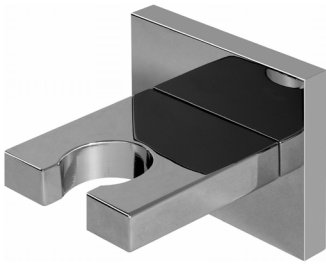

Finishes

Polished
Chrome

Steelnox®
(Satin Nickel)

G-8095

SHOWER
Square Flush Mount Body Spray
w/ Solid Brass Swivel Head
G-8497

GRAFF®

Information

- 12 no-clog, easy-clean silicon jets
- Metal ball-joint allows for 18° angle adjustment of body spray
- Brass wall escutcheon and flush-mounted trim
- 1/2" NPT female thread inlet
- Body spray flow rate \leq 1.5 max gpm

Finishes

Polished
Chrome

Steelnox®
(Satin Nickel)

G-8497

Shower Components

Contemporary Flush-Mount Body Spray with Solid Brass Swivel Head

Product Features

- 12 no-clog, easy-clean silicone jets
- Metal ball-joint allows for 18° angle adjustment of body spray
- Brass wall escutcheon and Flush-mounted trim
- 1/2" NPT female thread inlet
- Body spray flow rate ≤ 1.5 max gpm

* Special order finish- call for availability

SHOWER
Contemporary Square Wall
Bracket for Handshower
G-8632

GRAFF®

Information

- Solid brass construction

Finishes

Polished
Chrome

Steelnox®
(Satin Nickel)

G-8632

Contemporary Square Wall Bracket for Handshower

Product Features

- Solid brass construction

Available Finishes

- Polished Chrome
G-8632-PC
- Steelnox[®]
G-8632-SN

Warranty

- Limited lifetime warranty