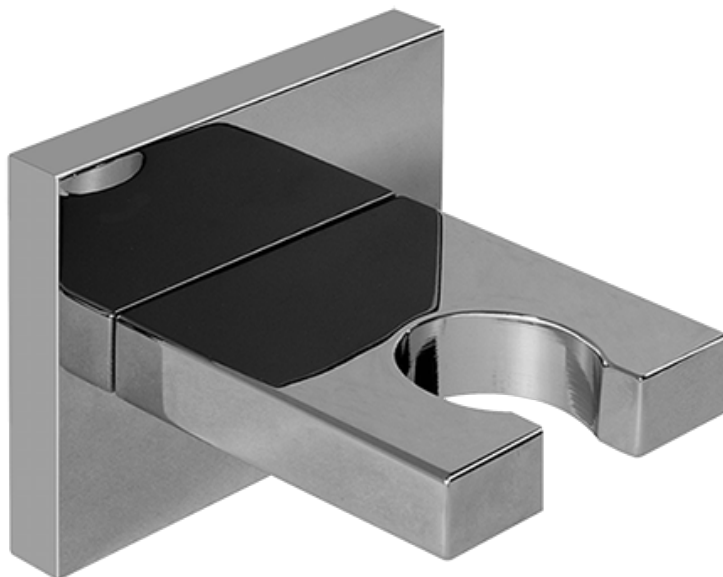

Finishes

Polished
Chrome

Steelnox®
(Satin Nickel)

G-8497

Shower Components

Contemporary Flush-Mount Body Spray with Solid Brass Swivel Head

Product Features

- 12 no-clog, easy-clean silicone jets
- Metal ball-joint allows for 18° angle adjustment of body spray
- Brass wall escutcheon and Flush-mounted trim
- 1/2" NPT female thread inlet
- Body spray flow rate ≤ 1.5 max gpm

SHOWER
59" Shower Hose
G-8605

GRAFF®

Information

- Brass spiral flexible hose with conical nut

Finishes

Polished
Chrome

Steelnox®
(Satin Nickel)

Product Features

* Special order finish- call for availability

SHOWER
Contemporary Square Wall
Bracket for Handshower
G-8632

GRAFF®

Information

- Solid brass construction

Finishes

Polished
Chrome

Steelnox®
(Satin Nickel)

G-8632

Contemporary Square Wall Bracket for Handshower

Product Features

- Solid brass construction

Available Finishes

- Polished Chrome
G-8632-PC
- Steelnox[®]
G-8632-SN

Warranty

- Limited lifetime warranty