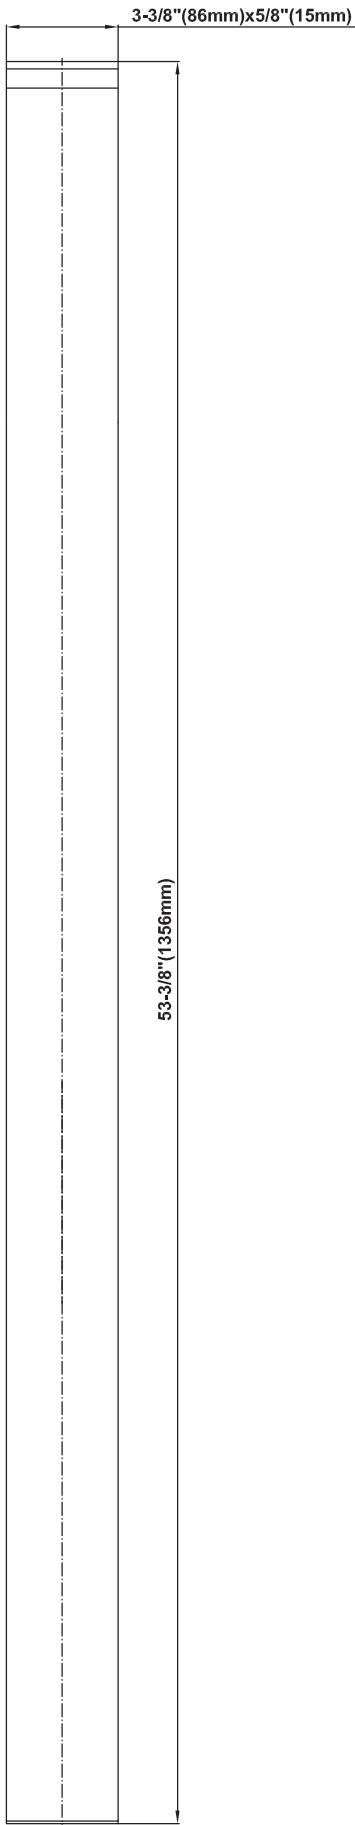

G-8700

LUNA Series