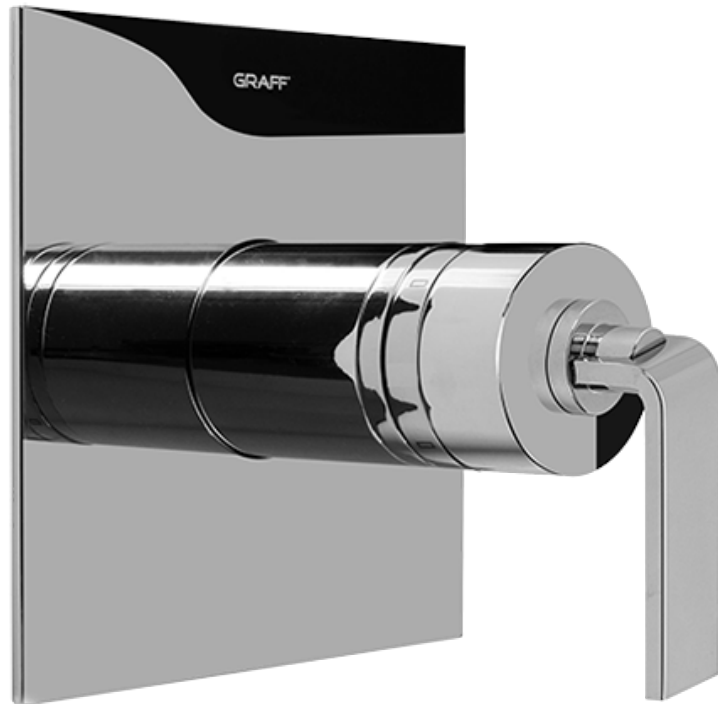

SHOWER
Rough
G-8005

GRAFF®

Information

- 18.4 gpm @ 60 psi
- 3/4" universal inlets/outlets with female threads
- Built-in service stops
- Complete serviceability from front of all units
- Supplied with protective plastic cover
- Thermostatic valve uses a paraffin wax cartridge

Finishes

Polished
Chrome

Steelnox®
(Satin Nickel)

SHOWER
Immersion SOLID Trim Plate
w/Handle
G-8041-LM40S-T

GRAFF®

Information

- Single metal handle
- Decorative trim plate
- Use with G-8000 or G-8005 thermostatic rough valve
- To complete package, you must order rough valve
- ADA

Finishes

Polished
Chrome

SteeInox®
(Satin Nickel)

SHOWER
Immersion SOLID Trim Plate
w/Handle
G-8095-LM40S-T

GRAFF®

Information

- Single metal handle
- Decorative trim plate
- Use with G-8070 or G-8075 thermostatic stop/volume control rough valve
- To complete package, you must order rough valve
- ADA

Finishes

Polished
Chrome

Steelnox®
(Satin Nickel)

G-8497

Shower Components

Contemporary Flush-Mount Body Spray with Solid Brass Swivel Head

Product Features

- 12 no-clog, easy-clean silicone jets
- Metal ball-joint allows for 18° angle adjustment of body spray
- Brass wall escutcheon and Flush-mounted trim
- 1/2" NPT female thread inlet
- Body spray flow rate ≤ 1.5 max gpm