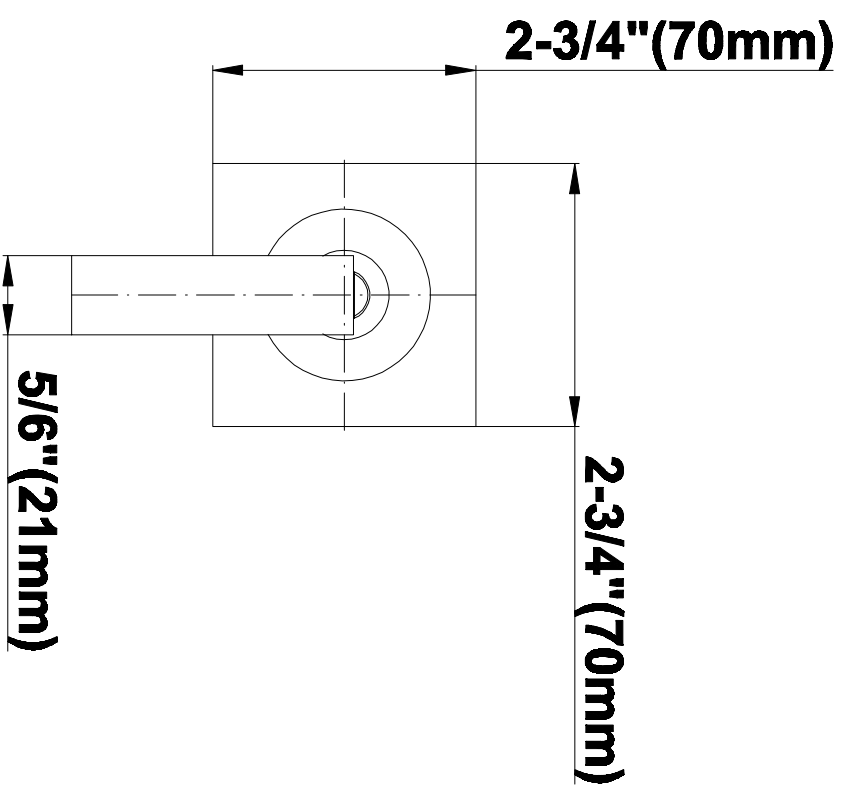

SHOWER
Luna Thermostatic Shower Set w/
Body Sprays & Handshower
(Rough & Trim)
GF1.120A-LM40S

GRAFF®

Information

- Thermostatic showerhead flow rate ≤ 1.8 max gpm
- Handshower flow rate ≤ 1.5 max gpm
- Body spray flow rate ≤ 1.5 max gpm
- Contemporary square showerhead w/body sprays and handshower flow rate 10.2 gpm @ 60 psi

Finishes

Polished
Chrome

SteeInox®
(Satin Nickel)

SHOWER
Immersion SOLID Trim Plate
w/Handle
G-8095-LM40S-T

GRAFF®

Information

- Single metal handle
- Decorative trim plate
- Use with G-8070 or G-8075 thermostatic stop/volume control rough valve
- To complete package, you must order rough valve
- ADA

Finishes

Polished
Chrome

Steelnox®
(Satin Nickel)

G-8095

SHOWER
Square Flush Mount Body Spray
w/ Solid Brass Swivel Head
G-8497

GRAFF®

Information

- 12 no-clog, easy-clean silicon jets
- Metal ball-joint allows for 18° angle adjustment of body spray
- Brass wall escutcheon and flush-mounted trim
- 1/2" NPT female thread inlet
- Body spray flow rate \leq 1.5 max gpm

Finishes

Polished
Chrome

Steelnox®
(Satin Nickel)

G-8497

Shower Components

Contemporary Flush-Mount Body Spray with Solid Brass Swivel Head

Product Features

- 12 no-clog, easy-clean silicone jets
- Metal ball-joint allows for 18° angle adjustment of body spray
- Brass wall escutcheon and Flush-mounted trim
- 1/2" NPT female thread inlet
- Body spray flow rate ≤ 1.5 max gpm