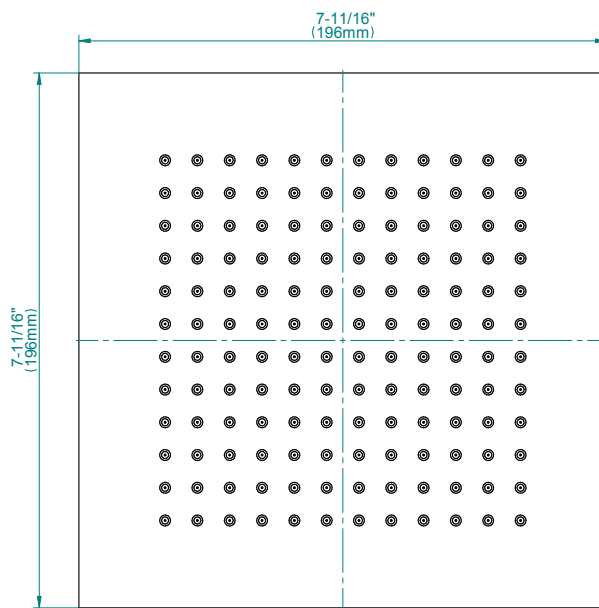

Code Compliance

- CALGreen

Warranty

- Limited lifetime warranty

For complete warranty information go to www.graff-designs.com/en-nam/warranty

The measurements shown are for reference only. Products and specifications shown are subject to change without notice. Revised 12/2017

www.graff-designs.com | phone: 800-954-4723