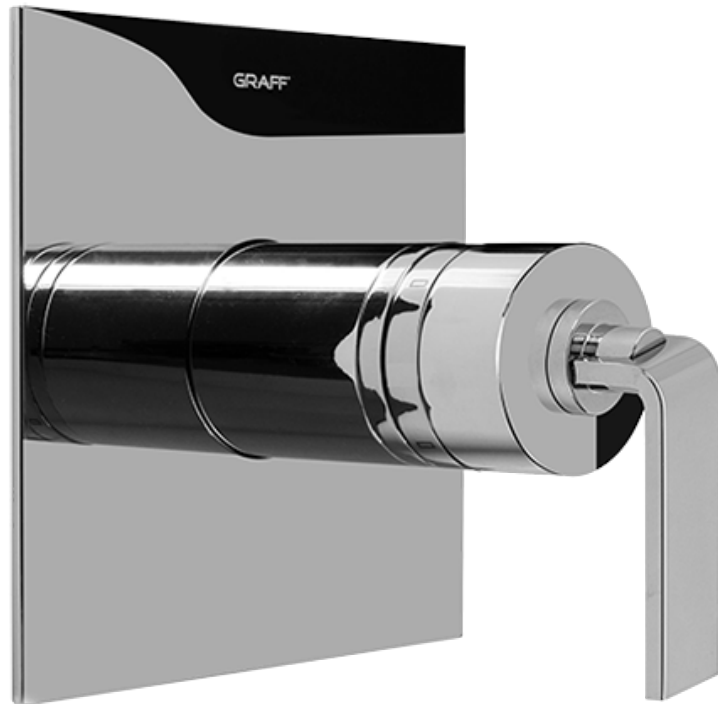

## Information

- 18.4 gpm @ 60 psi
- 3/4" universal inlets/outlets with female threads
- Built-in service stops
- Complete serviceability from front of all units
- Supplied with protective plastic cover
- Thermostatic valve uses a paraffin wax cartridge

## Finishes

Polished  
Chrome

Steelnox®  
(Satin Nickel)

SHOWER  
Immersion SOLID Trim Plate  
w/Handle  
**G-8041-LM40S-T**

---

**GRAFF®**

### Information

- Single metal handle
- Decorative trim plate
- Use with G-8000 or G-8005 thermostatic rough valve
- To complete package, you must order rough valve
- ADA