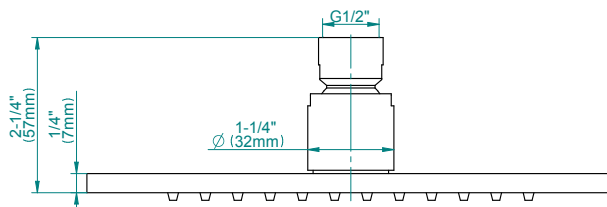

Code Compliance

- CALGreen

Warranty

- Limited lifetime warranty

For complete warranty information go to www.graff-designs.com/en-nam/warranty

The measurements shown are for reference only. Products and specifications shown are subject to change without notice. Revised 12/2017

www.graff-designs.com | phone: 800-954-4723