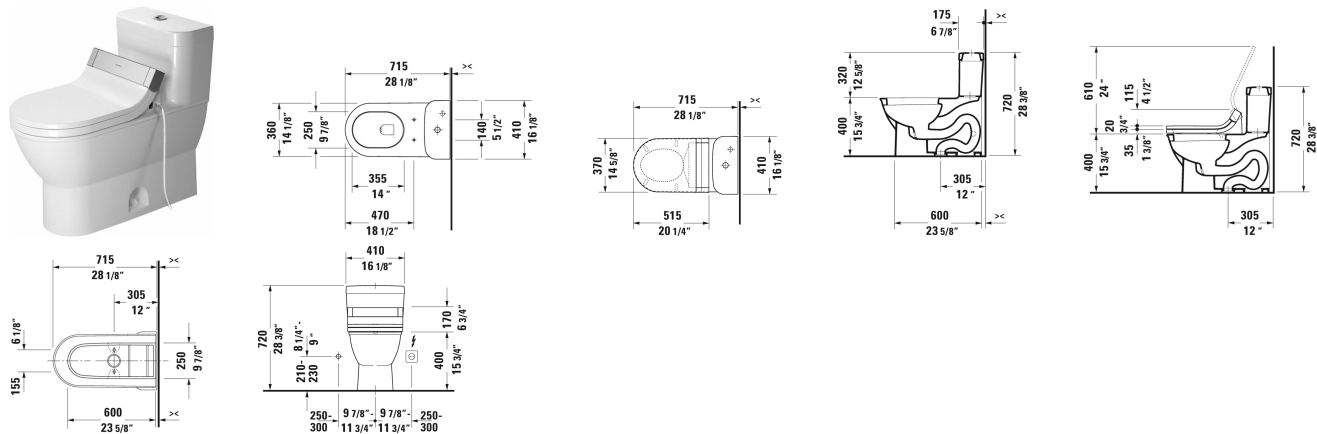

Darling New Toilet kit # D2102000

< 15 3/4" Inch >

Toilet kit	Dimension	Weight	Order number
One-Piece toilet & SensoWash® Starck shower-toilet seat			
Colors			
00 White			
Variant			
	15 3/4" x 28 1/8" Inch	119.1 lb	D2102000
Suitable products			
SensoWash® Starck shower-toilet seat for Starck 2, Starck 3 and Darling New* Rear-, Lady- and Comfortwash, individual adjustment of water-, air- and seat surface temperature as well as nozzle position and jet strength, power actuated lid and seat, night light, 2 individually programmable user profiles, remote control included, self-cleaning wand, on / off-button, Quick release: easy seat unit removal and attachment, 14 5/8" x 20 1/4" Inch	14 5/8" x 20 1/4" Inch		610000
One-Piece toilet back-to-wall, syphonic, 12" rough-in, with single flush piston valve, top flush, suitable for SensoWash Starck, cUPC® listed*, 1.28 gpf, 15 3/4" x 28 1/8" Inch	15 3/4" x 28 1/8" Inch		212301

All drawings contain the necessary measurements which are subject to standard tolerances. They are stated in inch & mm and are non-binding. Exact measurements, in particular for customized installation scenarios, can only be taken from the finished ceramic piece.