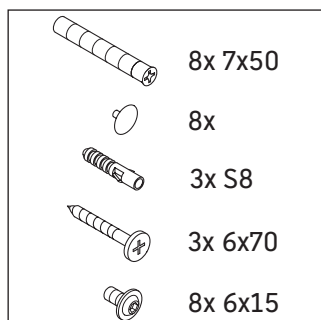

## Mounting instructions

D	20 mm	25 mm
X	620 mm	615 mm
Y	570 mm	565 mm

Follow all other installation instructions!