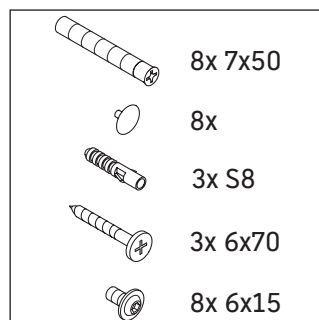

## Mounting instructions

D	20 mm	25 mm
X	620 mm	615 mm
Y	570 mm	565 mm

Follow all other installation instructions!