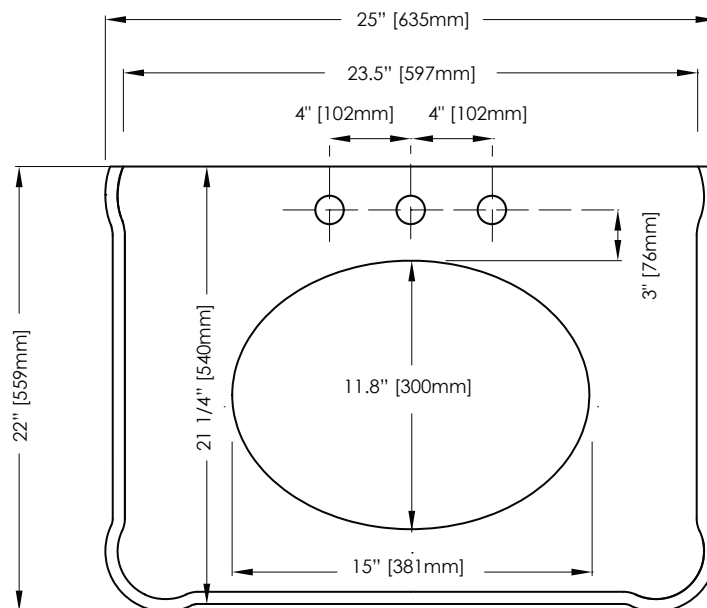

PRODUCT DIAGRAM

TOP

Clean the vanity top with a soft cloth and a mild cleanser.