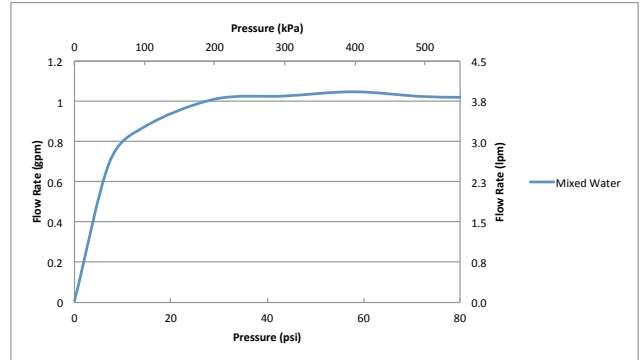

TLG10201U

GB Widespread Faucet

SPECIFICATIONS

Material	Brass
Maximum Flow Rate	1.2 gpm (4.5 lpm)
Warranty	Lifetime Limited Warranty (Residential Use) One Year (Commercial Use)