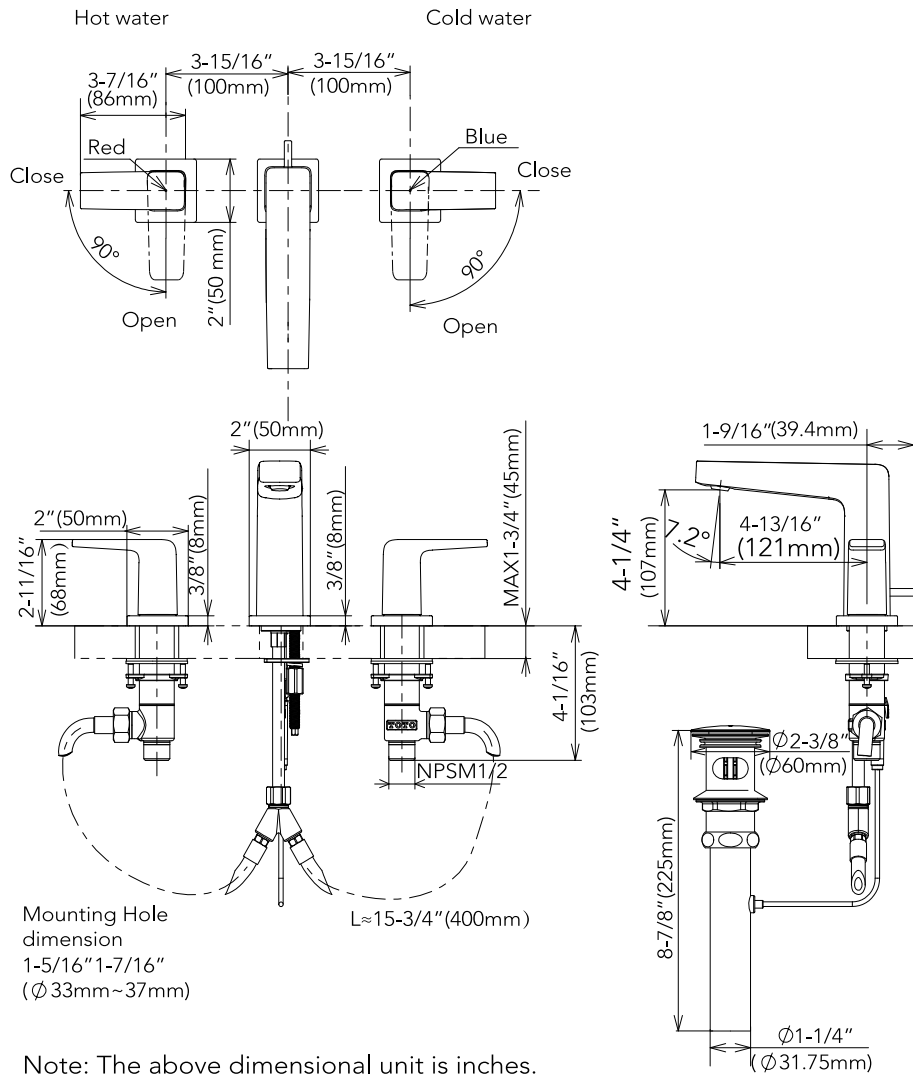

DIMENSIONS

TOTO

These dimensions and specifications are subject to change without notice

Ph: (888) 295-8134 | Fax: (800) 699-4889 | www.totousa.com | © TOTO USA

SS-01610 v.01