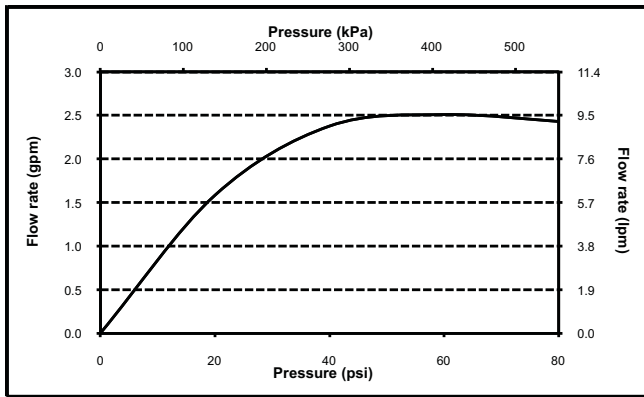

TS300A55 & TS300A65

Traditional Collection Series A Multi-Spray Showerhead

SPECIFICATIONS

- Warranty: Lifetime Limited Warranty (Residential Use)
  One Year (Commercial Use)
- Material: Brass / Plastics
- Shipping Weight: TS300A55: 0.9 lbs.
  TS300A65: 1.1 lbs.
- Shipping Dimensions: TS300A55 & TS300A65:
  3-1/2" L x 5-3/4" W x 6-3/4" H
- Maximum Flow Rate: 2.5 gpm (9.5 lpm)

INSTALLATION NOTES

OPTIONAL SHOWERHEAD COMPONENT:
TS300N6: Shower Arm 6" sold separately.

TOTO®

These dimensions and specifications are subject to change without notice