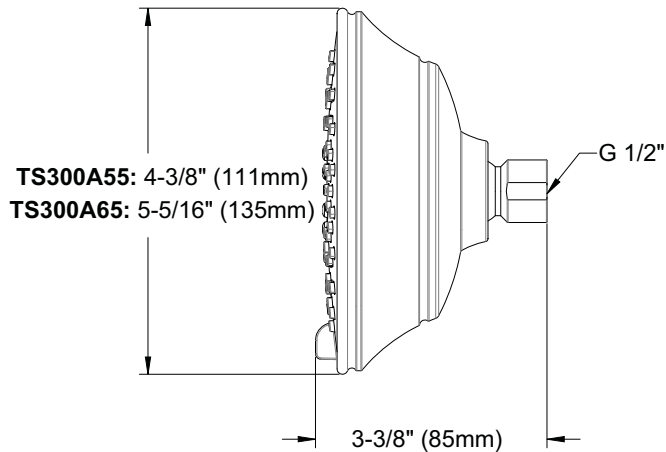

- Meets or exceeds ASME A112.18.1/CSA B125.1
- Certifications: IAPMO(cUPC), State of Massachusetts and others
- Code Compliance: UPC, IPC, NSPC, NPC Canada, and others

PRODUCT SPECIFICATION

The multi-spray showerhead shall have a maximum flow rate of 2.5 gpm (9.5 lpm). TS300A55 shall have a 4-1/2" showerhead and a 4" diameter spray face. TS300A65 shall have a 5-1/2" showerhead and a 5" diameter spray face. Product shall have 5 multifunction spray modes. Spray modes shall be spray, spray and massage combo, massage, mist and pause. Product shall have rubber nozzles to prevent limescale build up. Product shall be TOTO Model TS300A____ #____.

TS300A55: Traditional Collection Series A Multi-Spray Showerhead 4-1/2"

TS300A65: Traditional Collection Series A Multi-Spray Showerhead 5-1/2"

Please note the following component is sold separately:

TS300N6: Shower Arm 6"

TS300A55 & TS300A65

Traditional Collection Series A Multi-Spray Showerhead

SPECIFICATIONS

- Warranty: Lifetime Limited Warranty (Residential Use)
One Year (Commercial Use)
- Material: Brass / Plastics
- Shipping Weight: TS300A55: 0.9 lbs.
TS300A65: 1.1 lbs.
- Shipping Dimensions: TS300A55 & TS300A65:
3-1/2" L x 5-3/4" W x 6-3/4" H
- Maximum Flow Rate: 2.5 gpm (9.5 lpm)

INSTALLATION NOTES

OPTIONAL SHOWERHEAD COMPONENT:
TS300N6: Shower Arm 6" sold separately.

TOTO®

These dimensions and specifications are subject to change without notice