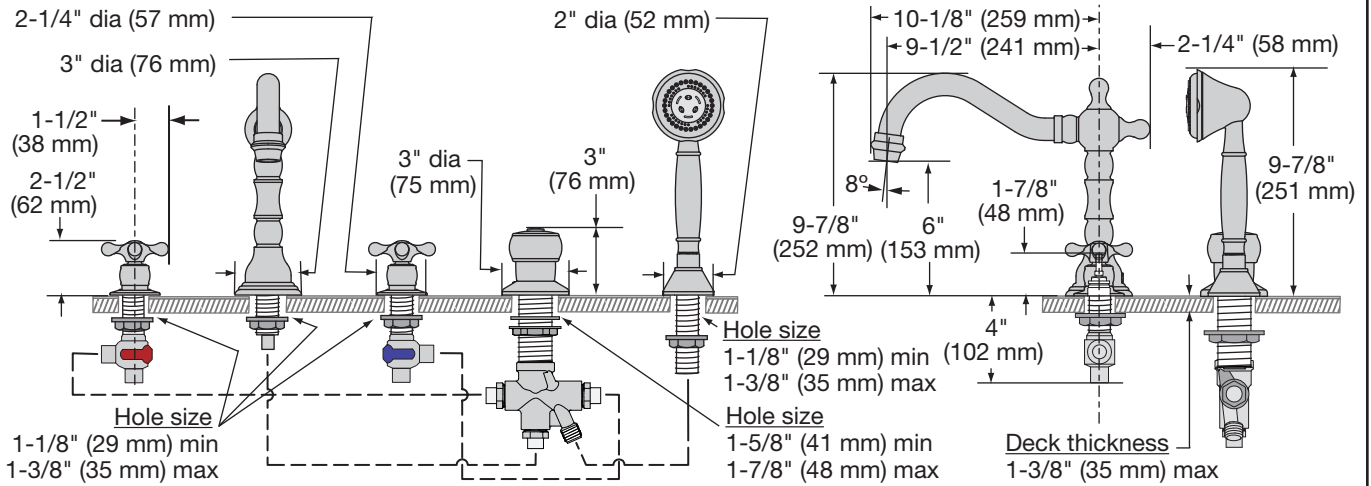

- STN Satin nickel
- Polished chrome (standard finish)

Options / Modifications

Append appropriate -suffix to model number.

Feature Highlights

- Two handle Roman Tub Faucet with quarter turn ceramic control components.
- Handspray with separate push button diverter
- 1/2 rigid copper tubing connections
- Cast brass spout
- Metal construction, polished chrome finish

Standards / Certifications

ASME A112.18.1/CSA B125.1

Warranty

- Limited Lifetime - to the original end purchaser in consumer installations.
- 5 years - for commercial installations

Dimensions Carrington Roman Tub Faucet, SRT-4470

Dimensions Carrington Roman Tub Faucet, SRT-4472

Note: Dimensions subject to change without notice.