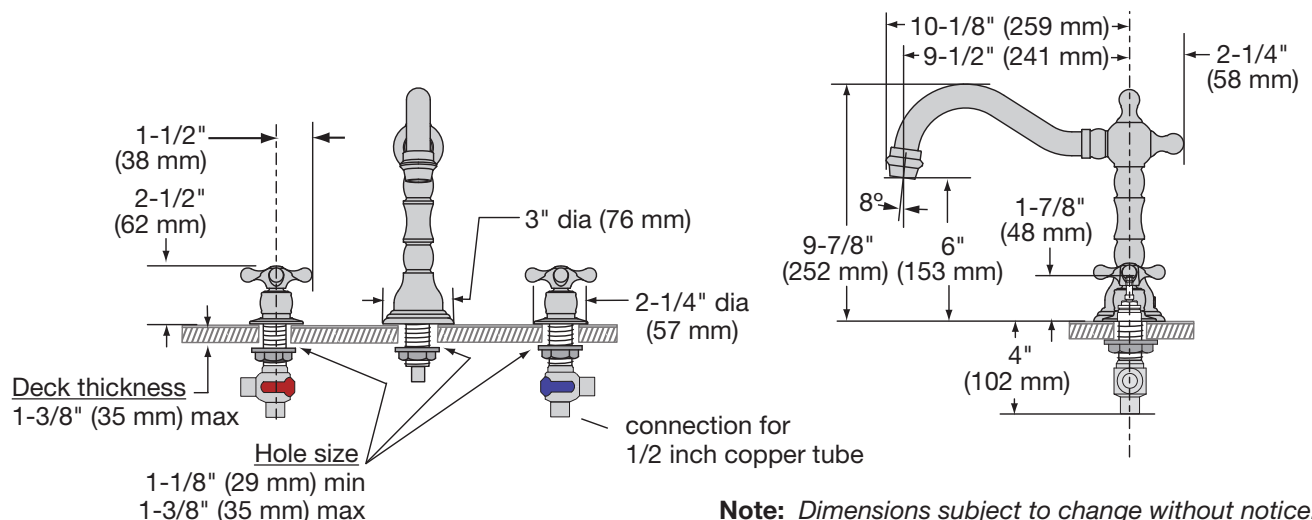

Dimensions Carrington Roman Tub Faucet, SRT-4472

Note: Dimensions subject to change without notice.