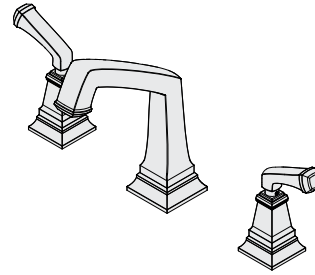

Location:

SYMMONS® Oxford®

Roman Tub Faucet SRT-4270 Specification Submittal

Model Numbers

- SRT-4270 Roman Tub Faucet

Finish Options

Append appropriate -suffix to model number.

- STN Satin Nickel Finish
- ORB Oil Rubbed Bronze Finish
- Polished chrome (standard finish)

Options / Modifications

Append appropriate -suffix to model number.

Feature Highlights

- Two handle Roman Tub Faucet with quarter turn ceramic control components.
- 1/2 rigid copper tubing connections
- Cast brass spout
- Metal construction
- Standard finish is polished chrome