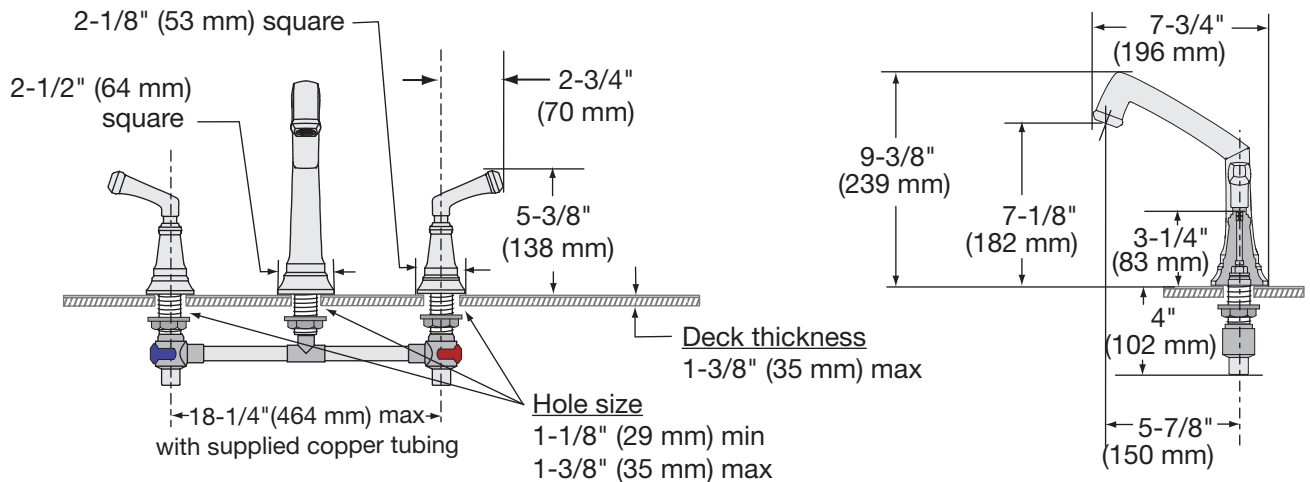

Dimensions Oxford Roman Tub Faucet, SRT-4270

Note: Dimensions subject to change without notice.

Symmons Industries, Inc. ■ 31 Brooks Drive ■ Braintree, MA 02184
Phone: (800) 796-6667 ■ Fax: (800) 961-9621
Website: symmons.com ■ Email: gethelp@symmons.com
Copyright © 2018 Symmons Industries, Inc. ■ ZV-672 REV A ■ 121018