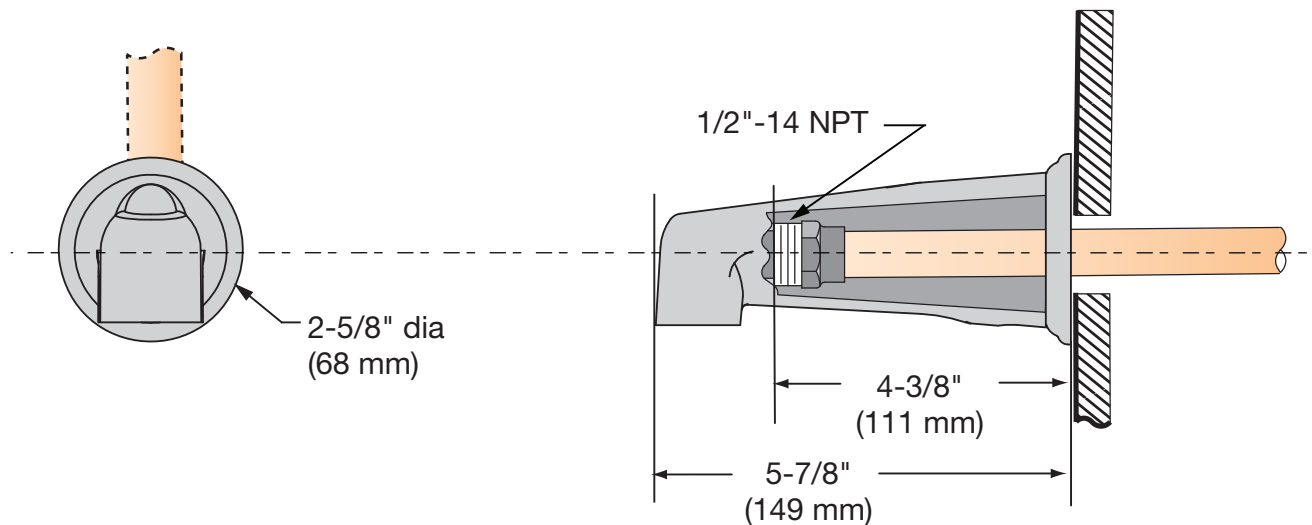

Location:

  
**SYMMONS<sup>®</sup> Elm<sup>™</sup>**

**Tub Spout 552TS**  
**Specification Submittal**

**Feature Highlights**

- Metal construction
- Polished chrome finish (standard)

**Model Numbers**

- 552TS Tub Spout

**Warranty**

- Limited Lifetime - to the original end purchaser in consumer installations.
- 5 years - for commercial installations

**Dimensions** Elm Tub Spout, 552TS

**Note:** Dimensions subject to change without notice.