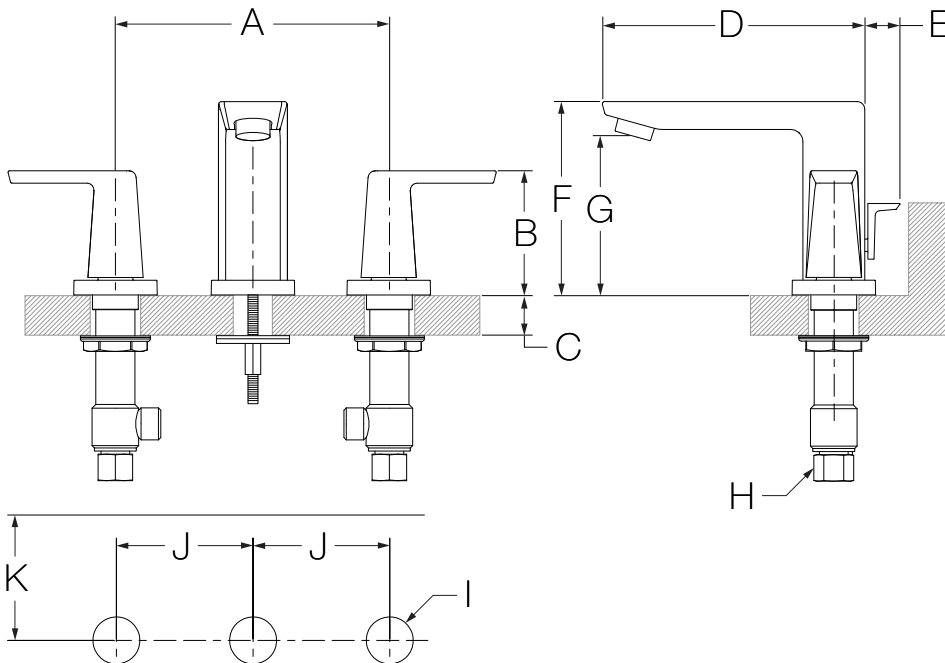

SYMMONS® DS Creations

the smart choice™

SLW-3632-CX-1.5 (S-2850-OMM-1.5) Two Handle Widespread Lavatory Faucet Installation Guide

Model Numbers	Specification
<input type="checkbox"/> SLW-3632-CX-1.5 <i>Two Handle Widespread Lavatory Faucet</i>	Two Handle Widespread Lavatory Faucet featuring 8"-16" mounting configuration shall include ceramic cartridges, 1/2" IPS inlet connections, metal drain assembly and 1.5 gpm (5.7 L/min) aerator. Faucet shall be made from metal construction, plated in standard polished chrome finish.
Modifications <input type="checkbox"/> -1.0  1.0 gpm (3.8 L/min) flow restrictor Note: Append appropriate -suffix to model number.	
Warranty Limited Lifetime - to the original end purchaser in consumer/residential installations. 5 Years - for industrial/commercial installations. Refer to www.symmons.com/warranty for complete warranty information.	

Dimensions

Measurements	
A	8", 203 mm
B	3-1/8", 79 mm
C	Deck Thickness Ref. Min. 1", 25 mm Max. 2-1/4", 57 mm
D	6-11/16", 170 mm
E	7/8", 22 mm
F	5", 127 mm
G	4", 102 mm
H	1/2-14 NPSM (3x) Hole Size
I	Min. Ø 1-3/8", 35 mm Max. Ø 1-1/2", 38 mm
J	4", 102 mm
K	To Backsplash Min. 3-11/16", 94 mm

Notes:

- 1) Dimensions subject to change without notice.
- 2) Hoses removed for clarity.

Parts Breakdown

Notes:

- 1) Apply a bead of silicone around the perimeter of trim installed flush to sink.
- 2) Apply plumber tape to all threaded connections.

Replacement Parts		
Item	Description	Part Number
A	Lift Rod Handle	RL-037
B	Lift Rod	
C	Handle	RL-034
D	Set Screw	
D	Set Screw Flange	RL-035
E	Flange	
F	1.5 Aerator 1.0 Aerator	FLR-101-1.5 FLR-101-1.0
G	Mounting Rod	
H	Rubber Washer	
I	Metal Washer	RL-062
J	Mounting Nut	
K	Cold Cartridge	KN-113
L	Hot Cartridge	KN-114
M	Metal Drain	RL-154LR
Tools Required for Installation		
Adjustable Wrench		
Allen Wrench: Handle (2.5 mm) Flange (2.5 mm)		
Phillips Head Screwdriver		
Plumber Putty		
Plumber Tape		
Silicone		