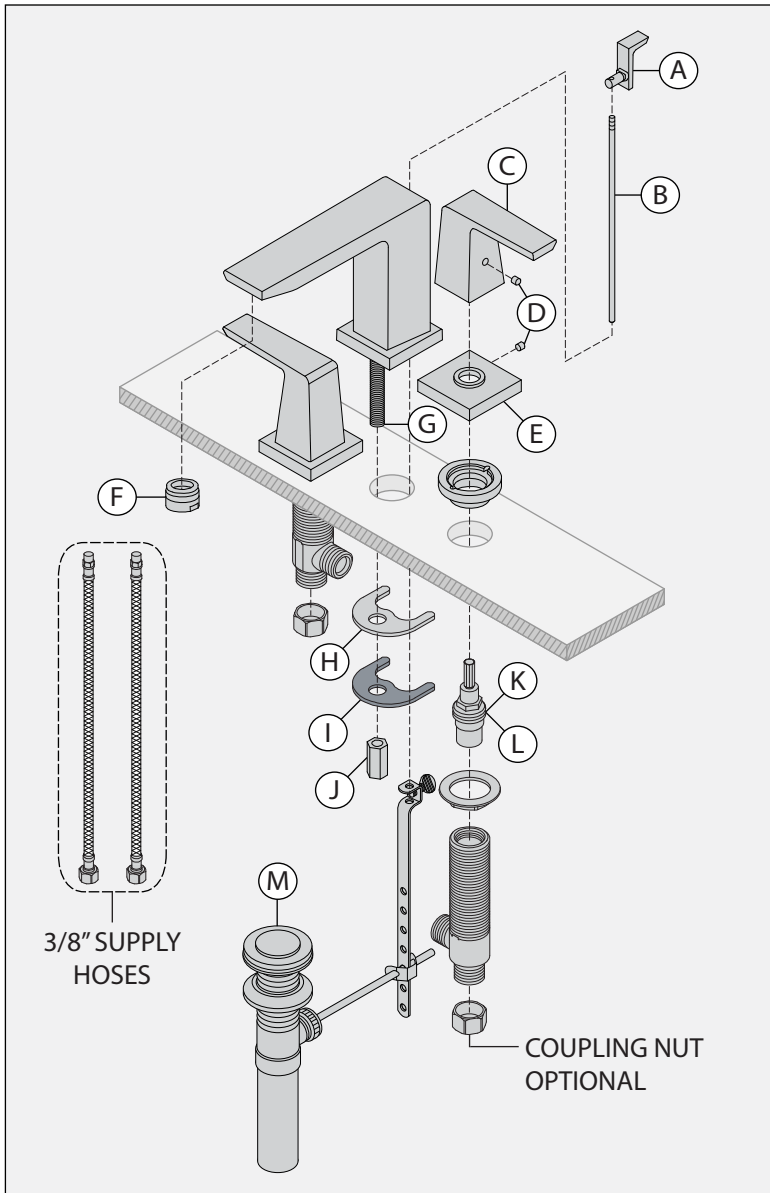

SYMMONS® DS Creations

the smart choice™

SLW-3632-CX-1.5 (S-2850-OMM-1.5) Two Handle Widespread Lavatory Faucet Installation Guide

Model Numbers	Specification
<input type="checkbox"/> SLW-3632-CX-1.5 <i>Two Handle Widespread Lavatory Faucet</i>	Two Handle Widespread Lavatory Faucet featuring 8"-16" mounting configuration shall include ceramic cartridges, 1/2" IPS inlet connections, metal drain assembly and 1.5 gpm (5.7 L/min) aerator. Faucet shall be made from metal construction, plated in standard polished chrome finish.
Modifications <input type="checkbox"/> -1.0  1.0 gpm (3.8 L/min) flow restrictor Note: Append appropriate -suffix to model number.	
Warranty Limited Lifetime - to the original end purchaser in consumer/residential installations. 5 Years - for industrial/commercial installations. Refer to www.symmons.com/warranty for complete warranty information.	

Dimensions

Measurements	
A	8", 203 mm
B	3-1/8", 79 mm
C	Deck Thickness Ref. Min. 1", 25 mm Max. 2-1/4", 57 mm
D	6-11/16", 170 mm
E	7/8", 22 mm
F	5", 127 mm
G	4", 102 mm
H	1/2-14 NPSM (3x) Hole Size
I	Min. Ø 1-3/8", 35 mm Max. Ø 1-1/2", 38 mm
J	4", 102 mm
K	To Backsplash Min. 3-11/16", 94 mm

Notes:

- 1) Dimensions subject to change without notice.
- 2) Hoses removed for clarity.

Parts Breakdown

Notes:

- 1) Apply a bead of silicone around the perimeter of trim installed flush to sink.
- 2) Apply plumber tape to all threaded connections.

Replacement Parts		
Item	Description	Part Number
A	Lift Rod Handle	RL-037
B	Lift Rod	
C	Handle	RL-034
D	Set Screw	
D	Set Screw Flange	RL-035
E	Flange	
F	1.5 Aerator 1.0 Aerator	FLR-101-1.5 FLR-101-1.0
G	Mounting Rod	
H	Rubber Washer	
I	Metal Washer	RL-062
J	Mounting Nut	
K	Cold Cartridge	KN-113
L	Hot Cartridge	KN-114
M	Metal Drain	RL-154LR
Tools Required for Installation		
Adjustable Wrench		
Allen Wrench: Handle (2.5 mm) Flange (2.5 mm)		
Phillips Head Screwdriver		
Plumber Putty		
Plumber Tape		
Silicone		