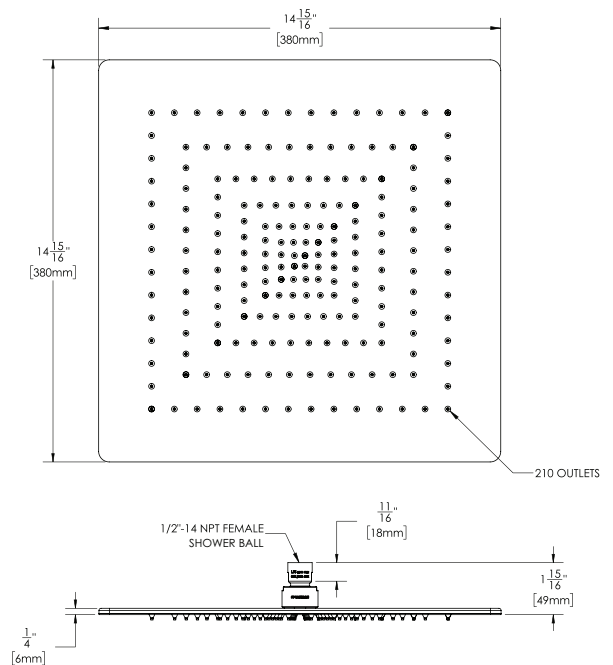

Lura® 15" Rain Shower

MODEL:

- S-2764-E2: 2.0 GPM (7.6L/min) flow rate
- S-2764-E175: 1.75 GPM (6.6 L/min) flow rate

FEATURES:

- 210 rubber spray outlets, 1 spray pattern
- Steel rain shower with brass ball assembly
- 1/2" -14 NPTF female inlet
- Corrosion resistant finishes
- Coordinates with Lura Collection

STOCK FINISHES:

PC MB BBZ

WARRANTY:

Visit www.speakman.com for full product warranty information

- Limited Lifetime Warranty (consumer)
- 1 Year Limited Warranty (commercial)

All dimensions are in inches (millimeters) unless otherwise specified and are subject to change without notice.

Architect/Engineer Approval Space:

P: 800-537-2107
F: 800-977-2747
W: WWW.SPEAKMAN.COM
R: 01-MARCH 2020