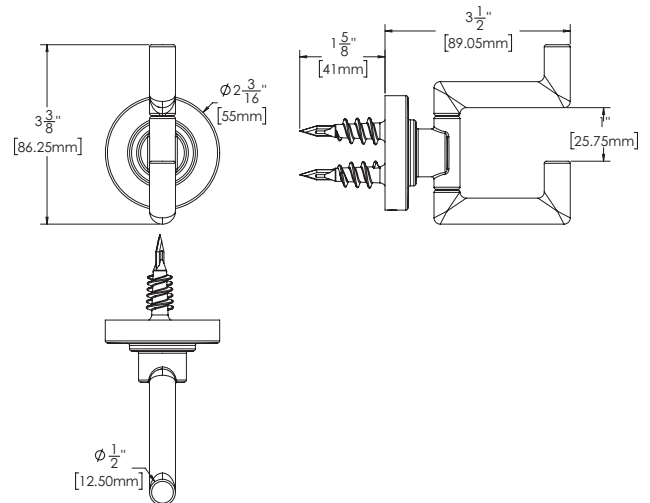

Neo™ Double Robe Hook

FEATURES:

- Metal construction
- Corrosion resistant finishes
- Mounting hardware is included
- Coordinates with Neo Collection

STOCK FINISHES:

SPECIALTY FINISHES:

WARRANTY:

Visit www.speakman.com for full product warranty information

- Limited Lifetime Warranty (consumer)
- 1 Year Limited Warranty (commercial)

All dimensions are in inches (millimeters) unless otherwise specified and are subject to change without notice.

Architect/Engineer Approval Space:

P: 800-537-2107
F: 800-977-2747
W: WWW.SPEAKMAN.COM
R: 03-AUGUST 2021