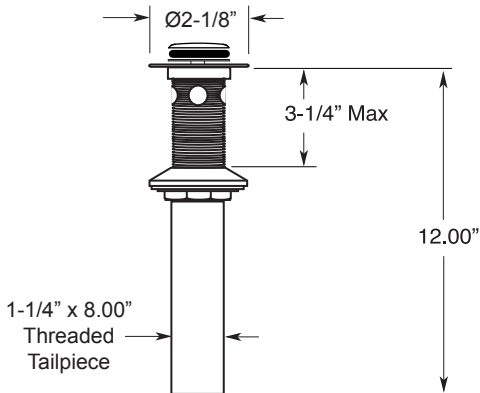

FEATURES:

- All brass construction. Flexible hoses designed to be installed on 8" to 16" centers.
- Includes soft touch drain assembly with overflow P/N: 18.11.052
- Concealed aerator requires aerator removal key P/N: 18.07.050
- Lever handle style with inside screw attachment.
- 20pt 1/4-turn ceramic disc valve cartridge*.
- Available in all finishes. Warranty varies according to finish selection.
- Standard aerator is limited to 1.2 gpm.
- Certified to meet or exceed the following codes and standards:
ASME A112.18.1/CSAB 125.1-2012.

Series 3400

**Widespread Lavatory Set
Carina Handle**

1.342808

SOFT TOUCH
DRAIN ASSEMBLY
P/N 18.11.052

NOTE: Spout and valves install through 1-1/4" diameter holes

* FOR 20PT HANDLE ONLY
Replacement Cartridge
Part Numbers:
Hot - 18.30.036
Cold - 18.30.035

Note: Measurements are subject to change. No responsibility is assumed for use of superseded or voided pages.