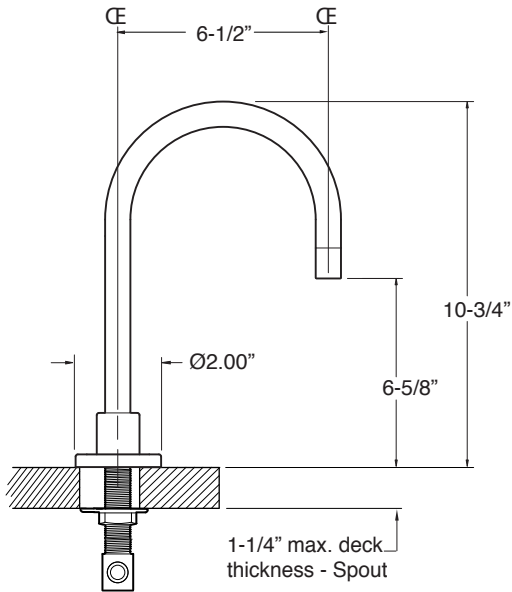

FEATURES:

- All brass construction. Flexible hoses designed to be installed on 8" to 16" centers.
- Includes soft touch drain assembly with overflow P/N: 18.11.052
- Concealed aerator requires aerator removal key P/N: 18.07.050
- Lever handle style with inside screw attachment.
- 20pt 1/4-turn ceramic disc valve cartridge*.
- Available in all finishes. Warranty varies according to finish selection.
- Standard aerator is limited to 1.2 gpm.
- Certified to meet or exceed the following codes and standards:
ASME A112.18.1/CSAB 125.1-2012.

Series 3400

**Widespread Lavatory Set
Carina Handle**

1.342808

SOFT TOUCH
DRAIN ASSEMBLY
P/N 18.11.052

NOTE: Spout and valves install through 1-1/4" diameter holes

* FOR 20PT HANDLE ONLY
Replacement Cartridge
Part Numbers:
Hot - 18.30.036
Cold - 18.30.035

Note: Measurements are subject to change. No responsibility is assumed for use of superseded or voided pages.