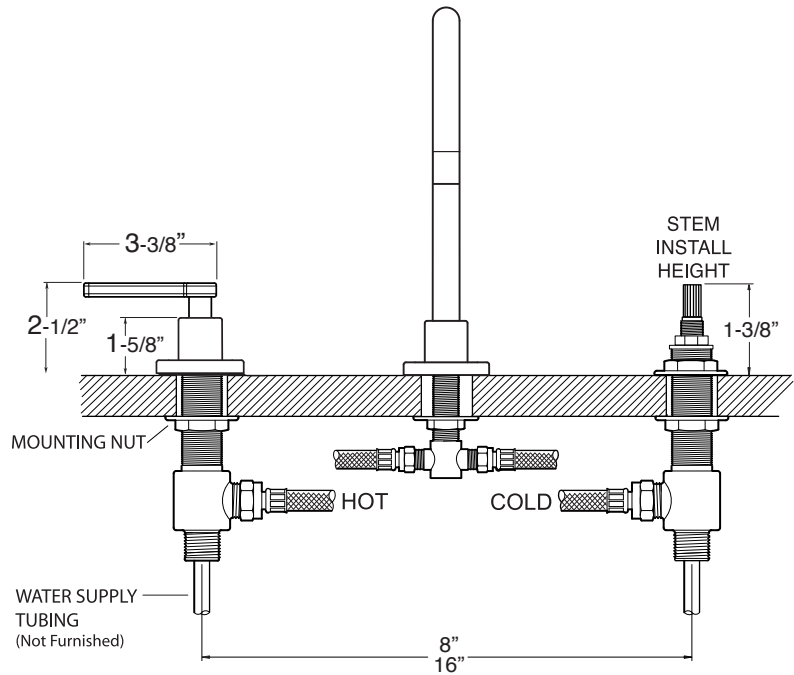

FEATURES:

- All brass construction. Flexible hoses designed to be installed on 8" to 16" centers.
- Includes soft touch drain assembly with overflow P/N: 18.11.052
- Concealed aerator requires aerator removal key P/N: 18.07.050
- Lever handle style with inside screw attachment.
- 20pt 1/4-turn ceramic disc valve cartridge*.
- Available in all finishes. Warranty varies according to finish selection.
- Standard aerator is limited to 1.2 gpm.
- Certified to meet or exceed the following codes and standards:
ASME A112.18.1/CSAB 125.1-2012.

Series 3400

**Widespread Lavatory Set
Carina Handle**

1.342808

SOFT TOUCH
DRAIN ASSEMBLY
P/N 18.11.052

NOTE: Spout and valves install through 1-1/4" diameter holes

* FOR 20PT HANDLE ONLY
Replacement Cartridge
Part Numbers:
Hot - 18.30.036
Cold - 18.30.035

Note: Measurements are subject to change. No responsibility is assumed for use of superseded or voided pages.