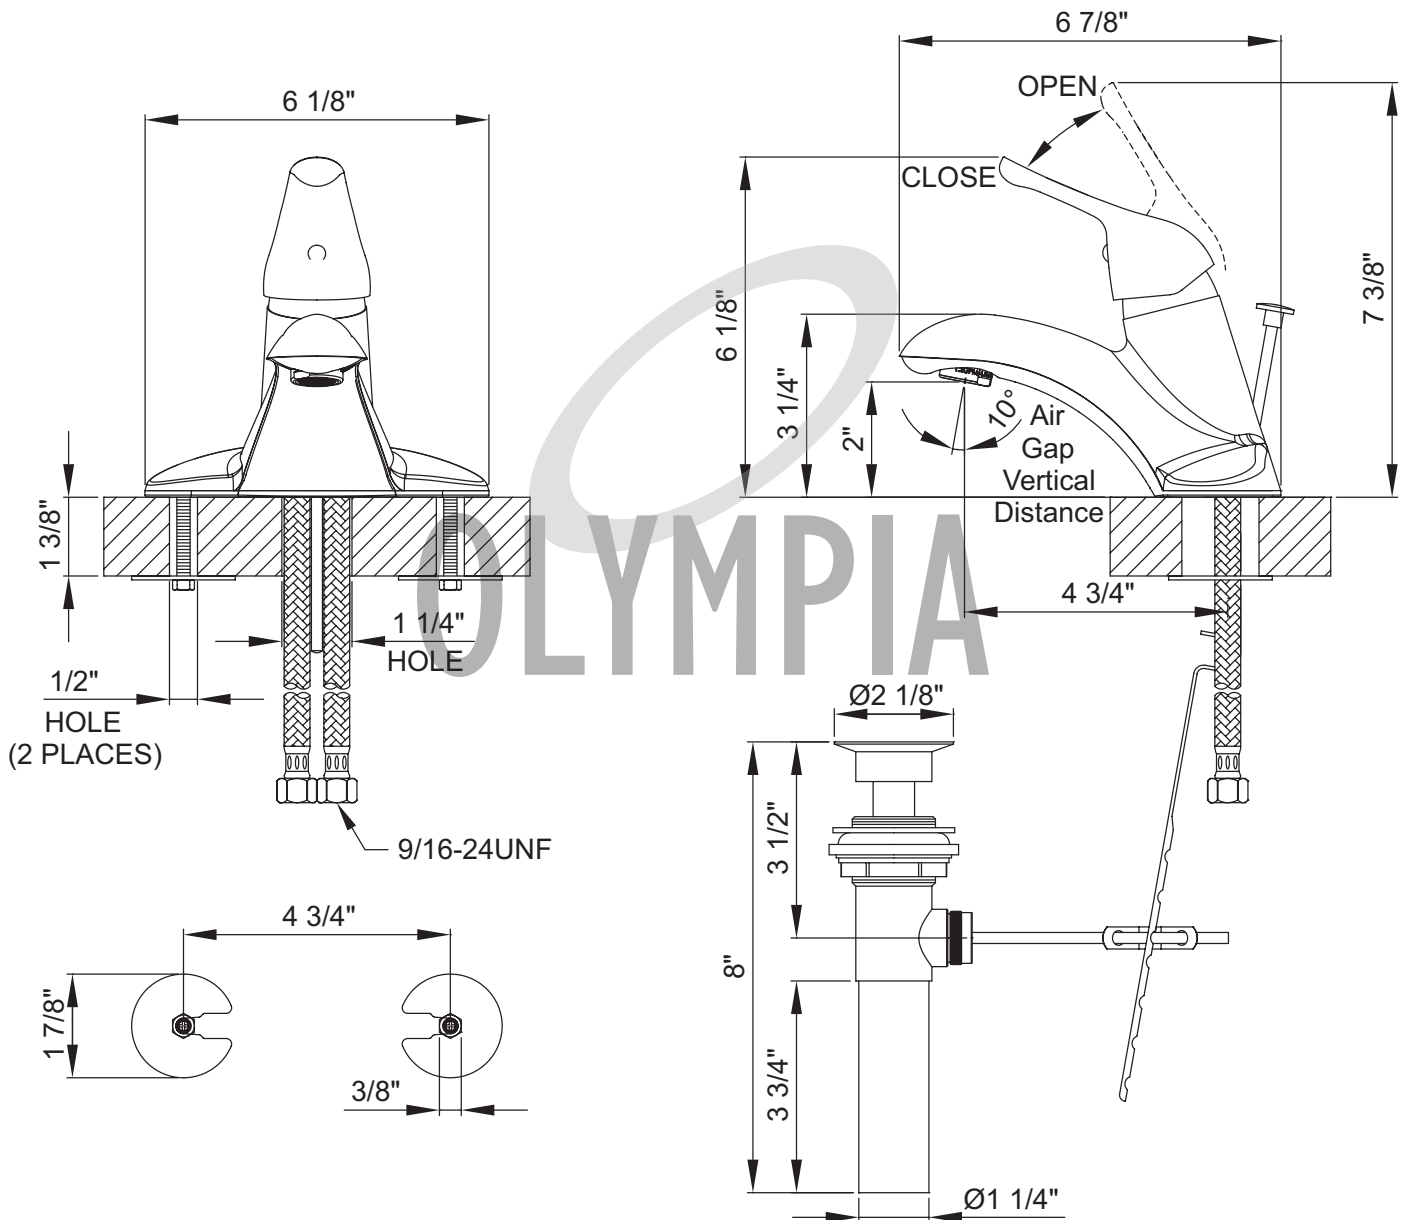

Single Handle Lavatory Faucet

- Metal Lever Handle
- 4-3/4" Reach, 2" From Deck to Aerator
- Stainless Steel Ball Operation
- 3-Hole 4" Installation
- Brass Pop-Up Drain Assembly
- Easy-Install 18" Flex Supply Lines With 3/8" Connections
- With 1.2 GPM Flow Rate

Code and Standards

*For other finishes and flow rates offered, please visit our website, email an inquiry to sales@pioneerind.com or contact our sales at 800-338-9468

Brass Pop-Up Drain