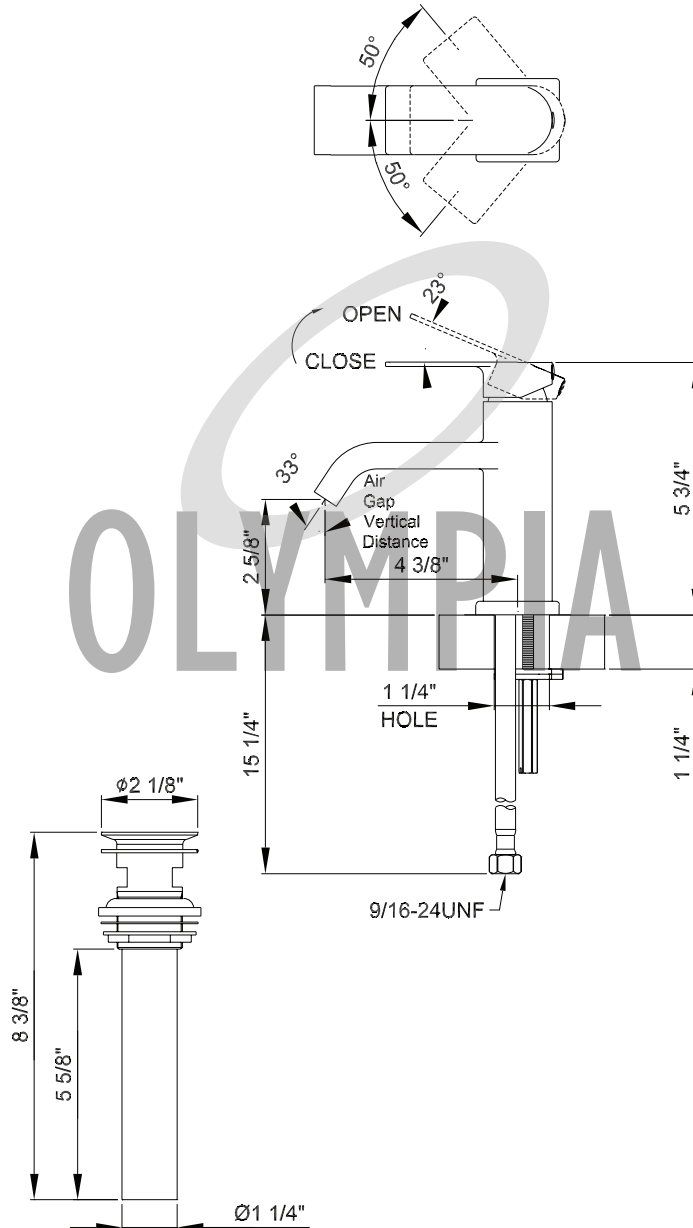

Olympia Faucets
VALUE FOR BUILDERS

L-6095
i4 Series

Single Handle Lavatory Faucet

- Lever Handle
- 4-3/8" Reach, 2-5/8" From Deck to Aerator
- Ceramic Disc Cartridge
- 1-Hole Installation
- 50/50 Push Down Drain With Overflow
- Easy-Install 18" Flex Supply Lines With 3/8" Connections
- With 1.2 GPM Flow Rate

Code and Standards

- ADA: Compliance to ICC/ANSI A117.1 (Lever Handle Only)

*For other finishes and flow rates offered, please visit our website, email an inquiry to sales@pioneerind.com or contact our sales at 800-338-9468

50/50 Push Down Drain