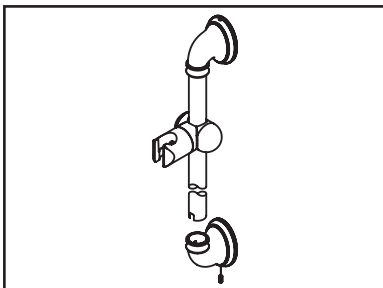

Warnings and Notes:

Check with local plumbing code requirements before installation.
This product should be installed by a local listed plumber.
Do not use plumbers putty on threads.

Installation Steps:

Handheld Shower Set

(1) Drill four 1/4" holes as shown in the drawing. Using hammer to tap plastic anchors into the holes and flush with the wall. Secure the mounting plates on wall with help of mounting screws. Make sure two mounting plates are 25-1/4" apart

(2) Place top mount on the mounting plate. Tighten mounting screw on the side of top mount. Place slide bar to top mount.

(3) Place slide bar to bottom mount. Place bottom mount on mounting plate. Tighten mounting screw on the side of bottom mount. Align the notch on the bottom of slide bar so the notch faces back on bottom mount. Tighten Allen screw by using 3/32" Allen wrench.

(4) For P-4430(1):-Install drop ell to pipe nipple stretch out from the wall. Use silicon to caulk around drop ell to create water tight seal. For P-4420(2):-Install two way diverter to the shower arm. Install vacuum breaker to drop ell or two way diverter outlet end which connects to handheld showerhead hose. Make sure washers inside both hose connection ends. Connect handheld showerhead hose to vacuum breaker and the end with flow restrictor to handheld showerhead. Turn on water to check any leak.