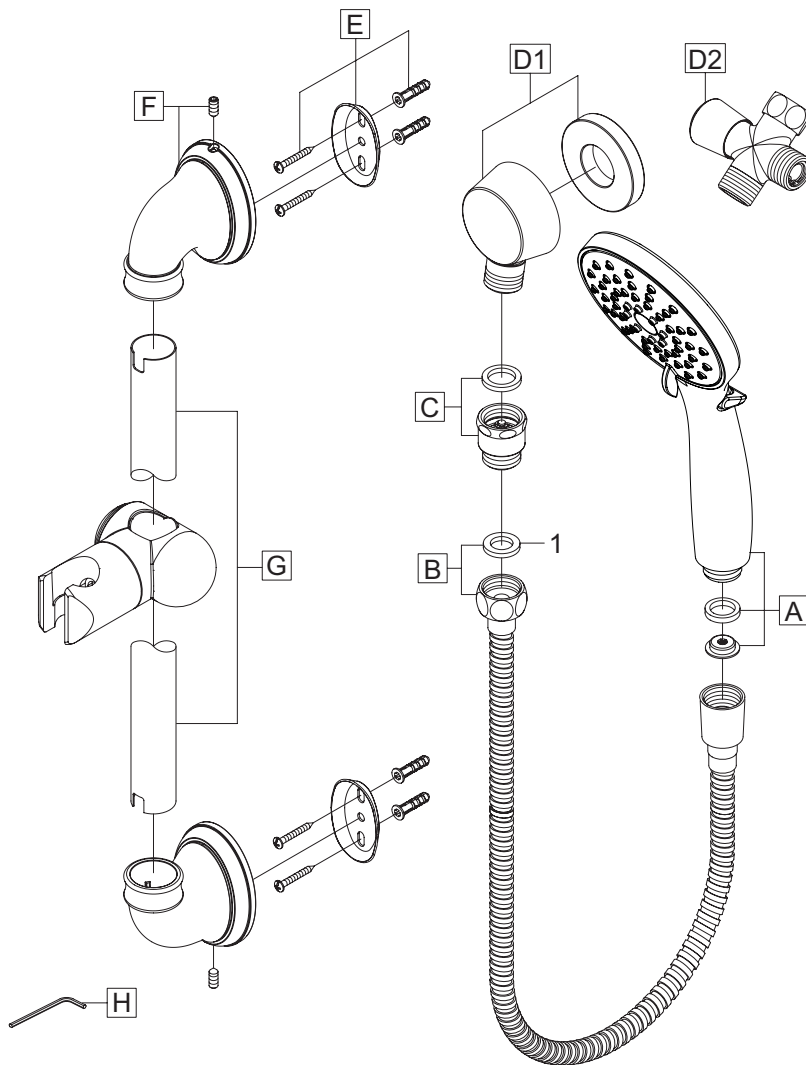

Handheld Shower Set

(1) Drill four 1/4" holes as shown in the drawing. Using hammer to tap plastic anchors into the holes and flush with the wall. Secure the mounting plates on wall with help of mounting screws. Make sure two mounting plates are 25-1/4" apart

(2) Place top mount on the mounting plate. Tighten mounting screw on the side of top mount. Place slide bar to top mount.

(3) Place slide bar to bottom mount. Place bottom mount on mounting plate. Tighten mounting screw on the side of bottom mount. Align the notch on the bottom of slide bar so the notch faces back on bottom mount. Tighten Allen screw by using 3/32" Allen wrench.

(4) For P-4430(1):-Install drop ell to pipe nipple stretch out from the wall. Use silicon to caulk around drop ell to create water tight seal. For P-4420(2):-Install two way diverter to the shower arm. Install vacuum breaker to drop ell or two way diverter outlet end which connects to handheld showerhead hose. Make sure washers inside both hose connection ends. Connect handheld showerhead hose to vacuum breaker and the end with flow restrictor to handheld showerhead. Turn on water to check any leak.

Exploded Drawing:

* Note: Please specify finish/color when ordering.

	ITEM #	DESCRIPTION
A	OP-660008*	1.75 GPM Handheld Showerhead
A	OP-660009*	1.5 GPM Handheld Showerhead
B	OP-460008*	60" SST Hose
C	OP-460020*	Vacuum Breaker
D1	OP-460006*	Drop Ell (For P-4430)
D2	OP-460013*	Two Way Diverter (For P-4420)
E	OP-560001	Mounting Kit
F	OP-460024*	Mount
G	OP-460010*	24" Slide Bar
H	X-5900010	2.5mm Allen Wrench
1	OP-460025	Washer