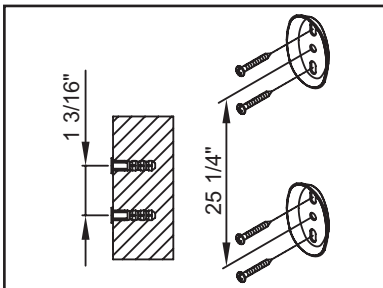

OLYMPIA FAUCETS, INC.
3325 S. Garfield Ave.
Commerce, CA 90040
(888) 772-7701
www.olympiafaucets.com

INSTALLATION

Tools:

Power Drill

Silicone Sealant

Teflon Tape

Rags

Model Number: P-4430, P-4420

Handheld Shower Set

(1) Drill four 1/4" holes as shown in the drawing. Using hammer to tap plastic anchors into the holes and flush with the wall. Secure the mounting plates on wall with help of mounting screws. Make sure two mounting plates are 25-1/4" apart

(2) Place top mount on the mounting plate. Tighten mounting screw on the side of top mount. Place slide bar to top mount.

(3) Place slide bar to bottom mount. Place bottom mount on mounting plate. Tighten mounting screw on the side of bottom mount. Align the notch on the bottom of slide bar so the notch faces back on bottom mount. Tighten Allen screw by using 3/32" Allen wrench.

(4) For P-4430(1):-Install drop ell to pipe nipple stretch out from the wall. Use silicon to caulk around drop ell to create water tight seal. For P-4420(2):-Install two way diverter to the shower arm. Install vacuum breaker to drop ell or two way diverter outlet end which connects to handheld showerhead hose. Make sure washers inside both hose connection ends. Connect handheld showerhead hose to vacuum breaker and the end with flow restrictor to handheld showerhead. Turn on water to check any leak.