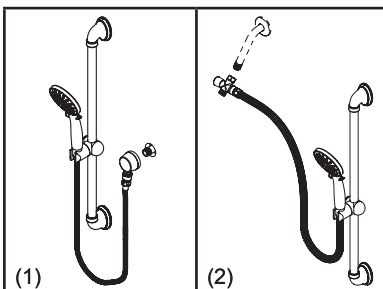

Warnings and Notes:

Check with local plumbing code requirements before installation.
This product should be installed by a local listed plumber.
Do not use plumbers putty on threads.

Installation Steps:

Handheld Shower Set

(1) Drill four 1/4" holes as shown in the drawing. Using hammer to tap plastic anchors into the holes and flush with the wall. Secure the mounting plates on wall with help of mounting screws. Make sure two mounting plates are 25-1/4" apart

(2) Place top mount on the mounting plate. Tighten mounting screw on the side of top mount. Place slide bar to top mount.

(3) Place slide bar to bottom mount. Place bottom mount on mounting plate. Tighten mounting screw on the side of bottom mount. Align the notch on the bottom of slide bar so the notch faces back on bottom mount. Tighten Allen screw by using 3/32" Allen wrench.

(4) For P-4430(1):-Install drop ell to pipe nipple stretch out from the wall. Use silicon to caulk around drop ell to create water tight seal. For P-4420(2):-Install two way diverter to the shower arm. Install vacuum breaker to drop ell or two way diverter outlet end which connects to handheld showerhead hose. Make sure washers inside both hose connection ends. Connect handheld showerhead hose to vacuum breaker and the end with flow restrictor to handheld showerhead. Turn on water to check any leak.