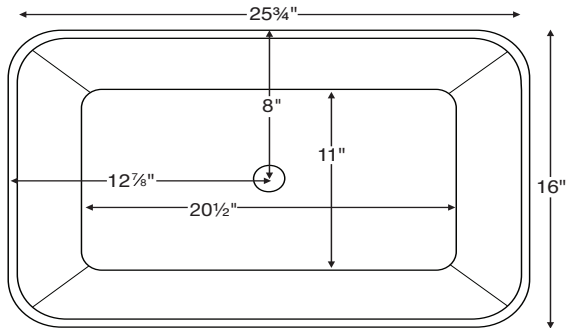

Addison

| |
|------------------------|
| MODEL 739 |
| 25.75" x 16" x 4" |
| VESSEL STYLE |
| SculptureStone® |
| 30 lbs / 14 kg |

Vessel style sink installs on top of the vanity.
Cut-out for the drain installation required.

• Before discarding packaging, check for accessories that may be inside.
• All product measurements are ±1/2".
• Specifications and configurations are subject to change without notice.
• Measurements herein supersede all others published prior to publication date below.