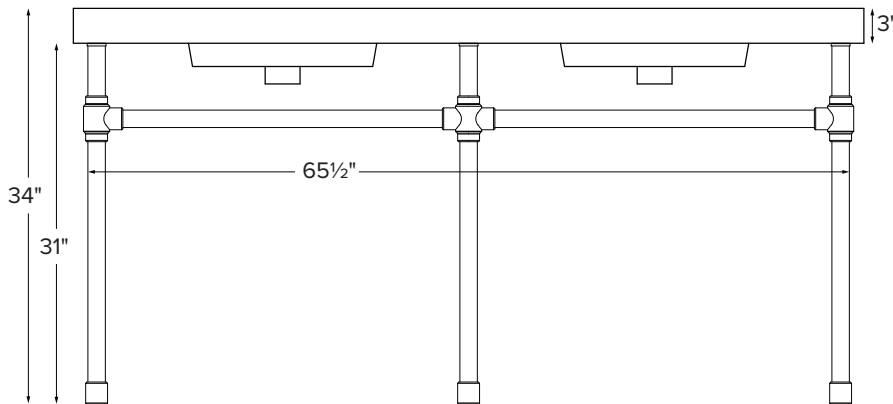

68" Modern Vanity

Model # CP801-68

68" x 22" x 34"

Due to the nature of this product, it is not offered in custom sizes. Measurements are $\pm 1/2$ " and are subject to change without notice. Data herein supersedes all previous prior to publication date indicated below.

CONSTRUCTION AND STANDARD FEATURES

- 68" Modern Top includes the Petra 1 bowl (5/4" depth).
- Double-bowl design; 1.5" drain opening.
- The top is one-piece construction using SculptureStone® material, which is solid through and through.
- This material is non-porous, stain, mold and mildew-resistant, making cleaning and maintenance easy.
- Same material and color all the way through, with minor variations due to use of natural minerals.
- Palmer legs systems are fabricated from solid brass tubing and components.
- All leg fittings are precision machined, not cast, from solid rod.
- Metal finishes are architectural grade, polished and plated to perfection.
- Five-Year Limited Residential Warranty for MTI tops and Palmer console leg system.

Size and Style	Details	Top Finish	Part #	List Price
68" Modern without shelves	<u>Top:</u> Double Petra 1 bowls <u>Legs:</u> Palmer Studio 1.5 Legs standard in chrome finish	Matte White	CP801-68MT	\$10,095
		Gloss White	CP801-68GL	\$10,945
68" Modern with shelves	<u>Top:</u> Double Petra 1 bowls <u>Legs:</u> Palmer Studio 1.5 Legs standard in chrome finish <u>Shelf:</u> Two shelves made of SculptureStone, each measuring 30" x 16 ³ / ₈ "	Matte White	CPS801-68MT	\$12,155
		Gloss White	CPS801-68GL	\$13,325