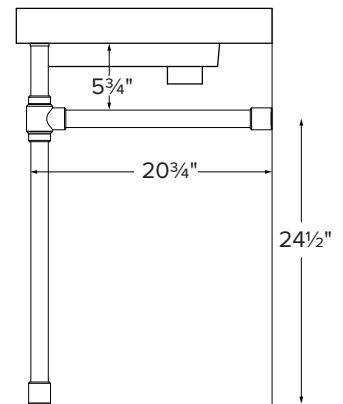

68" Modern Vanity

Model # CP801-68

68" x 22" x 34"

Due to the nature of this product, it is not offered in custom sizes. Measurements are $\pm 1/2$ " and are subject to change without notice. Data herein supersedes all previous prior to publication date indicated below.

CONSTRUCTION AND STANDARD FEATURES

- 68" Modern Top includes the Petra 1 bowl (5/4" depth).
- Double-bowl design; 1.5" drain opening.
- The top is one-piece construction using SculptureStone® material, which is solid through and through.
- This material is non-porous, stain, mold and mildew-resistant, making cleaning and maintenance easy.
- Same material and color all the way through, with minor variations due to use of natural minerals.
- Palmer legs systems are fabricated from solid brass tubing and components.
- All leg fittings are precision machined, not cast, from solid rod.
- Metal finishes are architectural grade, polished and plated to perfection.
- Five-Year Limited Residential Warranty for MTI tops and Palmer console leg system.

Size and Style	Details	Top Finish	Part #	List Price
68" Modern without shelves	<u>Top:</u> Double Petra 1 bowls <u>Legs:</u> Palmer Studio 1.5 Legs standard in chrome finish	Matte White	CP801-68MT	\$10,095
		Gloss White	CP801-68GL	\$10,945
68" Modern with shelves	<u>Top:</u> Double Petra 1 bowls <u>Legs:</u> Palmer Studio 1.5 Legs standard in chrome finish <u>Shelf:</u> Two shelves made of SculptureStone, each measuring 30" x 16 ³ / ₈ "	Matte White	CPS801-68MT	\$12,155
		Gloss White	CPS801-68GL	\$13,325