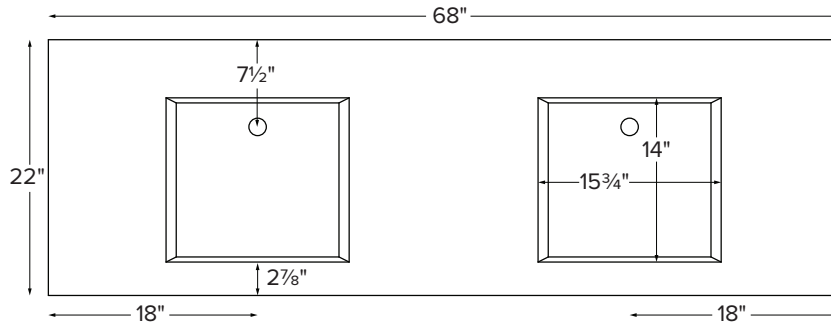

68" Modern Vanity

Model # CP801-68

68" x 22" x 34"

Due to the nature of this product, it is not offered in custom sizes. Measurements are $\pm 1/2$ " and are subject to change without notice. Data herein supersedes all previous prior to publication date indicated below.

CONSTRUCTION AND STANDARD FEATURES

- 68" Modern Top includes the Petra 1 bowl (5/4" depth).
- Double-bowl design; 1.5" drain opening.
- The top is one-piece construction using SculptureStone® material, which is solid through and through.
- This material is non-porous, stain, mold and mildew-resistant, making cleaning and maintenance easy.
- Same material and color all the way through, with minor variations due to use of natural minerals.
- Palmer legs systems are fabricated from solid brass tubing and components.
- All leg fittings are precision machined, not cast, from solid rod.
- Metal finishes are architectural grade, polished and plated to perfection.
- Five-Year Limited Residential Warranty for MTI tops and Palmer console leg system.

Size and Style	Details	Top Finish	Part #	List Price
68" Modern without shelves	<u>Top:</u> Double Petra 1 bowls <u>Legs:</u> Palmer Studio 1.5 Legs standard in chrome finish	Matte White	CP801-68MT	\$10,095
		Gloss White	CP801-68GL	\$10,945
68" Modern with shelves	<u>Top:</u> Double Petra 1 bowls <u>Legs:</u> Palmer Studio 1.5 Legs standard in chrome finish <u>Shelf:</u> Two shelves made of SculptureStone, each measuring 30" x 16 ³ / ₈ "	Matte White	CPS801-68MT	\$12,155
		Gloss White	CPS801-68GL	\$13,325