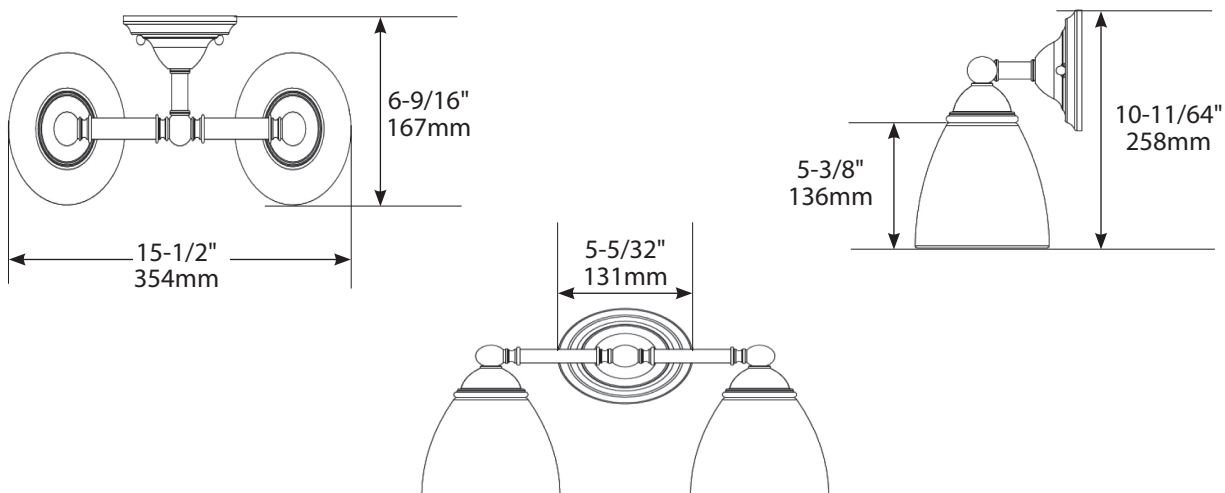

BRANTFORD™ Technical Specification

YB2262

2-Globe Light Fixture

Dimensions:

WEIGHT 7.70 lbs.

Product Information:

Stock Numbers: YB2262CH – CHROME
YB2262BN – BRUSHED NICKEL
YB2262ORB – OIL RUBBED BRONZE

Globe Service Kit: YB2269

Materials: Zinc, glass

Voltage: 120v

Bulb: 100w max (not included); medium base

UL Listed: Yes – for dry locations

Important Notes: Turn off power during installation. Do not connect or disconnect under load.