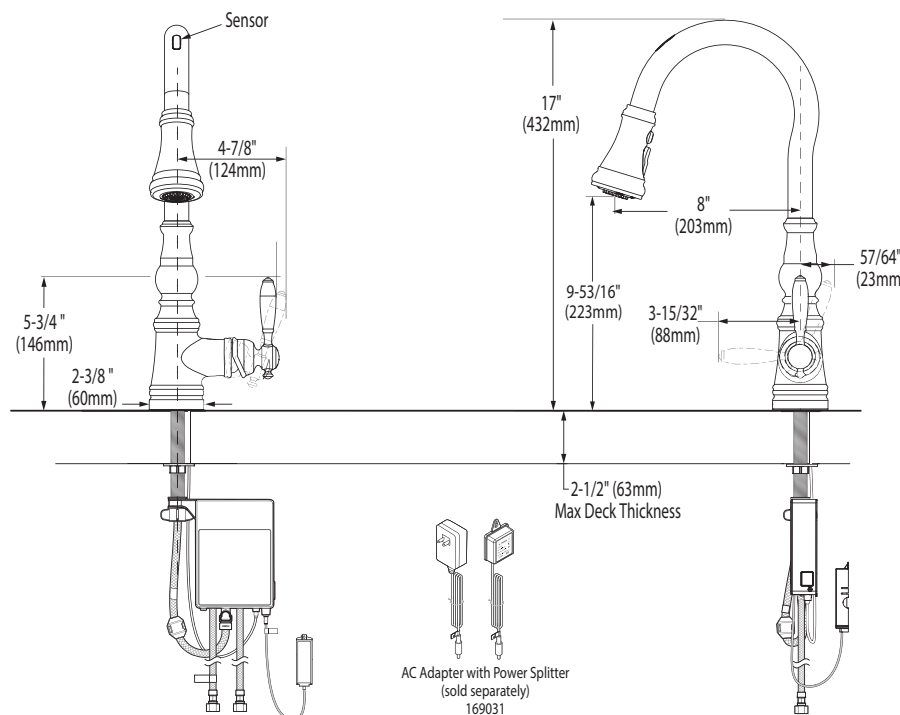

Close up view of Control Box

AC Adapter with Power Splitter
(sold separately)
169031