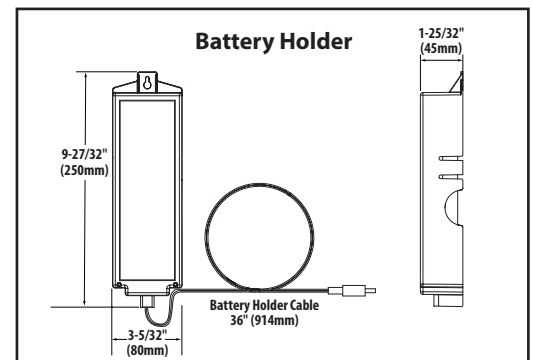

Close up view of Control Box

AC Adapter with Power Splitter
(sold separately)
169031