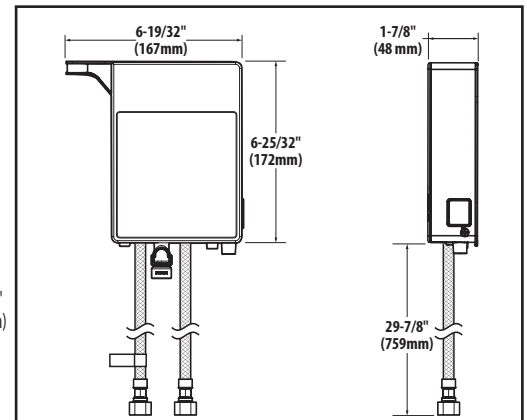

Close up view of Control Box

AC Adapter with Power Splitter
(sold separately)
169031