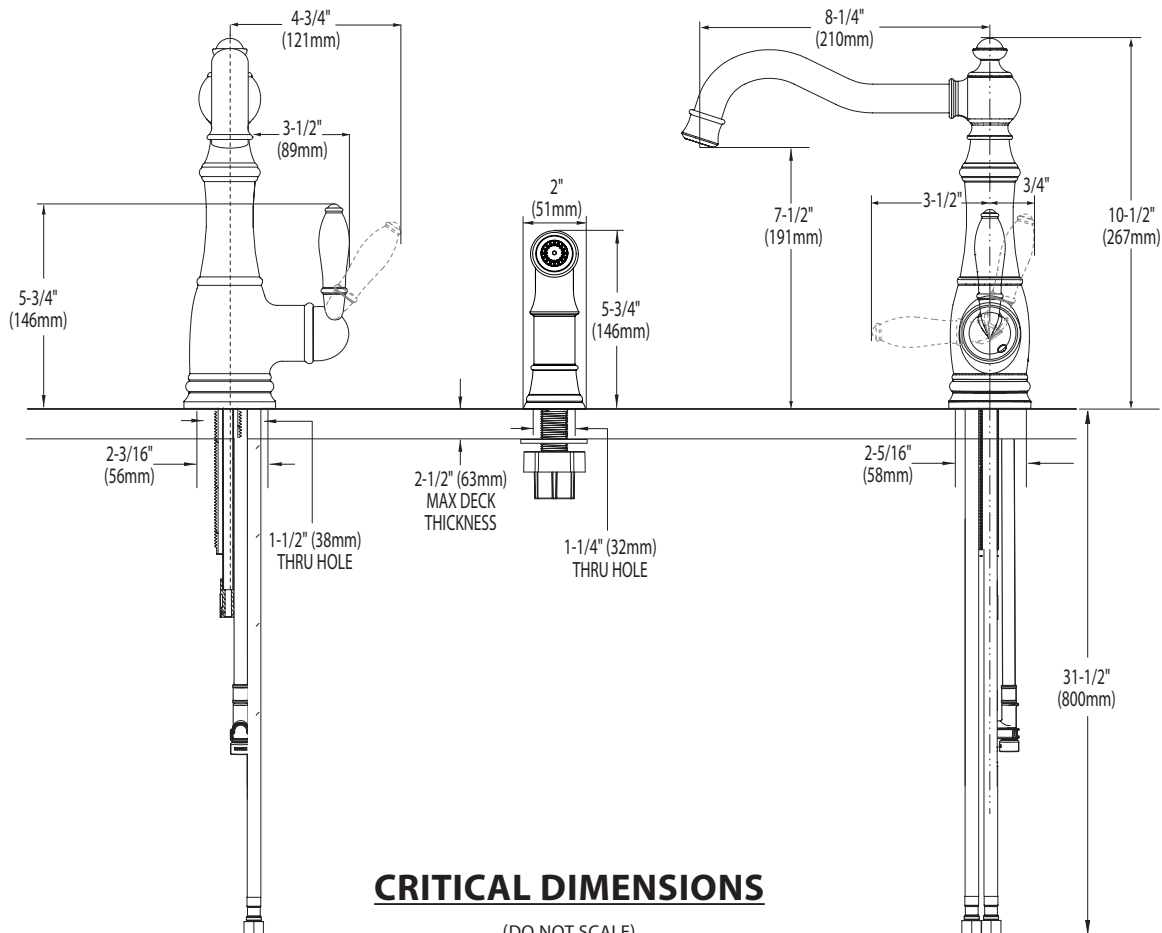

TO ORDER PARTS CALL: 1-800-BUY-MOEN

www.moen.com