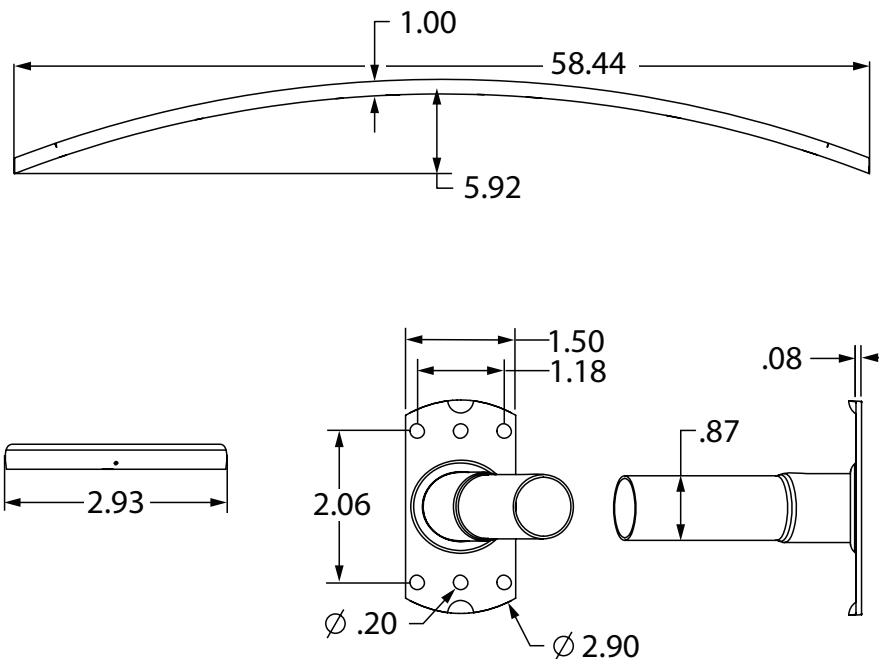

Technical Specification

2-102-5
& 66-F

Decorative Curved Shower Rod

Stock Numbers:

- 2-102-5PS – 5' Curved Shower Rod Only**
Polished Stainless Steel Finish
1" Diameter Rod, Wholesale Packaging

- 2-102-5BS – 5' Curved Shower Rod Only**
Brushed Stainless Steel Finish
1" Diameter Rod, Wholesale Packaging

- 66-F-PS – Decorative Curved Shower Rod Flange Kit**
Polished Stainless Steel Finish,
Wholesale Packaging
Concealed Screw Mounting, Two Assemblies per Set, Mounting Hardware included for installation into wood, drywall or tile

- 66-F-BS – Decorative Curved Shower Rod Flange Kit**
Brushed Stainless Steel Finish,
Wholesale Packaging
Concealed Screw Mounting, Two Assemblies per Set, Mounting Hardware included for installation into wood, drywall or tile

Materials:

Curved Shower Rod is made of .028 (22 gauge) seamless type 304 stainless steel. **Flanges** are stamped from stainless steel.

Dimensions:

Stock Number: _____ **Decorative Curved Shower Rod**
By MOEN