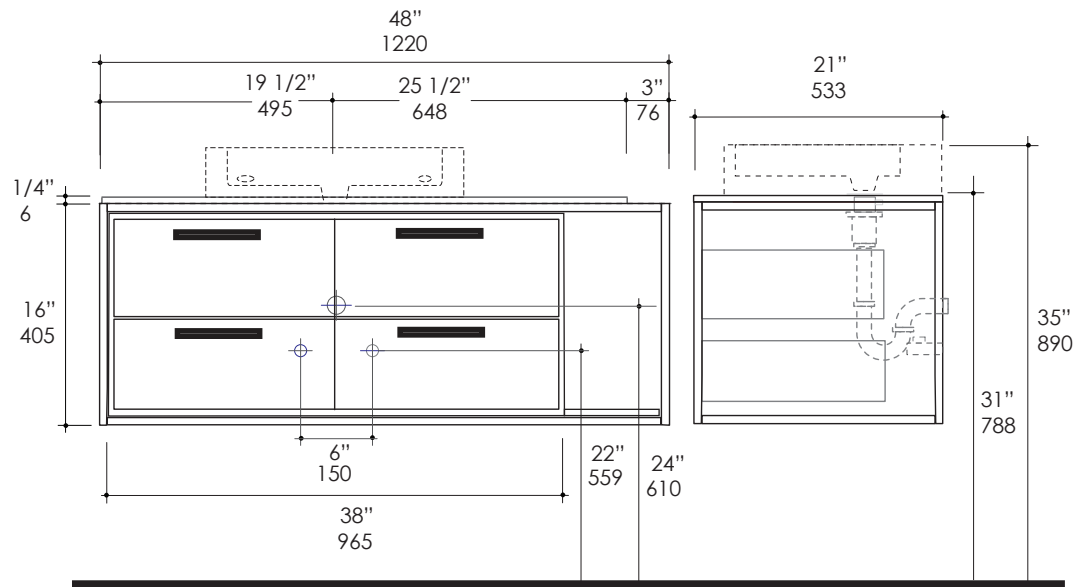

LACAVA®

Linea Vanity Item #L324L/R

Features:

- Wall-mount wooden vanity
- Consists of four drawers, metal frame, and solid surface countertop and shelf
- Pulls matching the selected metal frame finish are included
- Washbasin#5030 sold separately
- Handmade in USA
- Manufactured with low VOC finishes and wood from renewable forests
- L324L-sink on the left, L324R-sink on the right

Product Specifications:

Notes:

Drawings provided herein are meant to give the user an idea of the product and are not made to scale. The size in inches is rounded up to the nearest 1/16". Slight variances can often occur with porcelain and woodwork. Therefore, LACAVA will not be held responsible for any cutouts, countertops, or furniture made without the actual product or template from LACAVA. Differences in color, grain, appearance and texture are inherent in all natural woodwork, and should be expected. Variances in these qualities are not deemed manufacturing defects, and will not be accepted as valid reasons to return or exchange any LACAVA woodwork. Plumbing specifications are only a guideline and may need to be altered based on the application. Product specifications are not binding to the manufacturer and can be changed without notice at any time. Please refer to your shipment for product final sizes.