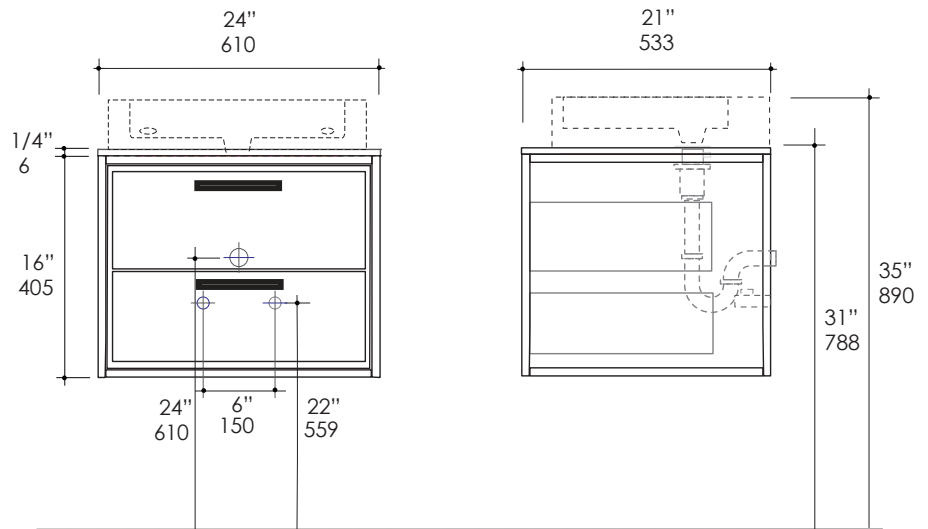

Linea Vanity Item #L321

Features:

- Wall-mount wooden vanity
- Consists of two drawers, metal frame and solid surface countertop
- Pulls matching the selected metal frame finish are included
- Washbasin#5030 sold separately
- Handmade in USA
- Manufactured with low VOC finishes and wood from renewable forests

Product Specifications:

Notes:

Drawings provided herein are meant to give the user an idea of the product and are not made to scale. The size in inches is rounded up to the nearest 1/16". Slight variances can often occur with porcelain and woodwork. Therefore, LACAVA will not be held responsible for any cutouts, countertops, or furniture made without the actual product or template from LACAVA. Differences in color, grain, appearance and texture are inherent in all natural woodwork, and should be expected. Variances in these qualities are not deemed manufacturing defects, and will not be accepted as valid reasons to return or exchange any LACAVA woodwork. Plumbing specifications are only a guideline and may need to be altered based on the application.