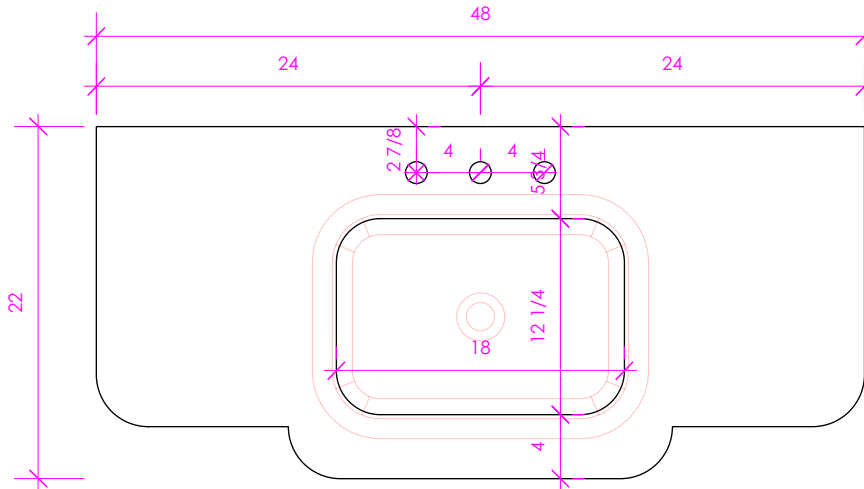

LACAVA

ELEGANZA

ELE-48T

FEATURES:

- EASED EDGES
- USED WITH H270 SINK (SOLD SEPARATELY)
- PROUDLY HANDMADE IN THE USA

FINISHES:

WOOD:

STANDARD: