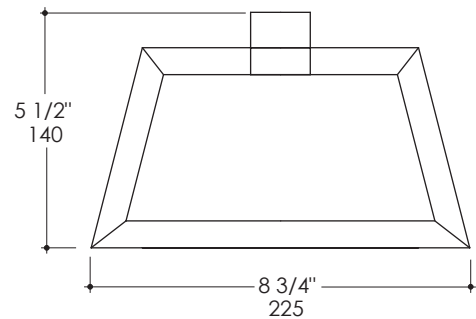

TEAM Towel Ring Item #8520

Features:

- Wall-mount towel ring
- Includes mounting hardware
- Chrome plated brass construction

Finish Options:

CR - Polished Chrome

Product Specifications:

Notes:

Drawings provided herein are meant to give the user an idea of the product and are not made to scale. The size in inches is rounded up to the nearest 1/16".