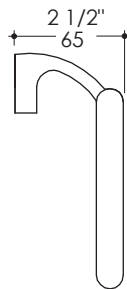

TEAM Towel Ring Item #8520

Features:

- Wall-mount towel ring
- Includes mounting hardware
- Chrome plated brass construction

Finish Options:

CR - Polished Chrome

Product Specifications:

Notes:

Drawings provided herein are meant to give the user an idea of the product and are not made to scale. The size in inches is rounded up to the nearest 1/16".