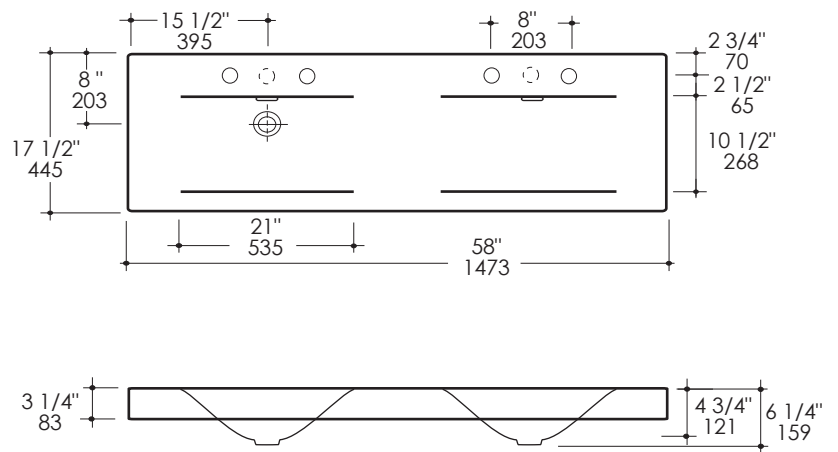

### Features:

- Solid surface lavatory with overflow
- Vanity top installation
- Faucet holes diameter is 1 3/8"
- European-size drain recommended(i.e. item #7100-16OF)
- Most standard American drains can also be used
- Material is heat, stain, scratch, chemical, and impact resistant
- Weight: 80 lbs.

### Faucet Hole Options:

- 00 - None
- 01 - One centered over each drain
- 02 - Two - center and right over each drain
- 03 - Three in 8" spread centered over each drain

### Notes:

Drawings provided herein are meant to give the user an idea of the product and are not made to scale. The size in inches is rounded up to the nearest 1/16".

Plumbing specifications are only a guideline and may need to be altered based on the application.