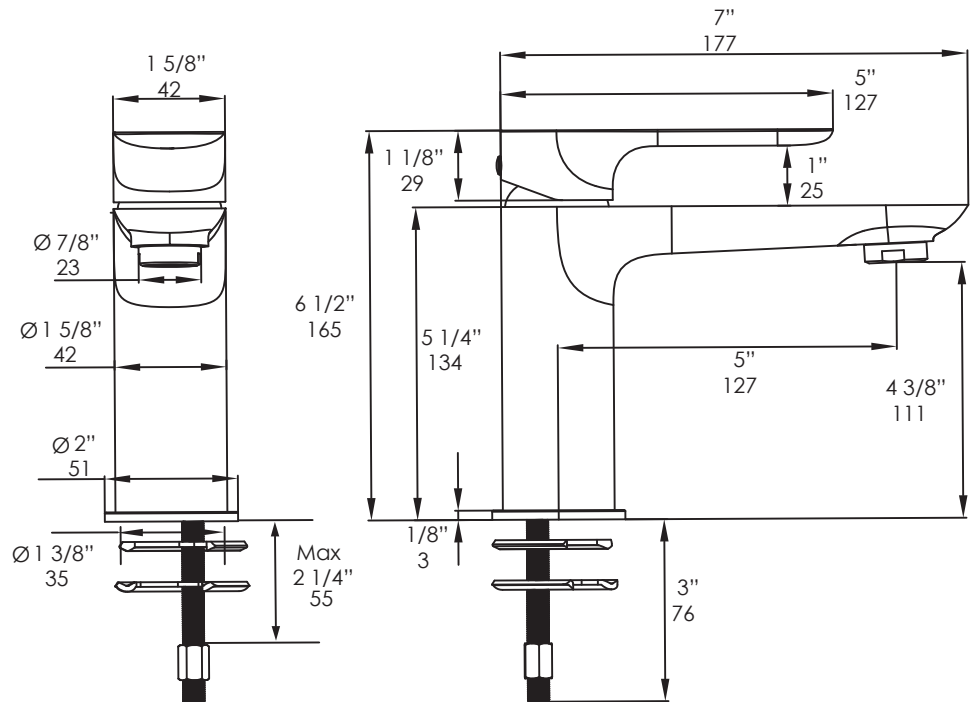

### Features:

- Deck-mounted single-hole faucet with lever handle
- Brass construction with single ceramic disc cartridges
- Flow rate: 1.2 GPM pressure compensating aerator
- It can be installed to meet ADA compliance
- Freight class 1 based on the Lacava Freight Program

#### Notes:

Drawings provided herein are meant to give the user an idea of the product and are not made to scale. The size in inches is rounded up to the nearest 1/16".

Plumbing specifications are only a guideline and may need to be altered based on the application.