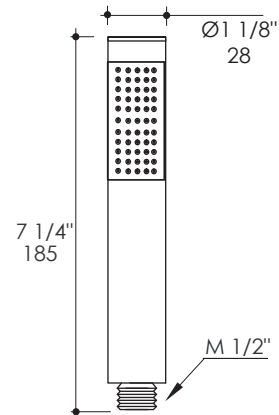

### Features:

- Hand-held round shower head with fixed jet
- Includes 59" flexible hose
- Hook and intake sold separately
- Includes back flow preventer with flow regulator 2.5 GPM

### Recommended Accessories:

- Item #1570: Wall-mount round rail with hook for hand-held shower head
- Item #1573: Water intake

### Notes:

Drawings provided herein are meant to give the user an idea of the product and are not made to scale. The size in inches is rounded up to the nearest 1/16".

LACAVA is committed to the highest level of customer service. Please feel free to contact us at 1-888-522-2823 (toll free) or by email at [info@lacava.com](mailto:info@lacava.com) for technical assistance or any general inquiries.