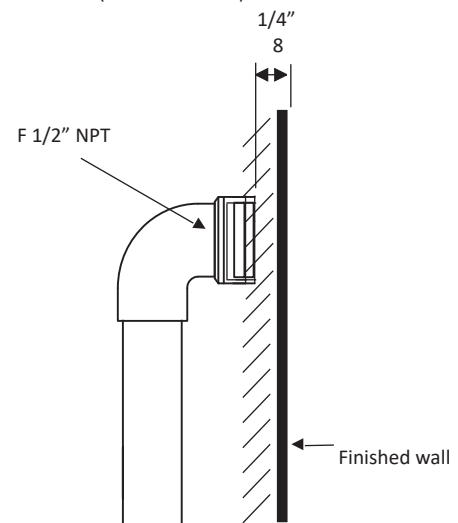

LACAVA

CIGNO
tub spout
1555.1

Specifications:

Installation:	wall mount spout with round plate
Exterior Dimensions:	Ø 3" D: 8 1/4" H: 3 7/8"
Material:	solid brass construction
Weight:	2.5 lbs
Connection IN:	M 1/2" NPT
Water flow rate:	6 GPM (43.5 PSI)
Finishes:	CR - polished chrome PN - polished nickel NI - brushed nickel BG - brushed gold 44 - matte black

Features:

- wall-mount tub spout
- mixer valve sold separately
- easy adjustable installation

Codes + Standards:

- Meets and exceeds applicable national codes and standards

Recommended Items:

- 15PB1.L.S single lever pressure balanced mixer
- 15PB1.L.R single lever pressure balanced mixer

SUGGESTED ROUGH-IN INSTALLATION
(NOT PROVIDED)

LACAVA reserves the right to revise any dimension or information on this sheet without notice. Dimensions are nominal and may vary within an industry accepted tolerance of 1/4". Drawings provided herein are meant to give the user an idea of the product and are not made to scale. Location of plumbing is meant for reference, your specific application may vary.
Revised: 08/16/2019