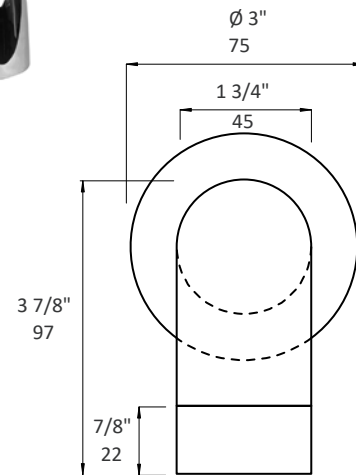

LACAVA

CIGNO
tub spout
1555.1

Specifications:

Installation:	wall mount spout with round plate
Exterior Dimensions:	Ø 3" D: 8 1/4" H: 3 7/8"
Material:	solid brass construction
Weight:	2.5 lbs
Connection IN:	M 1/2" NPT
Water flow rate:	6 GPM (43.5 PSI)
Finishes:	CR - polished chrome PN - polished nickel NI - brushed nickel BG - brushed gold 44 - matte black

Features:

- wall-mount tub spout
- mixer valve sold separately
- easy adjustable installation

Codes + Standards:

- Meets and exceeds applicable national codes and standards

Recommended Items:

- 15PB1.L.S single lever pressure balanced mixer
- 15PB1.L.R single lever pressure balanced mixer

SUGGESTED ROUGH-IN INSTALLATION
(NOT PROVIDED)

LACAVA reserves the right to revise any dimension or information on this sheet without notice. Dimensions are nominal and may vary within an industry accepted tolerance of 1/4". Drawings provided herein are meant to give the user an idea of the product and are not made to scale. Location of plumbing is meant for reference, your specific application may vary.
Revised: 08/16/2019