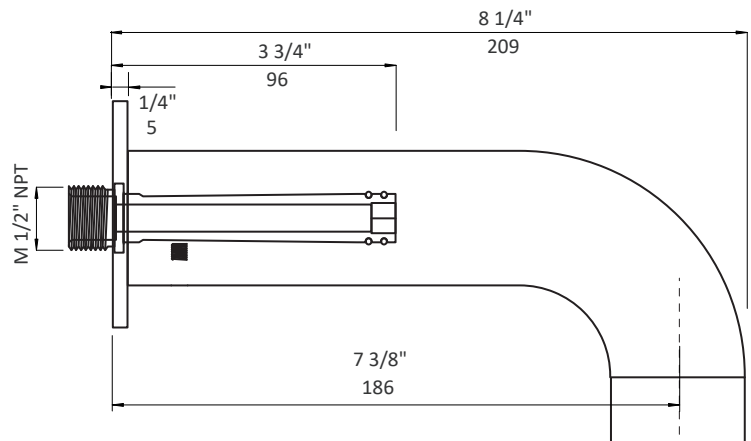

LACAVA

CIGNO
tub spout
1555.1

Specifications:

Installation:	wall mount spout with round plate
Exterior Dimensions:	Ø 3" D: 8 1/4" H: 3 7/8"
Material:	solid brass construction
Weight:	2.5 lbs
Connection IN:	M 1/2" NPT
Water flow rate:	6 GPM (43.5 PSI)
Finishes:	CR - polished chrome PN - polished nickel NI - brushed nickel BG - brushed gold 44 - matte black

Features:

- wall-mount tub spout
- mixer valve sold separately
- easy adjustable installation

Codes + Standards:

- Meets and exceeds applicable national codes and standards

Recommended Items:

- 15PB1.L.S single lever pressure balanced mixer
- 15PB1.L.R single lever pressure balanced mixer

SUGGESTED ROUGH-IN INSTALLATION
(NOT PROVIDED)

LACAVA reserves the right to revise any dimension or information on this sheet without notice. Dimensions are nominal and may vary within an industry accepted tolerance of 1/4". Drawings provided herein are meant to give the user an idea of the product and are not made to scale. Location of plumbing is meant for reference, your specific application may vary.
Revised: 08/16/2019