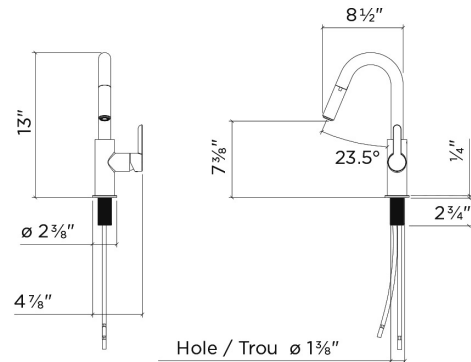

## 306202 | APEX PREP

TOPMOUNT BAR FAUCET

### Features

- Made in Italy
- Solid brass construction
- Available in two finishes
- Single hole installation
- 110° swivel spout
- Pull-down spray head
- Descaling system, for easy cleaning
- 7" projection
- Forward (90°) and lateral (30°) lever handle rotation, no interference with backsplash
- Braided stainless steel water supply hoses 18" long, with 3/8" fittings
- 2,2 gpm (8,3 L/min.) flow rate aerator
- Ceramic cartridge
- ASME A112.18.1 / CSA B125.1 (pending)
- NSF / ANSI 61 compliant, low lead content
- ADA compliant