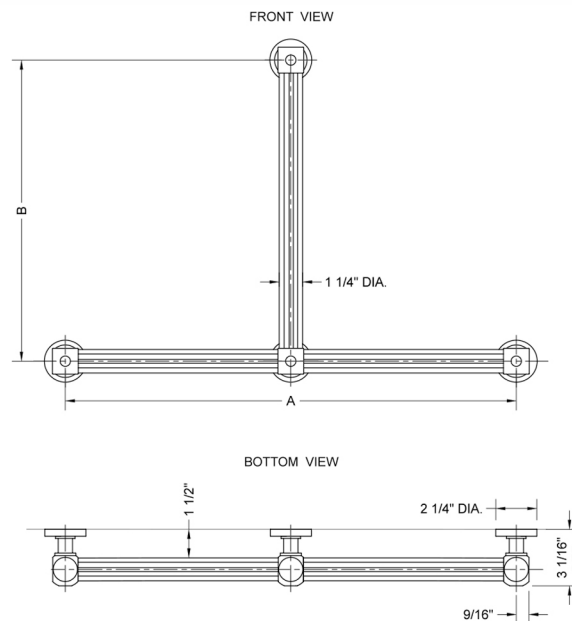

## T71 Reeded Transitional 32H x 32W T Grab Bar

**Model #: T71-32H-32W-**

### FEATURES:

- ADA compliant when properly installed
- All brass construction, fully polished & plated
- All grab bars can be custom sized. Contact JACLO for pricing & availability
- Optional handshower sliders and toilet paper/wash cloth holders can be added only upon initial order
- Grab bars over 32" REQUIRE a middle post

### SPECIFICATION DRAWING:

BRASS LUXURY GRAB BAR			
PART. #	DESCRIPTION	A H	B W
T71-24H-24W	CENTER TO CENTER	24"	24"
T71-24H-32W	CENTER TO CENTER	24"	32"
T71-32H-24W	CENTER TO CENTER	32"	24"
T71-32H-32W	CENTER TO CENTER	32"	32"