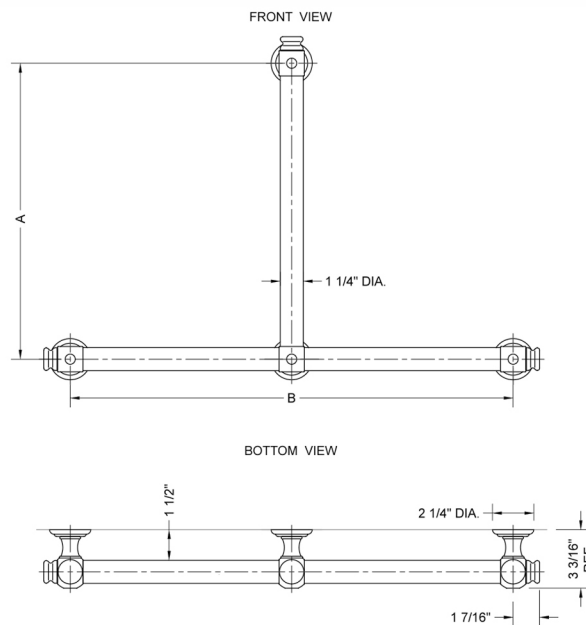

T60 Smooth with End Caps 32H x 32W T Grab Bar

Model #: T60-32H-32W-

FEATURES:

- ADA compliant when properly installed
- All brass construction, fully polished & plated
- All grab bars can be custom sized. Contact JACLO for pricing & availability
- Optional handshower sliders and toilet paper/wash cloth holders can be added only upon initial order
- Grab bars over 32" REQUIRE a middle post

SPECIFICATION DRAWING:

BRASS LUXURY GRAB BAR			
PART. #	DESCRIPTION	A H	B W
T60-24H-24W	CENTER TO CENTER	24"	24"
T60-24H-32W	CENTER TO CENTER	24"	32"
T60-32H-24W	CENTER TO CENTER	32"	24"
T60-32H-32W	CENTER TO CENTER	32"	32"