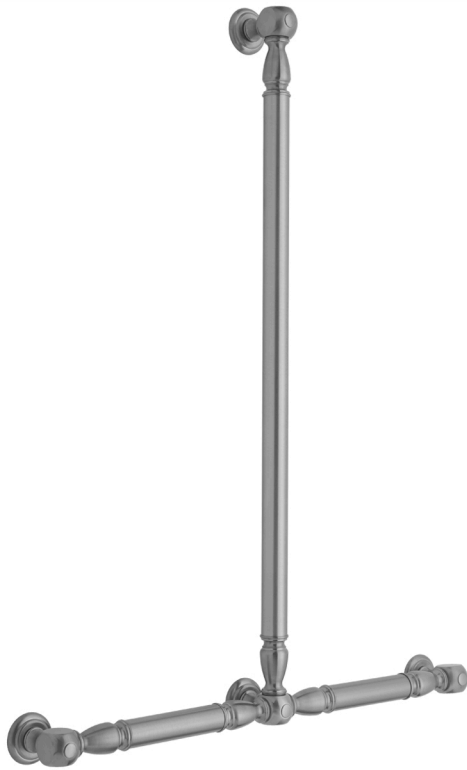

T20 Smooth with Finials 32H x 24W T Grab Bar

Model #: T20-32H-24W-

FEATURES:

- ADA compliant when properly installed
- All brass construction, fully polished & plated
- All grab bars can be custom sized. Contact JACLO for pricing & availability
- Optional handshower sliders and toilet paper/wash cloth holders can be added only upon initial order
- Grab bars over 32" REQUIRE a middle post

AVAILABLE FINISHES:

Polished Chrome (PCH)	Satin Chrome (SC)	Bronze Umber (BU)
Satin Nickel (SN)	Pewter (PEW)	Caramel Bronze (CB)
Polished Nickel (PN)	Antique Brass (AB)	Antique Copper (ACU)
Oil-Rubbed Bronze (ORB)	Polished Brass (PB)	Polished Copper (PCU)
Vintage Bronze (VB)	Satin Brass (SB)	Rose Gold (RG)
Matte Black (MBK)	Satin Gold (SG)	Polished Gold (PG)
Black Nickel (BKN)	Bombay Gold (BG)	Jewelers Gold (JG)
Europa Bronze (EB)	White (WH)	Sedona Beige (SDB)
Tristan Brass (TB)	Unlacquered Brass (ULB)	Satin Cooper (SCU)

SPECIFICATION DRAWING:

BRASS LUXURY GRAB BAR			
PART. #	DESCRIPTION	A H	B W
T20-24H-24W	CENTER TO CENTER	24"	24"
T20-24H-32W	CENTER TO CENTER	24"	32"
T20-32H-24W	CENTER TO CENTER	32"	24"
T20-32H-32W	CENTER TO CENTER	32"	32"