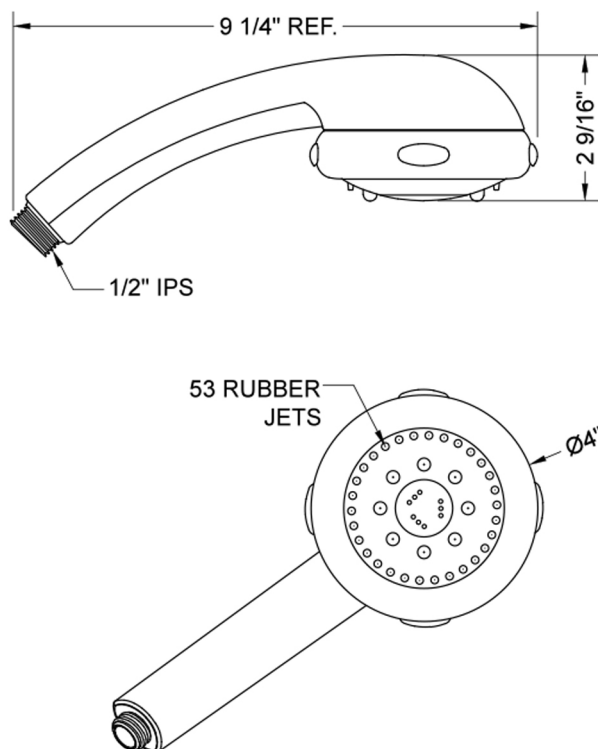

Frescia II Handshower- 1.75 GPM

Model #: S439-1.75-

FEATURES:

- 4 function handshower with 4" face
- 1/2" IPS male threads
- Rubber tabs on adjusting ring for easy grip, no slip adjustment of functions
- Available flow rates: 2.5, 2.0, 1.75 & 1.5 GPM

SPECIFICATION DRAWING:

SPRAY PATTERNS: