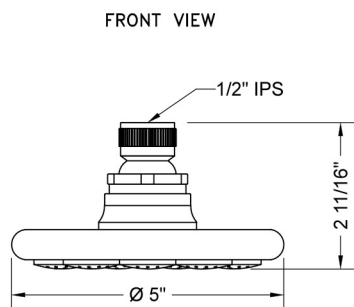

Oceanic Flood Showerhead

Model #: S2701-

FEATURES:

- A POWER SHOWER
- 5" diameter brass flood showerhead with 180 jets
- 1/2" IPS adjustable brass ball joint to adjust angle of showerhead
- Works well for both ceiling & wall mount
- Available flow rates: 2.5, 2.0, 1.75 & 1.5 GPM

SPECIFICATION DRAWING:

SPRAY PATTERNS:

ANGLES AND FLOW RATES: