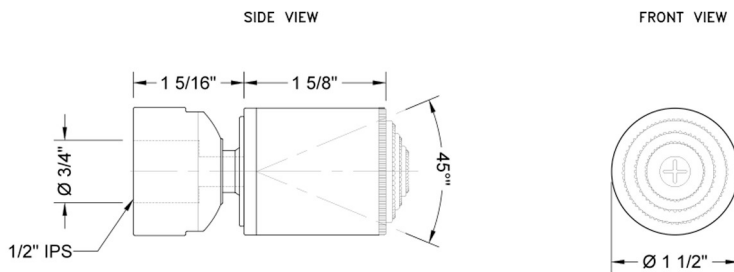

Sahara Body Spray

Model #: S090-

FEATURES:

- Single function body spray
- 1/2" IPS adjustable brass ball joint to adjust angle of body spray
- All brass
- 2.5 GPM
- Male-Male connector included, if needed

SPECIFICATION DRAWING:

SPRAY PATTERNS: